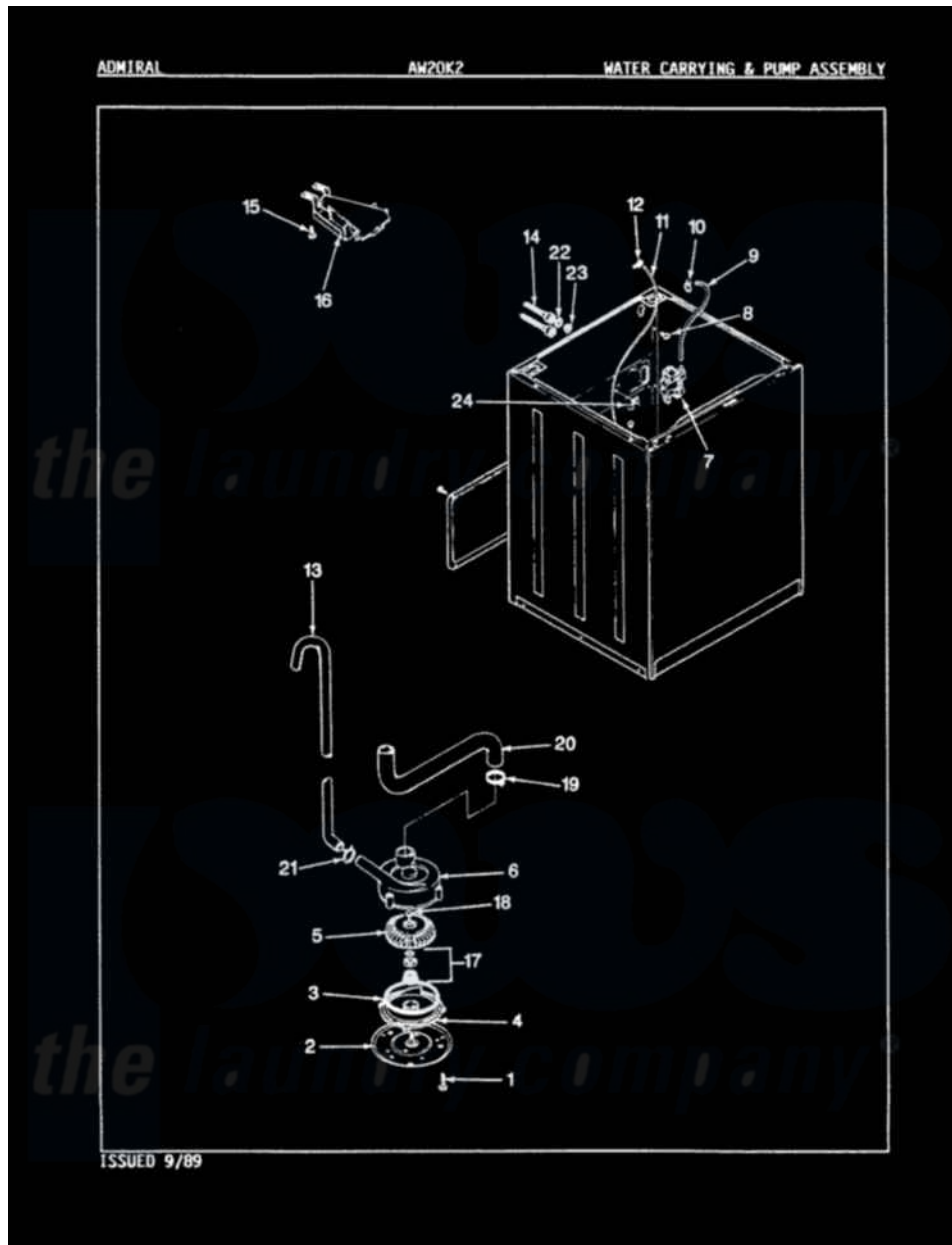

Admiral AW20K2A 14 - WATER CARRYING & PUMP ASSY. (REV. E-H)

Admiral Residential Admiral AW20K2A Washer Parts Diagram 14 - WATER CARRYING & PUMP ASSY. (REV. E-H)

Click on the part number to view part

Item	Original Part Number	Replaced By	Status	Part Description
1	25-7405	3196164		Screw
2	33-6035		Not Available	PLATE & PULLEY ASSY.
3	33-6032			Gasket
4	35-2058			Base, Pump
5	35-2057	35-6465		Pump Assem
6	35-2056		Not Available	HOUSING, PUMP
"	35-2099	35-6465		Pump Assem
7	25-7220			Clip, Cabinet Top
"	33-7044	35-2374N		Valve, Water
"	35-2374	35-2374N		Valve, Water
8	25-7867	596669		Clamp, Manifold
9	35-0541		Not Available	WATR INLET HOSE
"	35-2378	12002749		Hose, Flume Kit
10	25-7867	596669		Clamp, Manifold
"	25-7866	489503		Clamp
				MAX. PRESSURE SWITCH

11	35-2261		Not Available	FAD, PRESSURE SWITCH HOSE
"	35-2321	21001748		Hose, Pressure Switch
12	33-6099			Clamp
13	33-9436	211704		Hose, Drain
14	33-7046	89503		Hose-Inlet
"	35-0873	76313		Hosefill
15	25-3092	90767		Screw, 8A X 3/8 HeX Washer Head Tapping
16	35-2051	21001760		Flume Assembly / Water Diverter
17	35-0707			Seal, Seat And "O" Ring
18	25-7894	W10001180		Screw
19	25-6099	33-6099		Clamp
20	35-2131		Not Available	HOSE, SUMP TO PUMP
21	25-7796	596669		Clamp, Manifold
22	25-7048			Washer
23	33-7313	33-4264N		Strainer And Washer Kit
24	33-6099			Clamp