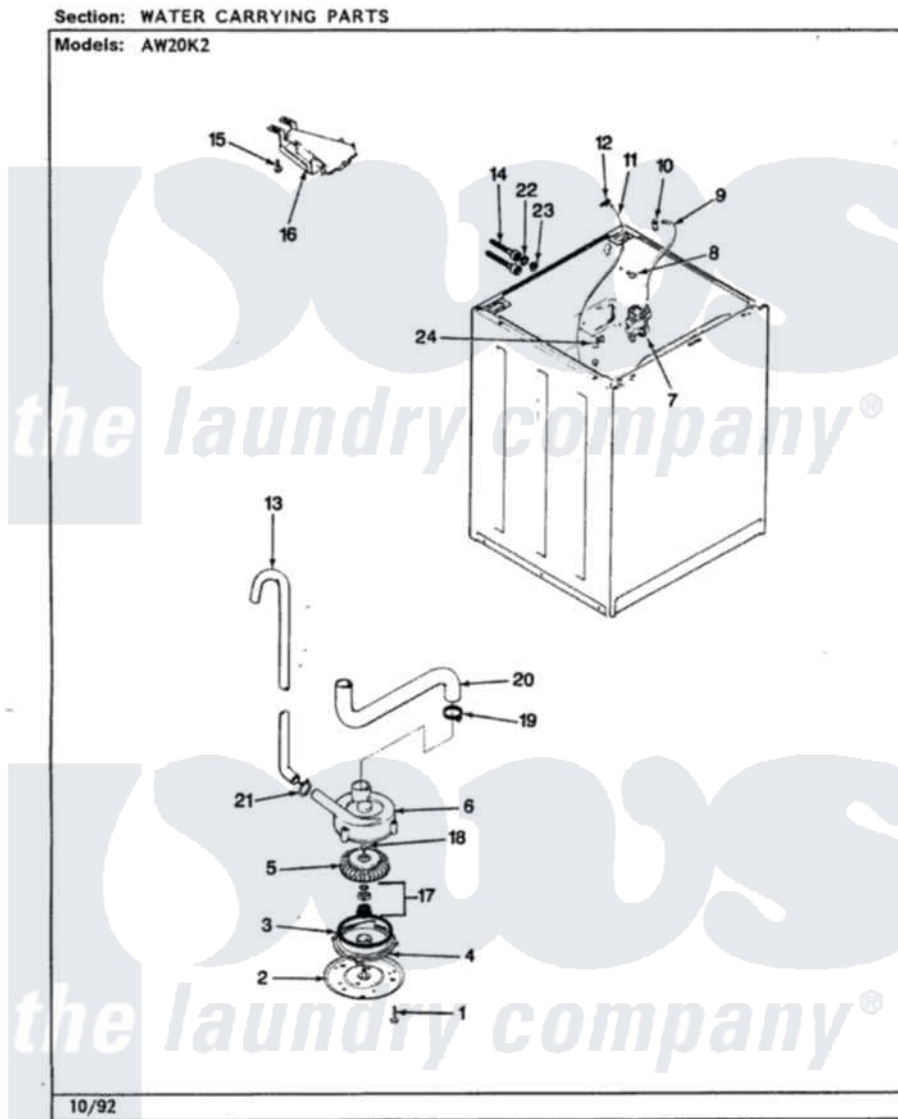

# Admiral AW20K2A 15 - WATER CARRYING (REV. J-N)

Admiral [Residential Admiral AW20K2A Washer Parts](#) Parts Diagram 15 - WATER CARRYING (REV. J-N)  
 Click on the part number to view part

Item	Original Part Number	Replaced By	Status	Part Description
1	25-7405	<a href="#">3196164</a>		Screw
2	33-6035		Not Available	PLATE & PULLEY ASSY.
3	<a href="#">33-6032</a>			Gasket
4	<a href="#">35-2058</a>			Base, Pump
5	35-2057	<a href="#">35-6465</a>		Pump Assem
6	35-2099	<a href="#">35-6465</a>		Pump Assem
"	<a href="#">35-2344</a>			Restrictor, Flow
"	35-2056		Not Available	HOUSING, PUMP
7	<a href="#">25-7220</a>			Clip, Cabinet Top
"	35-2374	<a href="#">35-2374N</a>		Valve, Water
8	25-7867	<a href="#">596669</a>		Clamp, Manifold
9	35-2378	<a href="#">12002749</a>		Hose, Flume Kit
10	25-7867	<a href="#">596669</a>		Clamp, Manifold
11	35-2322	<a href="#">21001748</a>		Hose, Pressure Switch
"	35-2261		Not Available	PAD, PRESSURE SWITCH HOSE
12	<a href="#">33-6099</a>			Clamp

13	35-2896	<a href="#">211704</a>	Hose, Drain
14	35-0873	<a href="#">76313</a>	Hosefill
"	33-7046	<a href="#">89503</a>	Hose-Inlet
15	25-3092	<a href="#">90767</a>	Screw, 8A X 3/8 HeX Washer Head Tapping
16	35-2051	<a href="#">21001760</a>	Flume Assembly / Water Diverter
17	<a href="#">35-0707</a>		Seal, Seat And "O" Ring
18	25-7894	<a href="#">W10001180</a>	Screw
19	25-6069	Not Available	CORBIN CLAMP
"	25-6068	<a href="#">285655</a>	Clamp, Hose
20	35-3584	<a href="#">21001915</a>	Hose, Tub To Pump
"	<a href="#">35-2982</a>		Hose Tub To Pump
21	25-7080	<a href="#">285655</a>	Clamp, Hose
22	<a href="#">25-7048</a>		Washer
23	33-7313	<a href="#">33-4264N</a>	Strainer And Washer Kit
24	25-7796	<a href="#">596669</a>	Clamp, Manifold