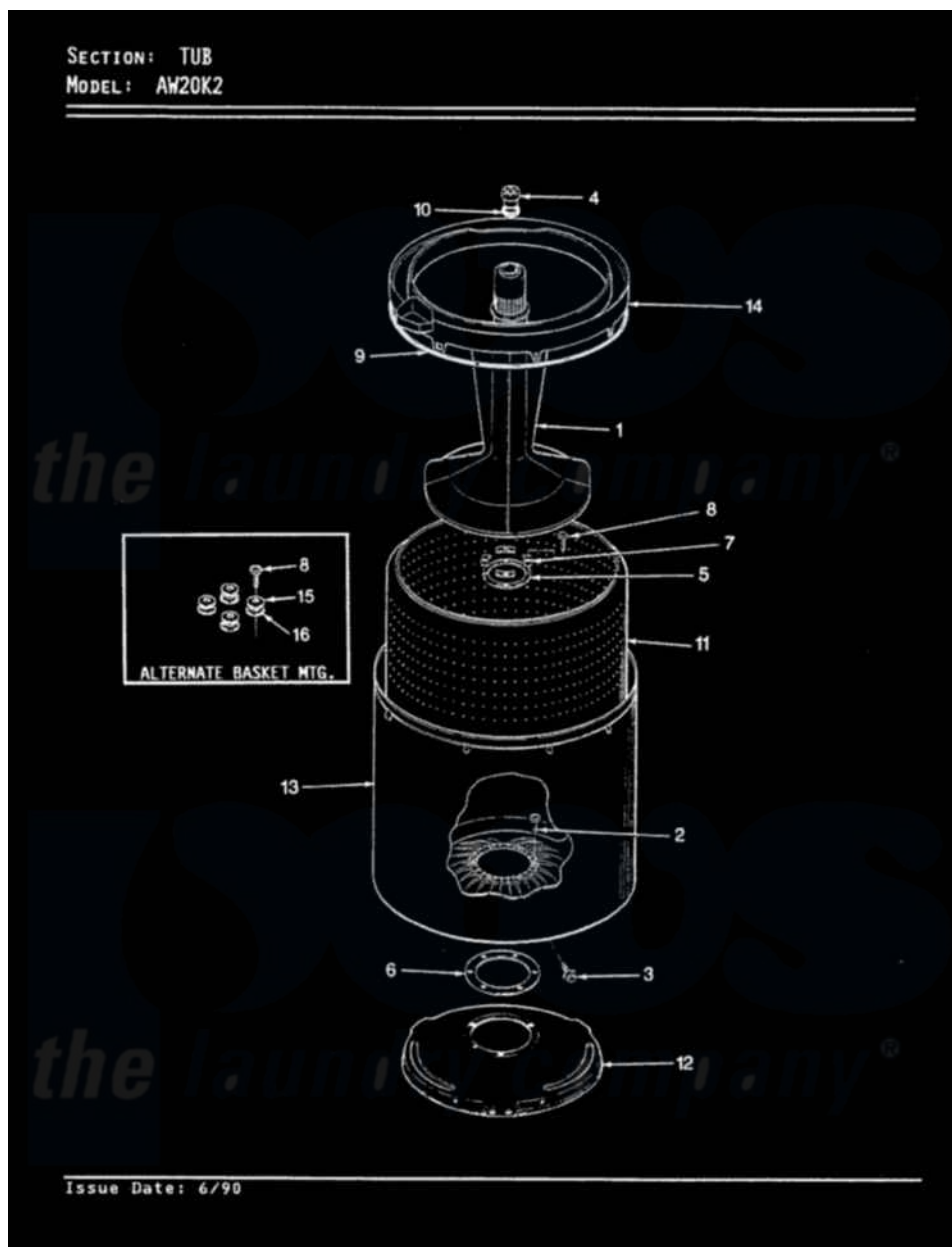

# Admiral AW20K2H 11 - TUB (REV. E-H)

Admiral Residential Admiral AW20K2H Washer Parts Parts Diagram 11 - TUB (REV. E-H)  
 Click on the part number to view part

Item	Original Part Number	Replaced By	Status	Part Description
1	35-2371	<a href="#">33-4352</a>		Agitator
2	35-2062	<a href="#">21001063</a>		Screw, Shoulder
3	25-7914	<a href="#">22002933</a>		Screw
4	<a href="#">33-6241</a>			Cap
5	33-9859		Not Available	SWITCH ASM
6	<a href="#">35-2061</a>			Gasket, Tub To Housing
7	35-8799		Not Available	REINFORCEMENT PLATE
8	25-7783	<a href="#">4356852</a>		Screw
9	<a href="#">35-2328</a>			Seal, Tub Top
10	<a href="#">25-7330</a>			Rubber Washer
11	35-2381		Not Available	BASKET ASSY-WHITE
12	<a href="#">35-2023</a>			Tub Support
"	35-2529		Not Available	TUB SUPPORT
13	<a href="#">35-2038</a>			Tub
14	35-2262		Not Available	SHIELD, TUB TOP
"	35-2034		Not Available	TOP, TUB