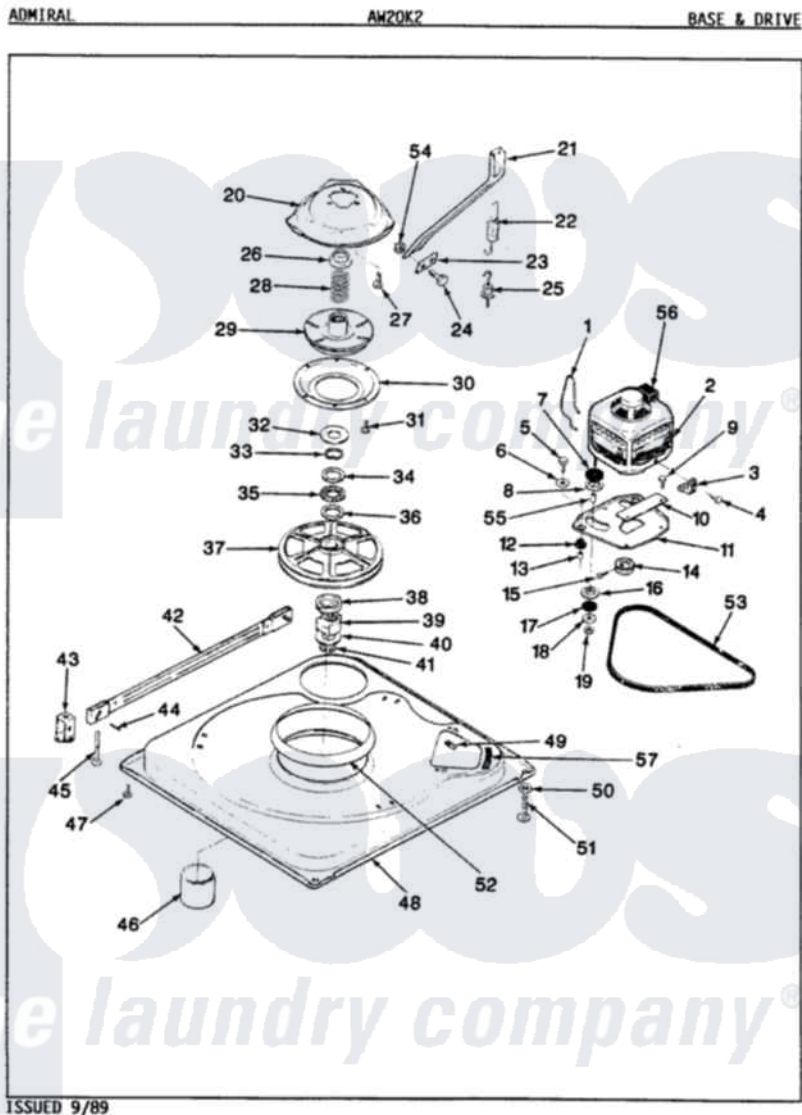

Admiral AW20K2W 01 - BASE & DRIVE (REV. A-D)

Admiral Residential Admiral AW20K2W Washer Parts Parts Diagram 01 - BASE & DRIVE (REV. A-D)
 Click on the part number to view part

Item	Original Part Number	Replaced By	Status	Part Description
1	35-0235			Spring, Motor Pivot
2	35-2030		Not Available	MOTOR
"	LA-2002		Not Available	MOTOR KIT
3	33-9945			Slide, Foot
4	25-7418	33001178		Back, Tumbler
5	25-7833	21001977		Screw
6	25-7834			Washer, Motor/Base Screw
7	33-9946			Isolator, Motor
8	33-9944	35-3570		Washer, Motor Pivot
9	25-3083	212951		Screw, No.6-32 X 1/4 Inch
10	33-9947		Not Available	DBL.PIVOT SLIDE
11	35-2810	21001783		Plate And Screw Assembly
"	35-2021	21001783		Plate And Screw Assembly
12	33-9941	35-3646		Isolator, Motor Plate
13	25-7831			Spacer, Mounting
14	35-2124	W10143344		Pulley