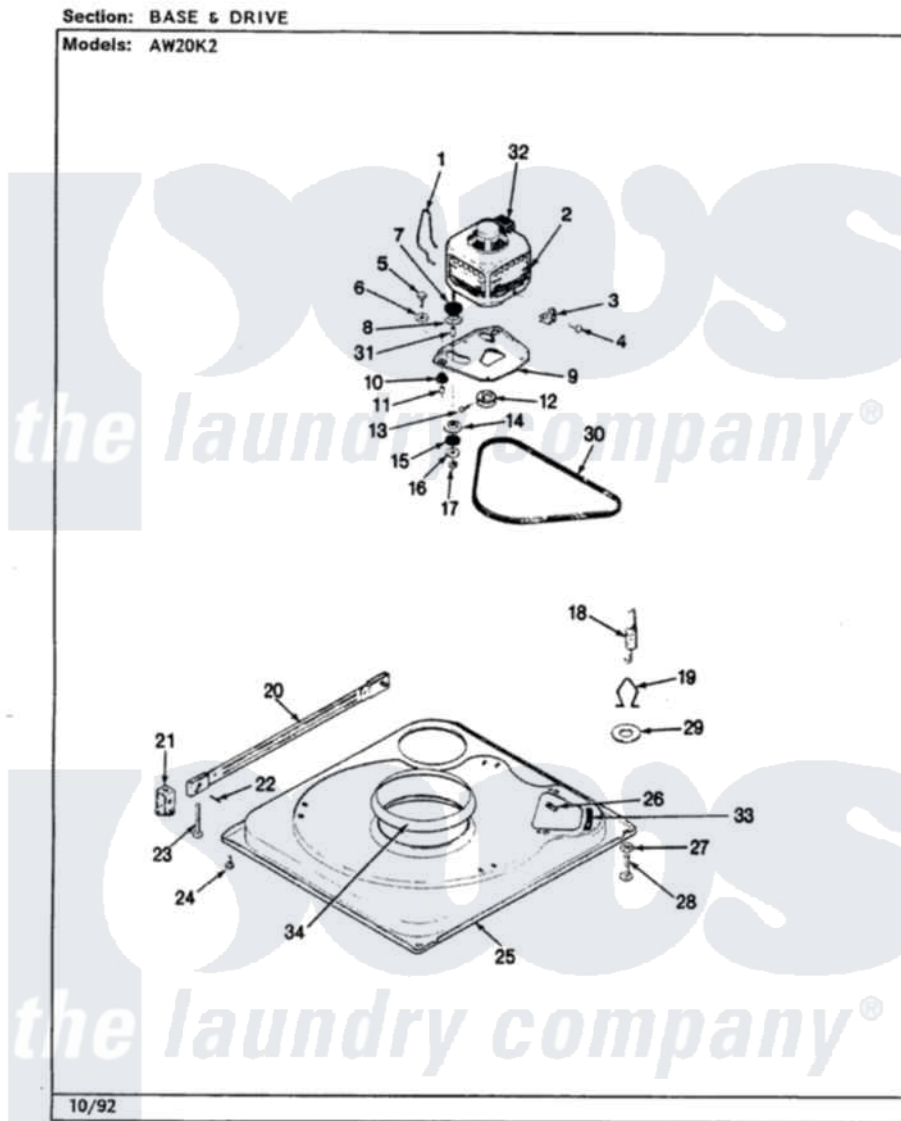

Admiral AW20K2W 03 - BASE & DRIVE (REV. J-N)

Admiral Residential Admiral AW20K2W Washer Parts Parts Diagram 03 - BASE & DRIVE (REV. J-N)
Click on the part number to view part

Item	Original Part Number	Replaced By	Status	Part Description
1	35-0235			Spring, Motor Pivot
2	LA-2002		Not Available	MOTOR KIT
"	35-2030		Not Available	MOTOR
3	33-9945			Slide, Foot
4	25-7418	33001178		Back, Tumbler
5	25-7833	21001977		Screw
6	25-7834			Washer, Motor/Base Screw
7	33-9946			Isolator, Motor
8	33-9944	35-3570		Washer, Motor Pivot
9	35-2810	21001783		Plate And Screw Assembly
10	33-9941	35-3646		Isolator, Motor Plate
11	25-7831			Spacer, Mounting
12	35-2124	W10143344		Pulley
13	25-7117			Set Screw
14	33-9943	35-3571		Slide, Motor Pivot
15	33-9967			Washer, Motor Isolator

16	25-7047		Washer, Flat
17	25-7325	Y707702	Locknut
18	35-3658		Spring, Suspension
"	35-2681		Not Available
			SPRING, SUSPENSION
19	35-2976		Not Available
			HOOK, SUSPENSION SPRING
20	35-2049	21001881	Bar, Stabilizer
21	35-2046		Bracket, Stabilizer
22	35-2052		Pin, Stabilizer
23	35-2050	22004469	Leg And Foot Self Stabalizing
24	35-3020	22004469	Leg And Foot Self Stabalizing
25	35-2984		Not Available
			BASE
26	25-7838	25-7845	Speednut, Motor
27	25-7915		Hex Nut
28	35-0837	25001119	Foot And Pad Assembly
"	35-0772	25001119	Foot And Pad Assembly
29	Y25-7951		Washer, Suspension Hook
30	35-2320	21352320	Belt, Drive
31	25-7830		Spacer
32	33-9765		Switch, Motor
33	35-2065		Pad, Motor Plate
34	35-2357	21002026	Snubber