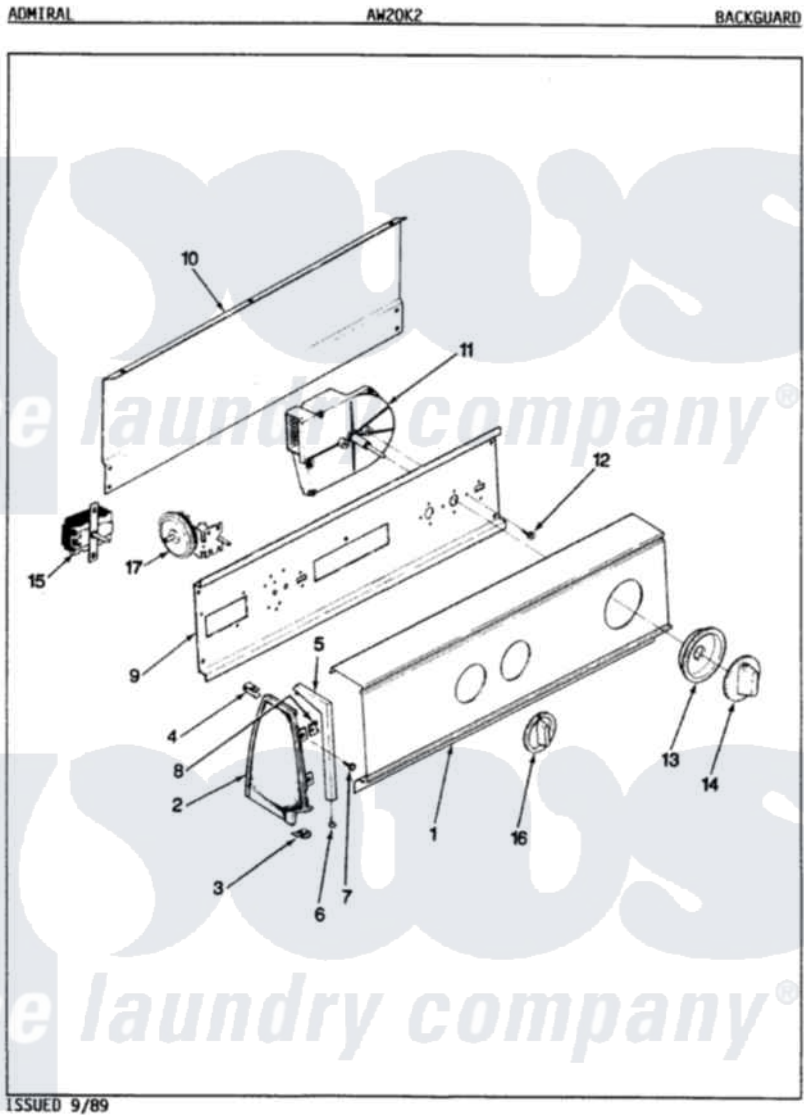

Admiral AW20K2W 04 - CONTROL PANEL (REV. A-D)

Admiral Residential Admiral AW20K2W Washer Parts Parts Diagram 04 - CONTROL PANEL (REV. A-D)
 Click on the part number to view part

Item	Original Part Number	Replaced By	Status	Part Description
1	25-7793			Screw
"	25-7702			Speedclip, End Cap To Control Panel
"	35-2175		Not Available	CONTROL PANEL
2	35-2488	21001452		Cap- End
"	35-2487	21001451		Cap- End
"	53-0264			RH Endcap
"	53-0265			LH Endcap
3	25-7697	25-2219		Screw
"	34-9487		Not Available	PLATE, REINFORCEMENT
"	25-7851			Speedclip, End Cap To Top
4	25-7435	33002917		Screw, No.10-16
"	25-7852			Speedclip, Rr Shld To End Cap
5	53-0277		Not Available	TRIM, END CAP (RT)
"	53-0278		Not Available	TRIM, END CAP (LT)
6	25-7760			Screw

7	25-3092	90767	Screw, 8A X 3/8 HeX Washer Head Tapping
8	25-7702		Speedclip, End Cap To Control Panel
9	53-0365	53-1676	Shield, Control
"	53-1676		Shield, Control
10	25-3457		Screw, Sems
"	25-3092	90767	Screw, 8A X 3/8 HeX Washer Head Tapping
"	35-2688	21001460	Shield, Rear
"	53-0268	21001460	Shield, Rear
11	35-2210	35-2749	Timer
12	25-0088	489483	Screw 10-32 X 1/2
13	25-7835		Not Available RING, COMPRESSION
"	35-2255	21001497	Skirt Ri
14	35-2187	12500058	Knob Ski
15	25-3092	90767	Screw, 8A X 3/8 HeX Washer Head Tapping
"	35-0119		Rotary Switch
16	35-2185	21001283	Knob, Selector----Piq
17	25-3092	90767	Screw, 8A X 3/8 HeX Washer Head Tapping
"	35-2352		Not Available MANUAL, U&C INSERT
"	35-2145	21001554	Switch, Water Level