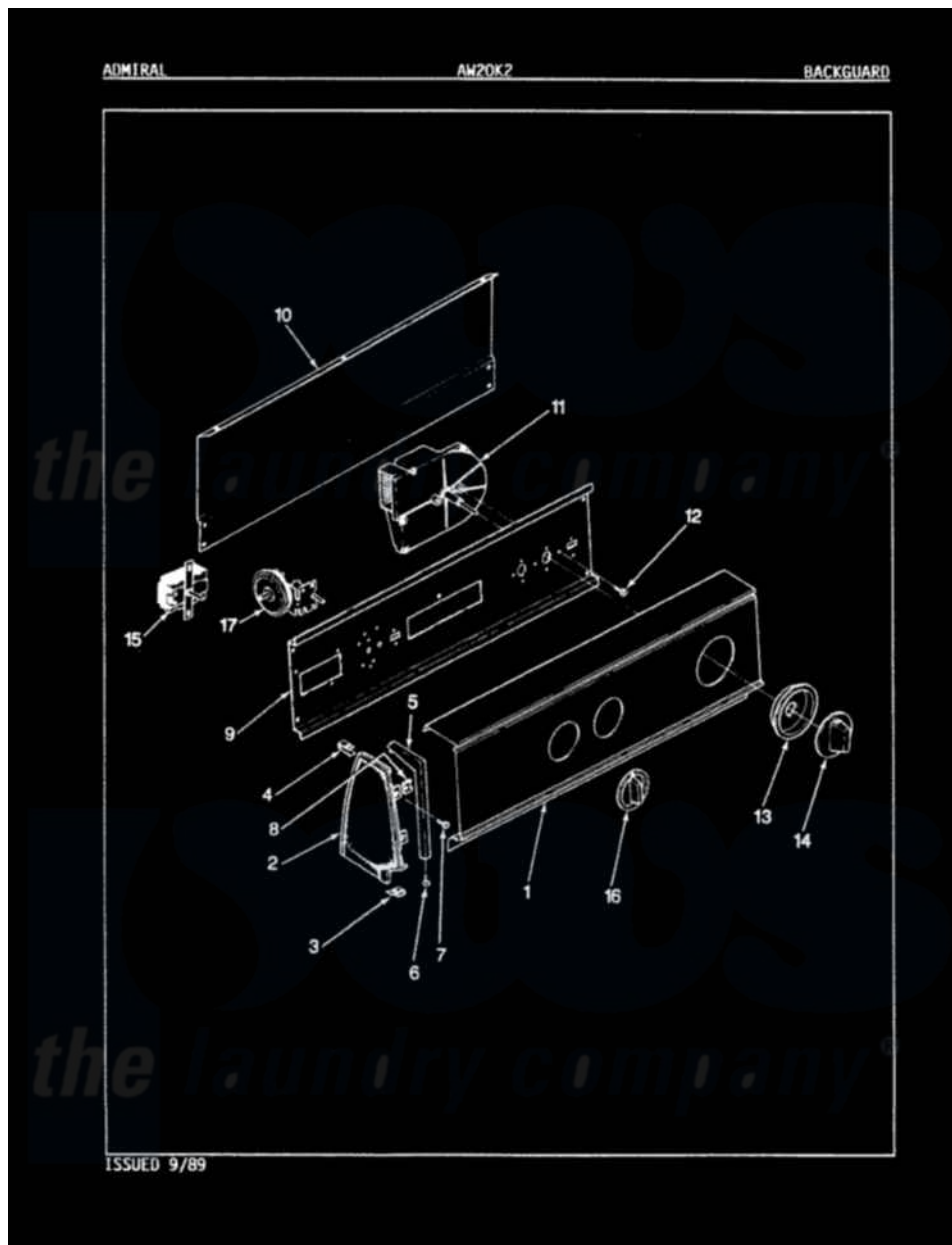

Admiral AW20K2W 05 - CONTROL PANEL (REV. E-H)

Admiral Residential Admiral AW20K2W Washer Parts Parts Diagram 05 - CONTROL PANEL (REV. E-H)
 Click on the part number to view part

Item	Original Part Number	Replaced By	Status	Part Description
1	25-7793			Screw
"	25-7702			Speedclip, End Cap To Control Panel
"	35-2175		Not Available	CONTROL PANEL
2	35-2488	21001452		Cap- End
"	35-2487	21001451		Cap- End
"	53-0264			RH Endcap
"	53-0265			LH Endcap
3	25-7697	25-2219		Screw
"	34-9487		Not Available	PLATE, REINFORCEMENT
"	25-7851			Speedclip, End Cap To Top
4	25-7435	33002917		Screw, No.10-16
"	25-7852			Speedclip, Rr Shld To End Cap
5	53-0277		Not Available	TRIM, END CAP (RT)
"	53-0278		Not Available	TRIM, END CAP (LT)
6	25-7760			Screw

7	25-3092	90767	Screw, 8A X 3/8 HeX Washer Head Tapping
8	25-7702		Speedclip, End Cap To Control Panel
9	53-0365	53-1676	Shield, Control
"	53-1676		Shield, Control
10	25-3457		Screw, Sems
"	25-3092	90767	Screw, 8A X 3/8 HeX Washer Head Tapping
"	35-2688	21001460	Shield, Rear
"	53-0268	21001460	Shield, Rear
11	35-2210	35-2749	Timer
12	25-0088	489483	Screw 10-32 X 1/2
13	25-7835		Not Available RING, COMPRESSION
"	35-2255	21001497	Skirt Ri
14	35-2187	12500058	Knob Ski
15	25-3092	90767	Screw, 8A X 3/8 HeX Washer Head Tapping
"	35-0119		Rotary Switch
16	35-2185	21001283	Knob, Selector----Piq
17	25-3092	90767	Screw, 8A X 3/8 HeX Washer Head Tapping
"	35-2352		Not Available MANUAL, U&C INSERT
"	35-2145	21001554	Switch, Water Level