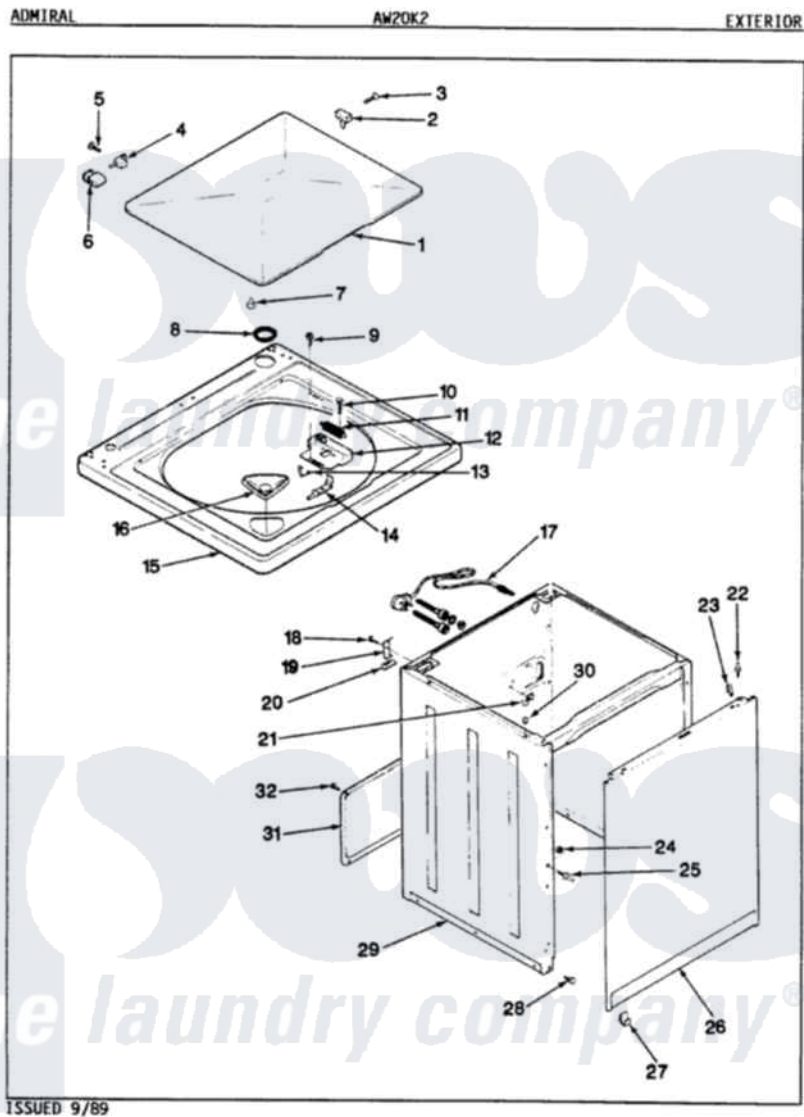

Admiral AW20K2W 07 - EXTERIOR (REV. A-D)

Admiral Residential Admiral AW20K2W Washer Parts Parts Diagram 07 - EXTERIOR (REV. A-D)
 Click on the part number to view part

| Item | Original Part Number | Replaced By | Status | Part Description |
|------|-------------------------|-----------------------------|--------|--------------------------|
| 1 | 35-2341 | 35-2026 | | Lid |
| 2 | 25-7436 | | | Nylite Washer |
| " | 43-0057 | | | Actuator, Door Switch |
| 3 | 25-7438 | | | Screw |
| 4 | 25-7086 | Y0308025 | | Washer, Stainless Steel |
| " | 35-2045 | | | Pin, Hinge |
| 5 | 25-7893 | | | Screw |
| 6 | 35-2044 | | | Hinge, Lid |
| 7 | 35-0581 | | | Bumper, Door |
| 8 | 35-2064 | | | Bushing, Insulating |
| " | 35-2063 | | | Bushing, Insulator |
| 9 | 25-7463 | 7101P012-60 | | Screw |
| 10 | 25-7437 | 40040701 | | Screw, Tapping No.6b-20 |
| 11 | 33-9064 | 12001187 | | Kit, Lid Switch Assembly |
| " | 33-8911 | 12001187 | | Kit, Lid Switch Assembly |
| 12 | 33-8289 | 12001187 | | Kit, Lid Switch Assembly |

| | | | |
|----|-------------------------|--------------------------|--------------------------|
| 13 | 25-7878 | | Clip |
| 14 | 33-9063 | 12001187 | Kit, Lid Switch Assembly |
| 15 | 35-2027 | 35-2739 | Top, Cabinet |
| " | 35-2739 | | Top, Cabinet |
| 16 | 33-9906 | 21001167 | Dispenser, Bleach |
| 17 | 35-0680 | | Not Available |
| 18 | 25-7893 | | CORD, POWER |
| 19 | 33-7450 | 35-2846 | Screw |
| 20 | 33-0930 | | Hinge, Cabinet Top |
| 21 | 33-6099 | | Pad, Top Hinge |
| 22 | 53-0643 | | Clamp |
| 23 | 34-9701 | | Pin, Locator |
| 24 | 25-0224 | 3400029 | Guide, Cabinet |
| 25 | 53-0643 | | Nut, Adapter Plate |
| 26 | 35-2084 | | Pin, Locator |
| 27 | 53-0120 | | Panel, Front |
| 28 | 33-2653 | | Clip, Front Panel |
| 29 | 35-2106 | 21001871 | Bumper, Cabinet |
| 30 | 33-2653 | | Cabinet |
| 31 | 35-2108 | 21001871 | Bumper, Cabinet |
| 32 | 25-7733 | 681414 | Cabinet |
| | | | Screw, 10AB X 1/2 |