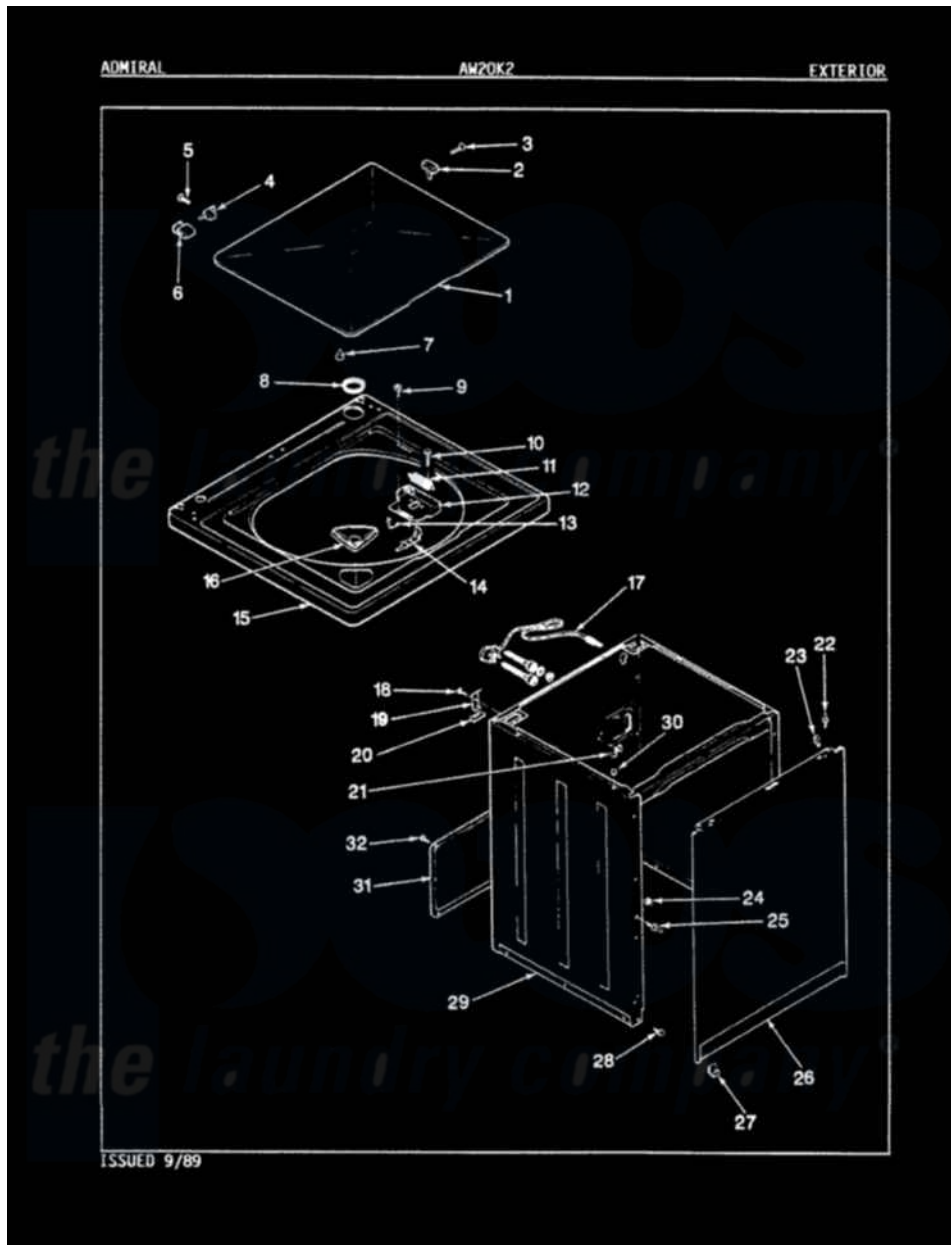

Admiral AW20K2W 08 - EXTERIOR (REV. E-H)

Admiral Residential Admiral AW20K2W Washer Parts Parts Diagram 08 - EXTERIOR (REV. E-H)
 Click on the part number to view part

Item	Original Part Number	Replaced By	Status	Part Description
1	35-2341	35-2026		Lid
2	25-7436			Nylite Washer
"	43-0057			Actuator, Door Switch
3	25-7438			Screw
4	25-7086	Y0308025		Washer, Stainless Steel
"	35-2045			Pin, Hinge
5	25-7893			Screw
6	35-2044			Hinge, Lid
7	35-0581			Bumper, Door
8	35-2064			Bushing, Insulating
"	35-2063			Bushing, Insulator
9	25-7463	7101P012-60		Screw
10	25-7437	40040701		Screw, Tapping No.6b-20
11	33-9064	12001187		Kit, Lid Switch Assembly
"	33-8911	12001187		Kit, Lid Switch Assembly
12	33-8289	12001187		Kit, Lid Switch Assembly

13	25-7878		Clip
14	33-9063	12001187	Kit, Lid Switch Assembly
15	35-2027	35-2739	Top, Cabinet
16	33-9906	21001167	Dispenser, Bleach
17	35-0680		Not Available
18	25-7893		Screw
19	33-7450	35-2846	Hinge, Cabinet Top
20	33-0930		Pad, Top Hinge
21	33-6099		Clamp
22	53-0643		Pin, Locator
23	34-9701		Guide, Cabinet
24	25-0224	3400029	Nut, Adapter Plate
25	53-0643		Pin, Locator
26	35-2084		Panel, Front
27	53-0120		Clip, Front Panel
28	33-2653		Bumper, Cabinet
29	35-2106	21001871	Cabinet
30	33-2653		Bumper, Cabinet
31	35-2108	21001871	Cabinet
32	25-7733	681414	Screw, 10AB X 1/2