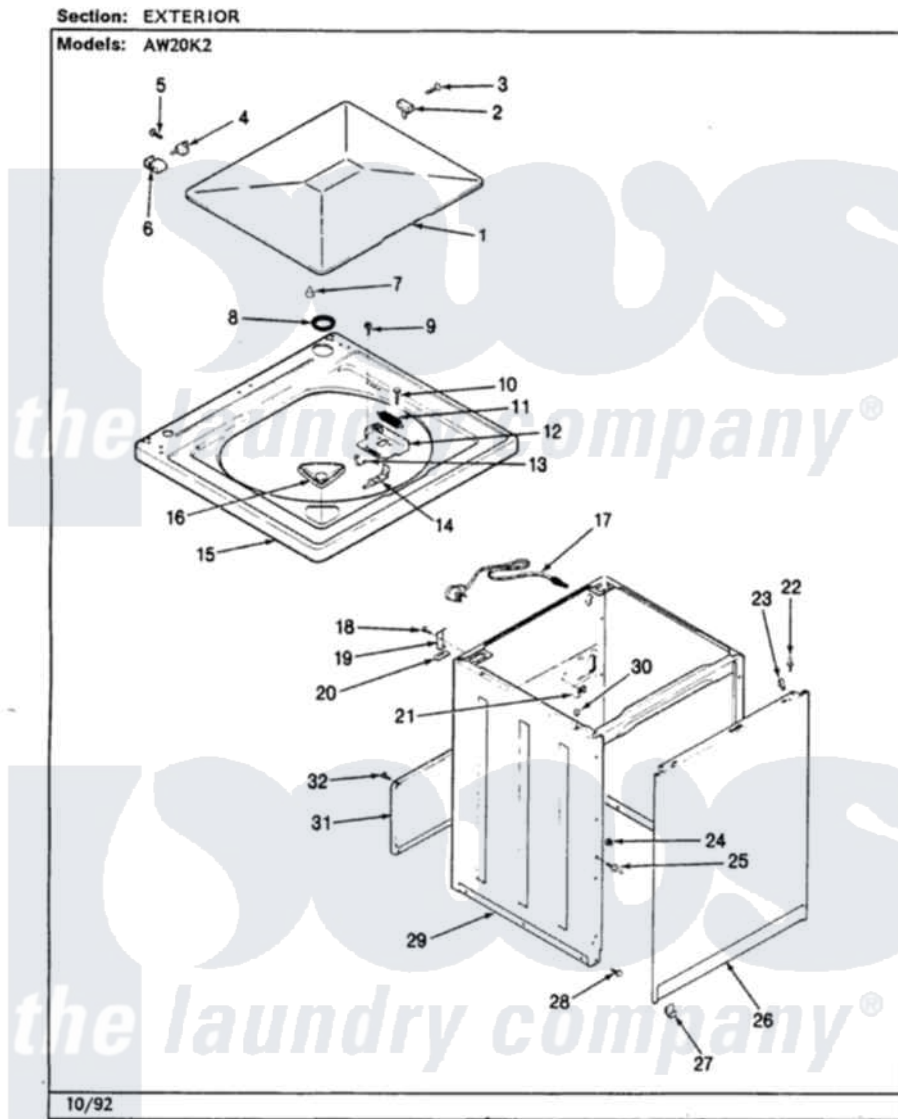

Admiral AW20K2W 09 - EXTERIOR (REV. J-N)

Admiral Residential Admiral AW20K2W Washer Parts Parts Diagram 09 - EXTERIOR (REV. J-N)
Click on the part number to view part

Item	Original Part Number	Replaced By	Status	Part Description
1	35-2026			Lid
2	25-7436			Nylite Washer
"	43-0057			Actuator, Door Switch
3	25-7438			Screw
4	25-7086	Y0308025		Washer, Stainless Steel
"	35-2045			Pin, Hinge
5	25-7893			Screw
6	35-2044			Hinge, Lid
7	35-0581			Bumper, Door
8	35-2063			Bushing, Insulator
"	35-2064			Bushing, Insulating
9	25-7463	7101P012-60		Screw
10	25-7437	40040701		Screw, Tapping No.6b-20
11	35-2814	12001187		Kit, Lid Switch Assembly
12	35-2795	12001187		Kit, Lid Switch Assembly
13	25-7878			Clip

14	35-2805	12001187	Kit, Lid Switch Assembly
15	35-2739		Top, Cabinet
16	33-9906	21001167	Dispenser, Bleach
17	35-0680		Not Available
18	25-7893		CORD, POWER
19	33-7450	35-2846	Screw
20	33-0930		Hinge, Cabinet Top
21	33-6099		Pad, Top Hinge
22	53-0643		Clamp
23	25-7220		Pin, Locator
24	25-0224	3400029	Clip, Cabinet Top
25	53-0643		Nut, Adapter Plate
26	35-2084		Pin, Locator
27	53-0120		Panel, Front
28	33-2653		Clip, Front Panel
29	35-2106	21001871	Bumper, Cabinet
30	33-2653		Cabinet
31	35-2108	21001871	Bumper, Cabinet
32	25-7733	681414	Cabinet
			Screw, 10AB X 1/2