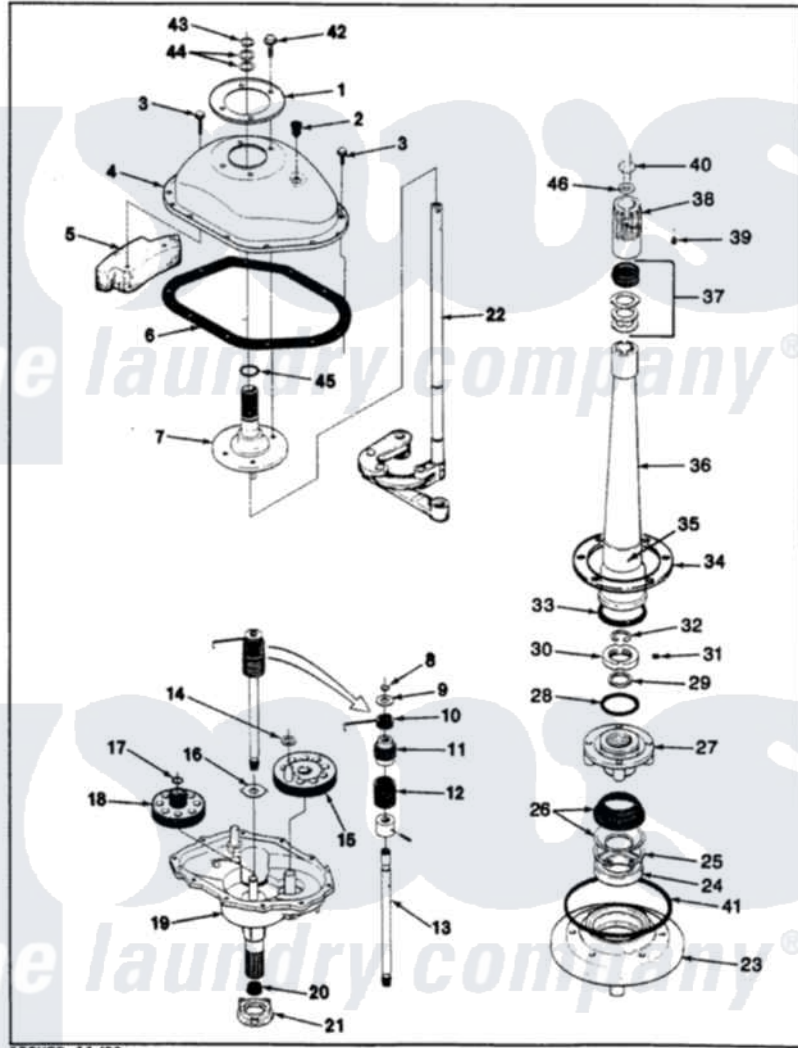

# Admiral AW20K2W 10 - TRANSMISSION (REV. A-D)

ADMIRAL AM20K2 TRANSMISSION & RELATED PARTS

ISSUED 11/89

Admiral Residential Admiral AW20K2W Washer Parts Parts Diagram 10 - TRANSMISSION (REV. A-D)  
 Click on the part number to view part

Item	Original Part Number	Replaced By	Status	Part Description
1	LA-2001		Not Available	TRANSMISSION REPLACEMENT KIT
"	33-9893	<a href="#">33-7187</a>		Covr Reinforcmt
2	33-9373		Not Available	OIL FILL PLUG
3	<a href="#">25-7916</a>			Bolt
4	<a href="#">33-4286N</a>			Transmission Cover Kit
5	35-2130		Not Available	COUNTER WEIGHT
6	35-1030		Not Available	GASKET, TRANSMISSION HOUSING
7	33-8763	<a href="#">33-4286N</a>		Transmission Cover Kit
8	<a href="#">25-7847</a>			Ring, Retaining
9	25-7416		Not Available	WASHER, FLAT
10	33-6114	<a href="#">33-6463</a>		Spring
11	<a href="#">35-2001</a>			Pinion, Drive
12	33-3195		Not Available	SPRING
13	35-2116		Not Available	DRIVE SHAFT & HUB ASSY
"	<a href="#">LA-2005</a>			Clutch Assembly Kit