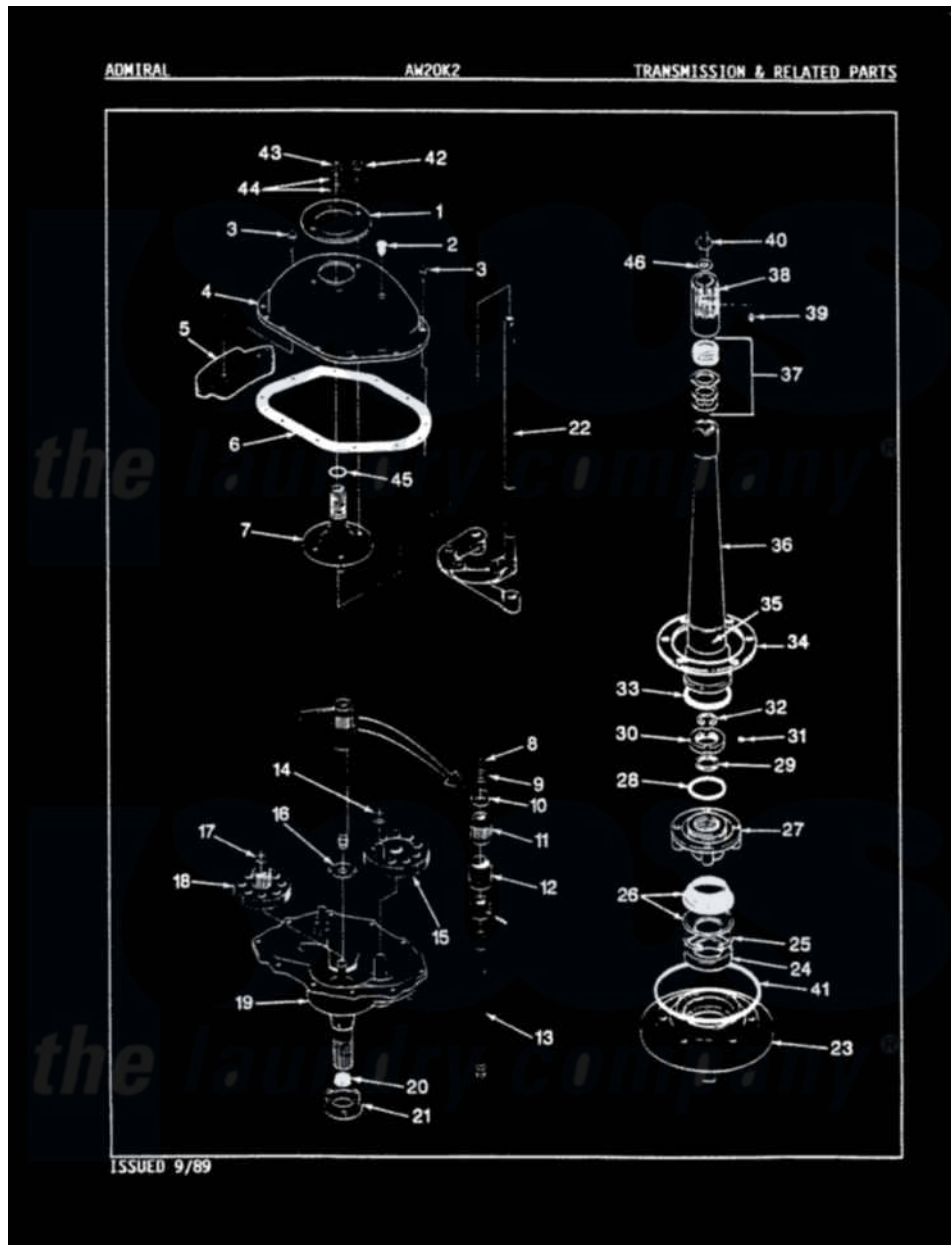

# Admiral AW20K2W 11 - TRANSMISSION (REV. E-H)

Admiral Residential Admiral AW20K2W Washer Parts Parts Diagram 11 - TRANSMISSION (REV. E-H)  
 Click on the part number to view part

Item	Original Part Number	Replaced By	Status	Part Description
1	LA-2001		Not Available	TRANSMISSION REPLACEMENT KIT
"	33-9893	<a href="#">33-7187</a>		Covr Reinforcmt
2	<a href="#">35-2621</a>			Plug, Oil Fill
"	33-9373		Not Available	OIL FILL PLUG
3	<a href="#">25-7916</a>			Bolt
4	<a href="#">33-4286N</a>			Transmission Cover Kit
"	35-2620		Not Available	COVER, TRANSMISSION
5	35-2130		Not Available	COUNTER WEIGHT
"	<a href="#">35-2642</a>			Counterweight
6	35-1030		Not Available	GASKET, TRANSMISSION HOUSING
7	<a href="#">35-2654</a>			Drive Tube Assembly
"	33-8763	<a href="#">33-4286N</a>		Transmission Cover Kit
8	<a href="#">25-7847</a>			Ring, Retaining
9	25-7416		Not Available	WASHER, FLAT
10	33-6114	<a href="#">33-6463</a>		Spring