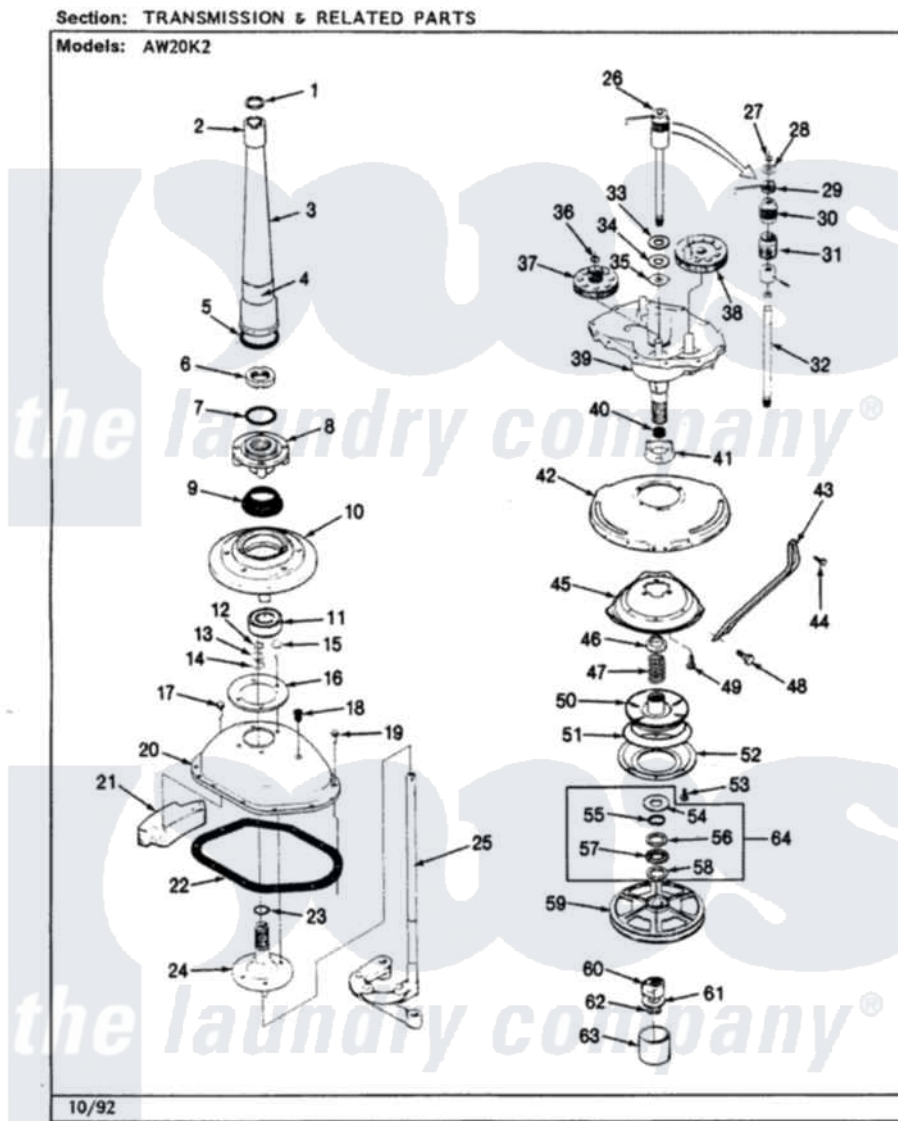

Admiral AW20K2W 12 - TRANSMISSION (REV. J-N)

Admiral Residential Admiral AW20K2W Washer Parts Parts Diagram 12 - TRANSMISSION (REV. J-N)
Click on the part number to view part

Item	Original Part Number	Replaced By	Status	Part Description
1	25-7941			"O" Ring, Agr Drive Shaft
2	35-2835	21001066		Bearing, Centerpost
3	35-2792	21001401		Center Pos
4	33-6790			Bearing, Agitator
"	35-2983		Not Available	CENTERPOST ASSY.
5	35-2906			Seal, Centerpost Bottom
6	35-2791			Nut, Spin Tube
7	25-7938			"O" Ring, Basket Drive Hub
8	35-3647	W10219156		Tub Seal
"	35-2715		Not Available	BASKET DRIVE HUB ASSY
9	35-2974			Tub Seal/Hub Assembly
10	35-2716	12001561		Bearing And Seal Housing Assembly
11	35-2972	12001561		Bearing And Seal Housing Assembly
"	35-2205			Bearing, Spin
12	25-7940		Not Available	RING, RETAINING (AG.