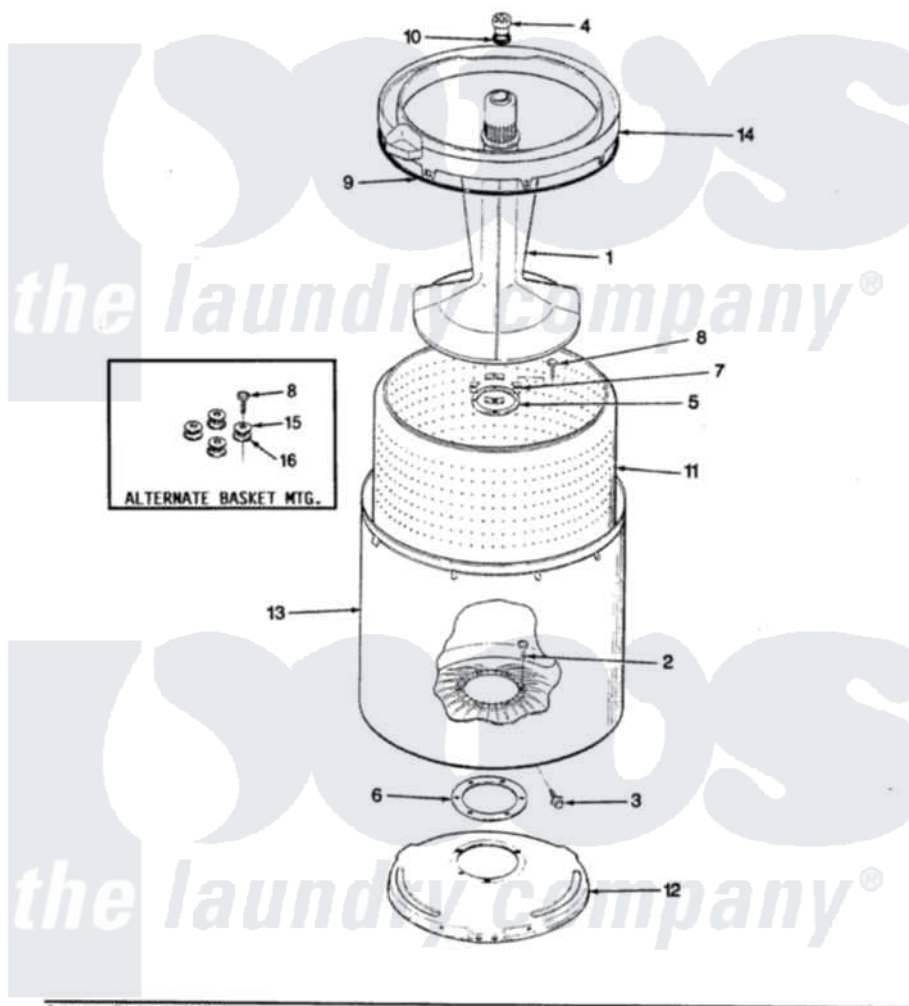

Admiral AW20K2W 13 - TUB (REV. A-D)

SECTION: TUB
MODEL: AW20K2

Issue Date: 6/90

Admiral [Residential Admiral AW20K2W Washer Parts](#) Parts Diagram 13 - TUB (REV. A-D)
Click on the part number to view part

Item	Original Part Number	Replaced By	Status	Part Description
1	35-2371	33-4352		Agitator
2	35-2062	21001063		Screw, Shoulder
3	25-7914	22002933		Screw
4	33-6241			Cap
5	33-9859		Not Available	SWITCH ASM
6	35-2061			Gasket, Tub To Housing
7	35-8799		Not Available	REINFORCEMENT PLATE
8	25-7783	4356852		Screw
9	35-2328			Seal, Tub Top
10	25-7330			Rubber Washer
11	35-2381		Not Available	BASKET ASSY-WHITE
12	35-2023			Tub Support
"	35-2529		Not Available	TUB SUPPORT
13	35-2038			Tub
14	35-2262		Not Available	SHIELD, TUB TOP
"	35-2034		Not Available	TOP, TUB