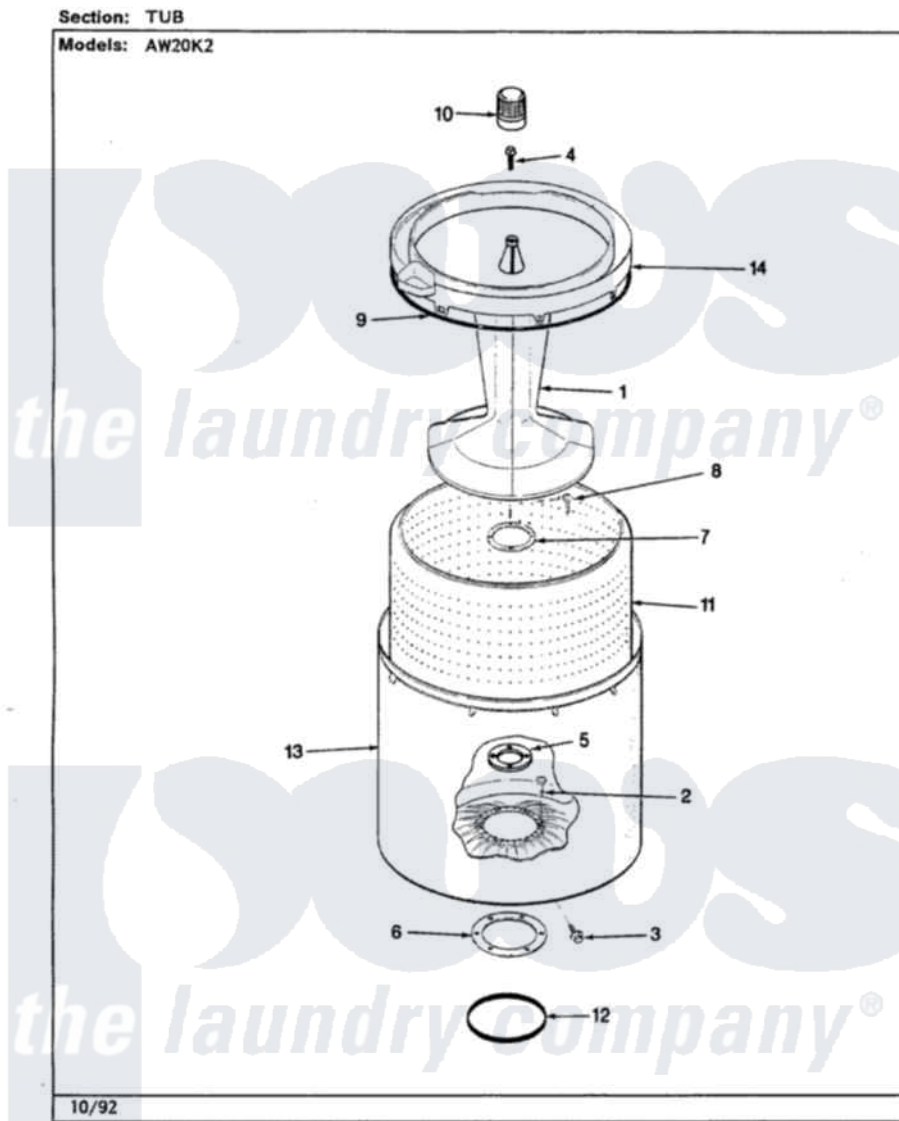

Admiral AW20K2W 15 - TUB (REV. J-N)

Admiral [Residential Admiral AW20K2W Washer Parts](#) Parts Diagram 15 - TUB (REV. J-N)
Click on the part number to view part

Item	Original Part Number	Replaced By	Status	Part Description
1	35-3580			Agitator
"	35-2717	35-3580		Agitator
2	25-7947	21001063		Screw, Shoulder
3	25-7953	22002933		Screw
4	25-7948	W10309247		Screw
5	35-3685			Gasket, Basket To Centerpost
"	35-2980	35-3685		Gasket, Basket To Centerpost
6	35-3686			Gasket, Tub To Housing
"	35-2979			Gasket, Tub/Hsg
7	35-3014			Gasket And Reinf. Plate Assembly
8	25-7783	4356852		Screw
9	35-2328			Seal, Tub Top
10	35-2733			Cap, Agitator
11	35-3016		Not Available	BASKET ASSY
12	35-2978			Seal, Tub/Housing
13	35-3700			Tub Assembly

"	35-2952	35-3700	Tub Assembly
14	35-2262	Not Available	SHIELD, TUB TOP
"	35-2034	Not Available	TOP, TUB
"	35-3578	Not Available	TOP, TUB