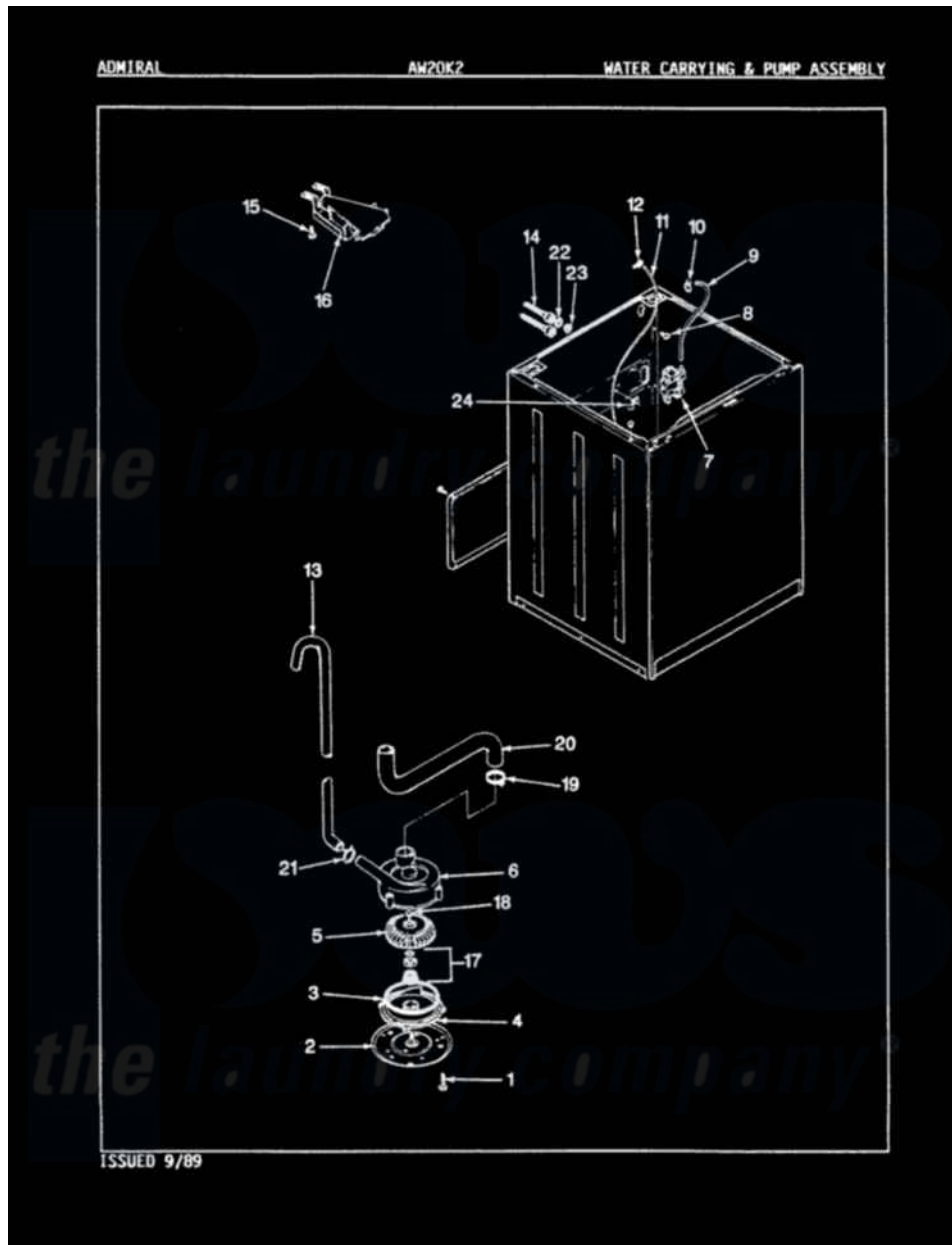

Admiral AW20K2W 17 - WATER CARRYING & PUMP ASSY. (REV. E-H)

Admiral Residential Admiral AW20K2W Washer Parts Parts Diagram 17 - WATER CARRYING & PUMP ASSY. (REV. E-H)

Click on the part number to view part

Item	Original Part Number	Replaced By	Status	Part Description
1	25-7405	3196164		Screw
2	33-6035		Not Available	PLATE & PULLEY ASSY.
3	33-6032			Gasket
4	35-2058			Base, Pump
5	35-2057	35-6465		Pump Assem
6	35-2056		Not Available	HOUSING, PUMP
"	35-2099	35-6465		Pump Assem
7	25-7220			Clip, Cabinet Top
"	33-7044	35-2374N		Valve, Water
"	35-2374	35-2374N		Valve, Water
8	25-7867	596669		Clamp, Manifold
9	35-0541		Not Available	WATR INLET HOSE
"	35-2378	12002749		Hose, Flume Kit
10	25-7867	596669		Clamp, Manifold
"	25-7866	489503		Clamp
				MAX. PRESSURE SWITCH

11	35-2261		Not Available	FAD, PRESSURE SWITCH HOSE
"	35-2321	21001748		Hose, Pressure Switch
12	33-6099			Clamp
13	33-9436	211704		Hose, Drain
14	33-7046	89503		Hose-Inlet
"	35-0873	76313		Hosefill
15	25-3092	90767		Screw, 8A X 3/8 HeX Washer Head Tapping
16	35-2051	21001760		Flume Assembly / Water Diverter
17	35-0707			Seal, Seat And "O" Ring
18	25-7894	W10001180		Screw
19	25-6099	33-6099		Clamp
20	35-2131		Not Available	HOSE, SUMP TO PUMP
21	25-7796	596669		Clamp, Manifold
22	25-7048			Washer
23	33-7313	33-4264N		Strainer And Washer Kit
24	33-6099			Clamp