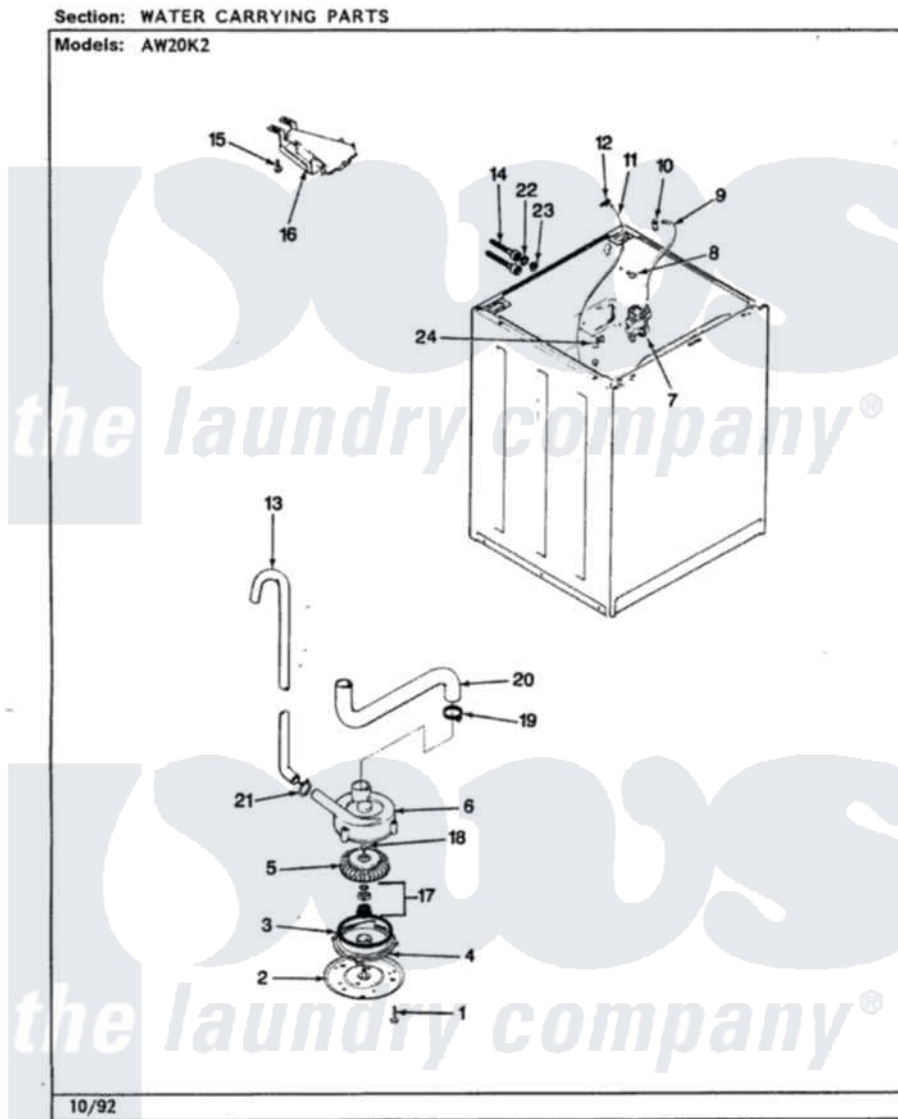

Admiral AW20K2W 18 - WATER CARRYING (REV. J-N)

Admiral [Residential Admiral AW20K2W Washer Parts](#) Parts Diagram 18 - WATER CARRYING (REV. J-N)
 Click on the part number to view part

Item	Original Part Number	Replaced By	Status	Part Description
1	25-7405	3196164		Screw
2	33-6035		Not Available	PLATE & PULLEY ASSY.
3	33-6032			Gasket
4	35-2058			Base, Pump
5	35-2057	35-6465		Pump Assem
6	35-2099	35-6465		Pump Assem
"	35-2344			Restrictor, Flow
"	35-2056		Not Available	HOUSING, PUMP
7	25-7220			Clip, Cabinet Top
"	35-2374	35-2374N		Valve, Water
8	25-7867	596669		Clamp, Manifold
9	35-2378	12002749		Hose, Flume Kit
10	25-7867	596669		Clamp, Manifold
11	35-2322	21001748		Hose, Pressure Switch
"	35-2261		Not Available	PAD, PRESSURE SWITCH HOSE
12	33-6099			Clamp

13	35-2896	211704	Hose, Drain
14	35-0873	76313	Hosefill
"	33-7046	89503	Hose-Inlet
15	25-3092	90767	Screw, 8A X 3/8 HeX Washer Head Tapping
16	35-2051	21001760	Flume Assembly / Water Diverter
17	35-0707		Seal, Seat And "O" Ring
18	25-7894	W10001180	Screw
19	25-6069	Not Available	CORBIN CLAMP
"	25-6068	285655	Clamp, Hose
20	35-3584	21001915	Hose, Tub To Pump
"	35-2982		Hose Tub To Pump
21	25-7080	285655	Clamp, Hose
22	25-7048		Washer
23	33-7313	33-4264N	Strainer And Washer Kit
24	25-7796	596669	Clamp, Manifold