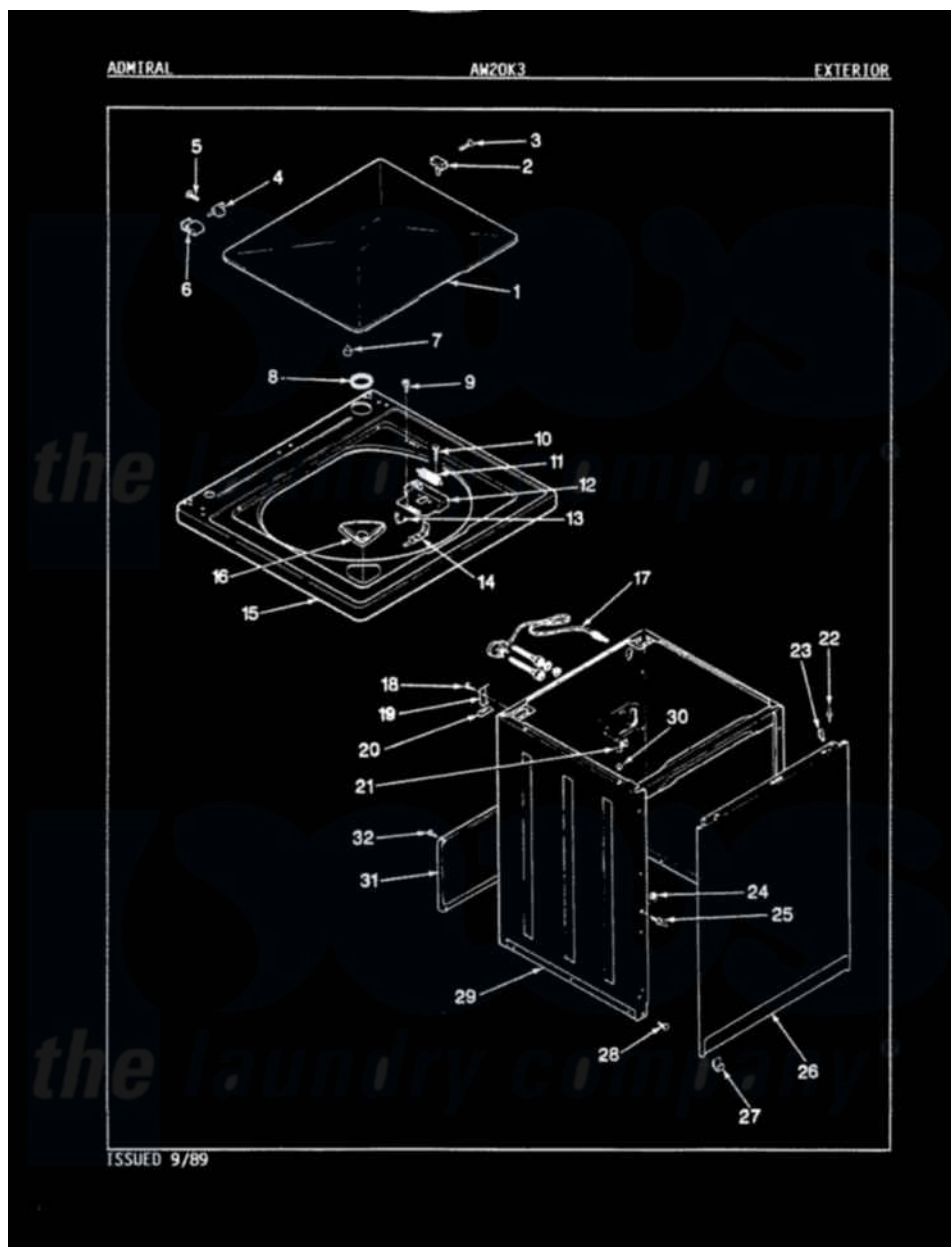

Admiral AW20K3 01 - EXTERIOR (REV. A-D)

Admiral Residential Admiral AW20K3 Washer Parts Parts Diagram 01 - EXTERIOR (REV. A-D)
 Click on the part number to view part

Item	Original Part Number	Replaced By	Status	Part Description
1	35-2555-25		Not Available	LID (HARV.WT)
"	35-2555-24		Not Available	LID (ALM)
"	35-2555	35-2026		Lid
2	25-7436			Nylite Washer
"	43-0057			Actuator, Door Switch
3	25-7438			Screw
4	25-7086	Y0308025		Washer, Stainless Steel
"	35-2045			Pin, Hinge
5	25-7893			Screw
6	35-2044			Hinge, Lid
7	35-0581			Bumper, Door
8	35-2063			Bushing, Insulator
9	25-7463	7101P012-60		Screw
10	25-7437	40040701		Screw, Tapping No.6b-20
11	33-8911	12001187		Kit, Lid Switch Assembly
"	33-9064	12001187		Kit, Lid Switch Assembly

12	33-8289	12001187		Kit, Lid Switch Assembly
13	25-7878			Clip
14	33-9063	12001187		Kit, Lid Switch Assembly
15	35-2027-25		Not Available	TOP, CABINET
"	35-2027-24		Not Available	TOP, CABINET
"	35-2027	35-2739		Top, Cabinet
16	33-9906	21001167		Dispenser, Bleach
17	35-0680		Not Available	CORD, POWER
18	25-7893			Screw
19	33-7450	35-2846		Hinge, Cabinet Top
20	33-0930			Pad, Top Hinge
21	33-6099			Clamp
22	53-0643			Pin, Locator
23	34-9701			Guide, Cabinet
24	25-0224	3400029		Nut, Adapter Plate
25	53-0643			Pin, Locator
26	35-2028-25		Not Available	CABINET TOP
"	35-2084			Panel, Front
"	35-2084-24			Panel, Front
27	53-0120			Clip, Front Panel
28	33-2653			Bumper, Cabinet
29	35-2106-25		Not Available	CABINET ASSY. (HW)
"	35-2106-24	12001802		Kit, Cabinet/Rear Shield
"	35-2106	21001871		Cabinet
30	33-2653			Bumper, Cabinet
31	35-2108	21001871		Cabinet
32	25-7733	681414		Screw, 10AB X 1/2