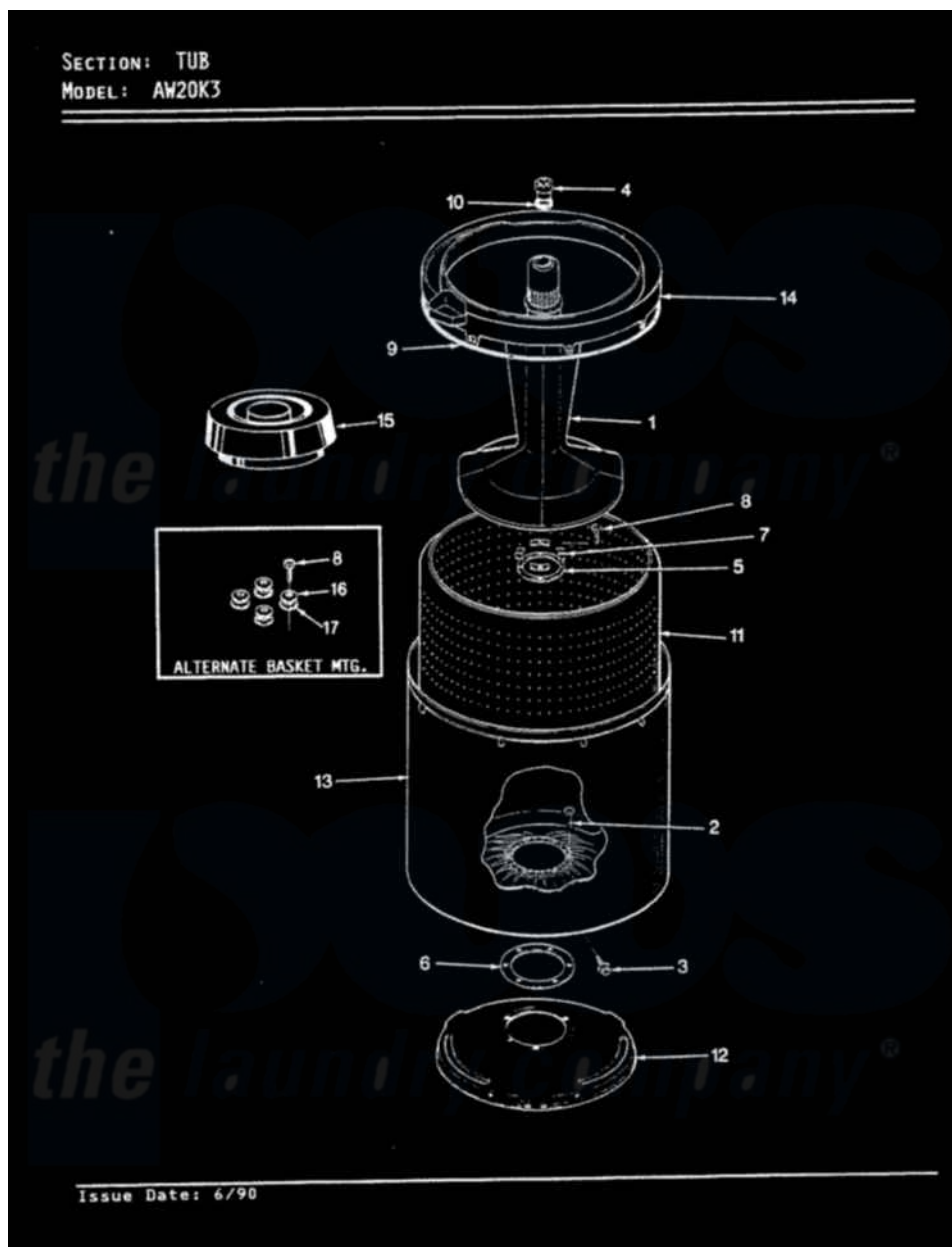

Admiral AW20K3A 12 - TUB (REV. E-J)

Admiral Residential Admiral AW20K3A Washer Parts Parts Diagram 12 - TUB (REV. E-J)
 Click on the part number to view part

Item	Original Part Number	Replaced By	Status	Part Description
1	35-2456	33-4352		Agitator
2	35-2062	21001063		Screw, Shoulder
3	25-7914	22002933		Screw
4	33-6241			Cap
5	35-2060			Seal, Tub To Housing
6	35-2061			Gasket, Tub To Housing
7	35-8799		Not Available	REINFORCEMENT PLATE
8	25-7783	4356852		Screw
9	35-2328			Seal, Tub Top
10	25-7330			Rubber Washer
11	35-2508		Not Available	BASKET WHITE
12	35-2529		Not Available	TUB SUPPORT
13	35-2038			Tub
14	35-2034		Not Available	TOP, TUB
15	35-2262		Not Available	SHIELD, TUB TOP
"	35-2550			Dispenser, Rinse