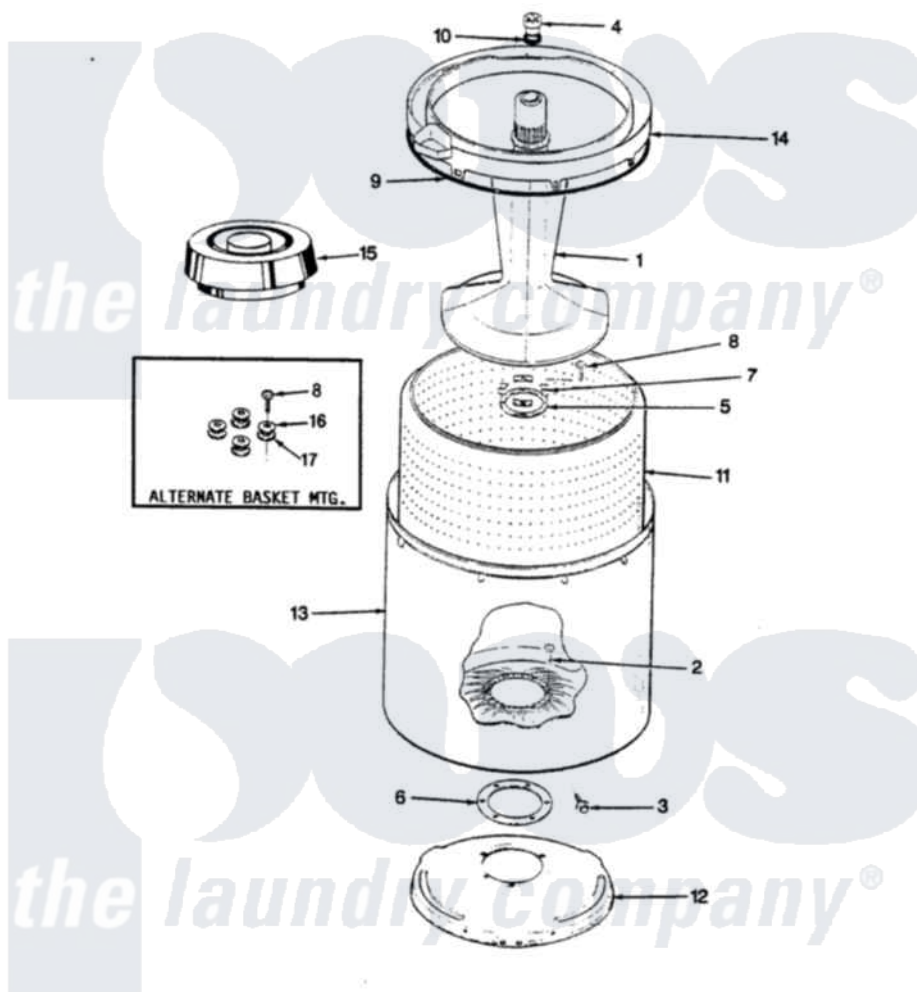

# Admiral AW20K3A 13 - TUB (REV. K)

SECTION: TUB  
MODEL: AW20K3

Issue Date: 6/90

Admiral [Residential Admiral AW20K3A Washer Parts](#) Parts Diagram 13 - TUB (REV. K)

[Click on the part number to view part](#)

Item	Original Part Number	Replaced By	Status	Part Description
1	35-2456	<a href="#">33-4352</a>		Agitator
2	35-2062	<a href="#">21001063</a>		Screw, Shoulder
3	25-7914	<a href="#">22002933</a>		Screw
4	<a href="#">33-6241</a>			Cap
5	<a href="#">33-8959</a>			Gasket
6	<a href="#">35-2061</a>			Gasket, Tub To Housing
7	33-8799		Not Available	REINF PLATE
8	25-7783	<a href="#">4356852</a>		Screw
9	<a href="#">35-2328</a>			Seal, Tub Top
10	<a href="#">25-7330</a>			Rubber Washer
11	35-2508		Not Available	BASKET WHITE
12	35-2529		Not Available	TUB SUPPORT
13	<a href="#">35-2038</a>			Tub
14	35-2034		Not Available	TOP, TUB
15	<a href="#">35-2550</a>			Dispenser, Rinse
"	35-2262		Not Available	SHIELD, TUB TOP