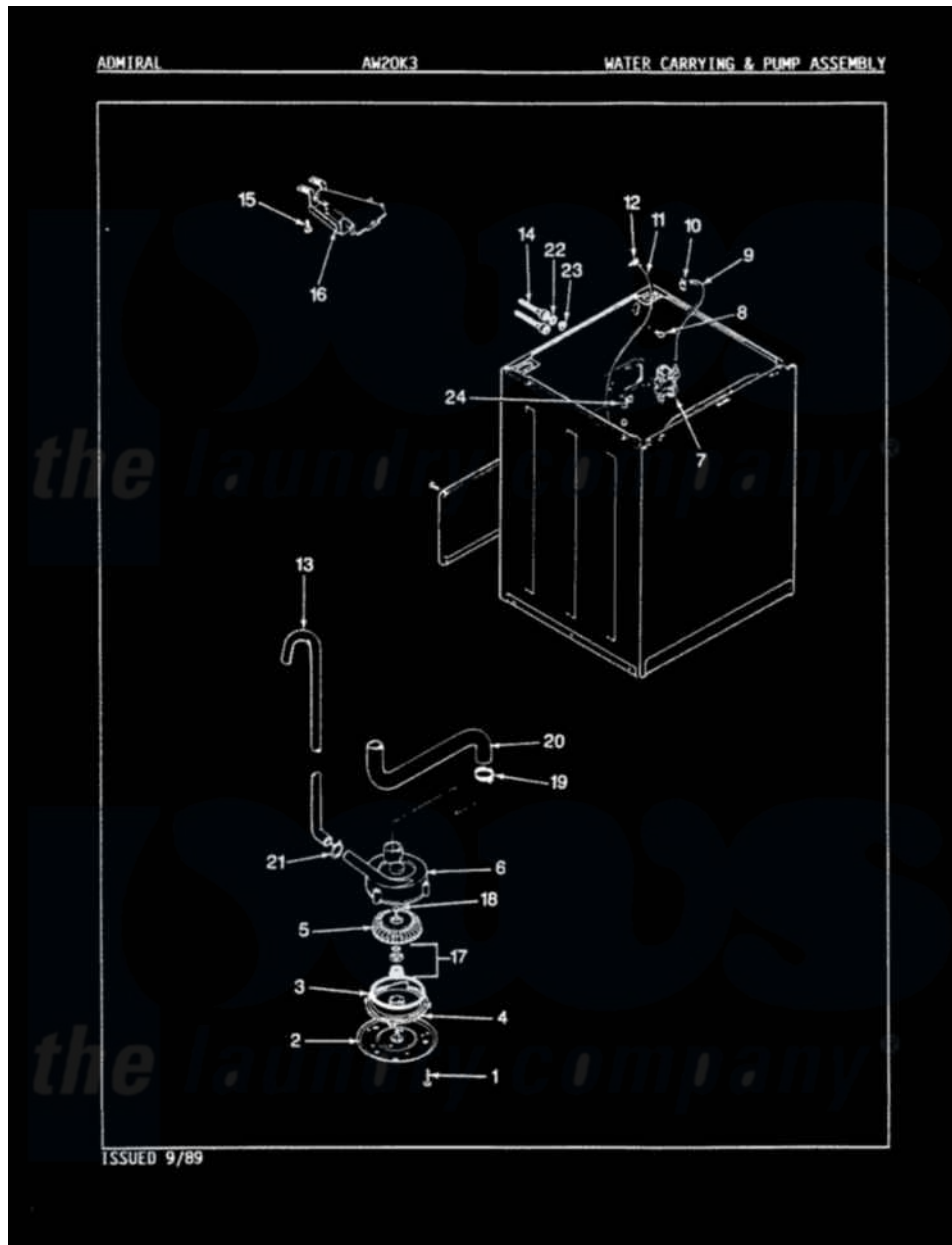

Admiral AW20K3A 15 - WATER CARRYING & PUMP ASSY. (REV. E-J)

Admiral Residential Admiral AW20K3A Washer Parts Parts Diagram 15 - WATER CARRYING & PUMP ASSY. (REV. E-J)

Click on the part number to view part

Item	Original Part Number	Replaced By	Status	Part Description
1	25-7405	3196164		Screw
2	33-6035		Not Available	PLATE & PULLEY ASSY.
3	33-6032			Gasket
4	35-2058			Base, Pump
5	35-2057	35-6465		Pump Assem
6	35-2099	35-6465		Pump Assem
"	35-2056		Not Available	HOUSING, PUMP
7	35-2374	35-2374N		Valve, Water
"	25-7220			Clip, Cabinet Top
8	25-7867	596669		Clamp, Manifold
9	35-2378	12002749		Hose, Flume Kit
10	25-7867	596669		Clamp, Manifold
11	35-2322	21001748		Hose, Pressure Switch
"	35-2261		Not Available	PAD, PRESSURE SWITCH HOSE
12	33-6099			Clamp

13	33-9436	211704	Hose, Drain
14	33-7046	89503	Hose-Inlet
"	35-0873	76313	Hosefill
15	25-3092	90767	Screw, 8A X 3/8 HeX Washer Head Tapping
16	35-2051	21001760	Flume Assembly / Water Diverter
17	35-0707		Seal, Seat And "O" Ring
18	25-7894	W10001180	Screw
19	25-6099	33-6099	Clamp
20	35-2131	Not Available	HOSE, SUMP TO PUMP
21	25-7080	285655	Clamp, Hose
22	25-7048		Washer
23	33-7313	33-4264N	Strainer And Washer Kit
24	33-6099		Clamp