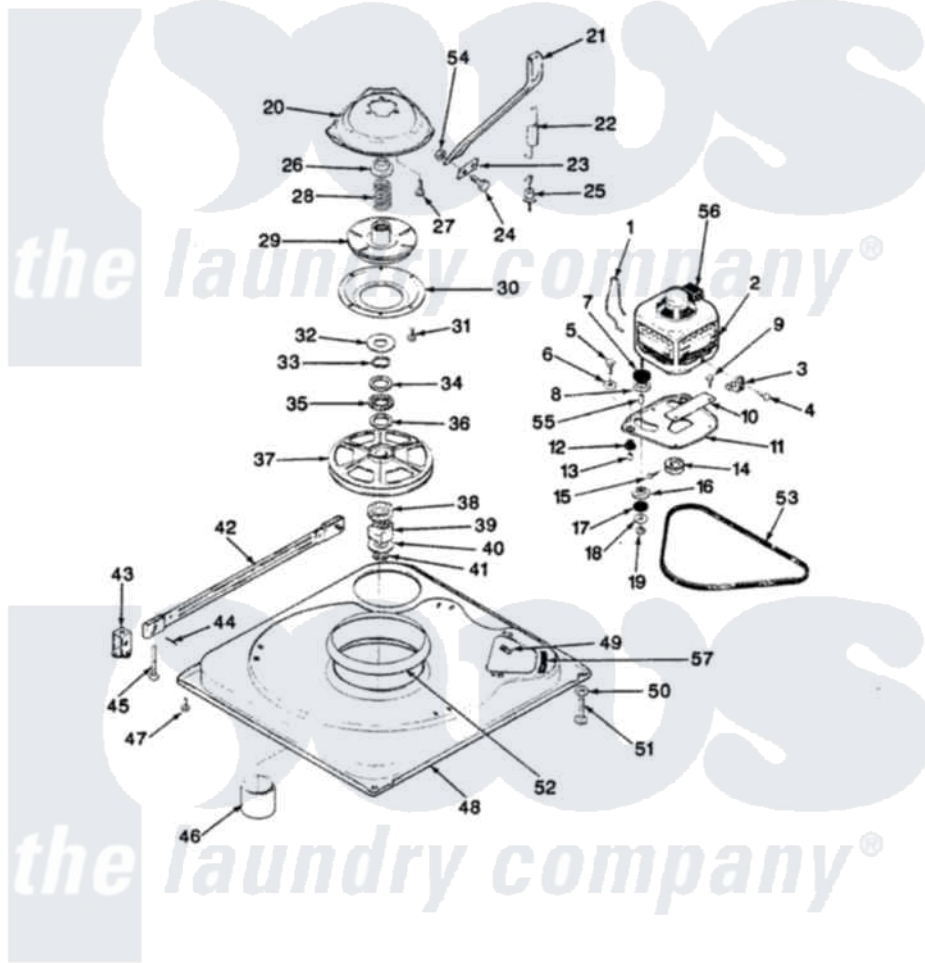

Admiral AW20K3AS 01 - BASE & DRIVE

SECTION: BASE & DRIVE

MODEL: AW20K3S

Issue Date: 3/91

Admiral [Residential Admiral AW20K3AS Washer Parts](#) Parts Diagram 01 - BASE & DRIVE

[Click on the part number to view part](#)

Item	Original Part Number	Replaced By	Status	Part Description
1	35-0235			Spring, Motor Pivot
2	35-2030		Not Available	MOTOR
"	LA-2002		Not Available	MOTOR KIT
3	33-9945			Slide, Foot
4	25-7418	33001178		Back, Tumbler
5	25-7833	21001977		Screw
6	25-7834			Washer, Motor/Base Screw
7	33-9946			Isolator, Motor
8	33-9944	35-3570		Washer, Motor Pivot
9	25-3083	212951		Screw, No.6-32 X 1/4 Inch
10	33-9947		Not Available	DBL.PIVOT SLIDE
11	35-2810	21001783		Plate And Screw Assembly
12	33-9941	35-3646		Isolator, Motor Plate
13	25-7831			Spacer, Mounting
14	35-2124	W10143344		Pulley
15	25-7117			Set Screw