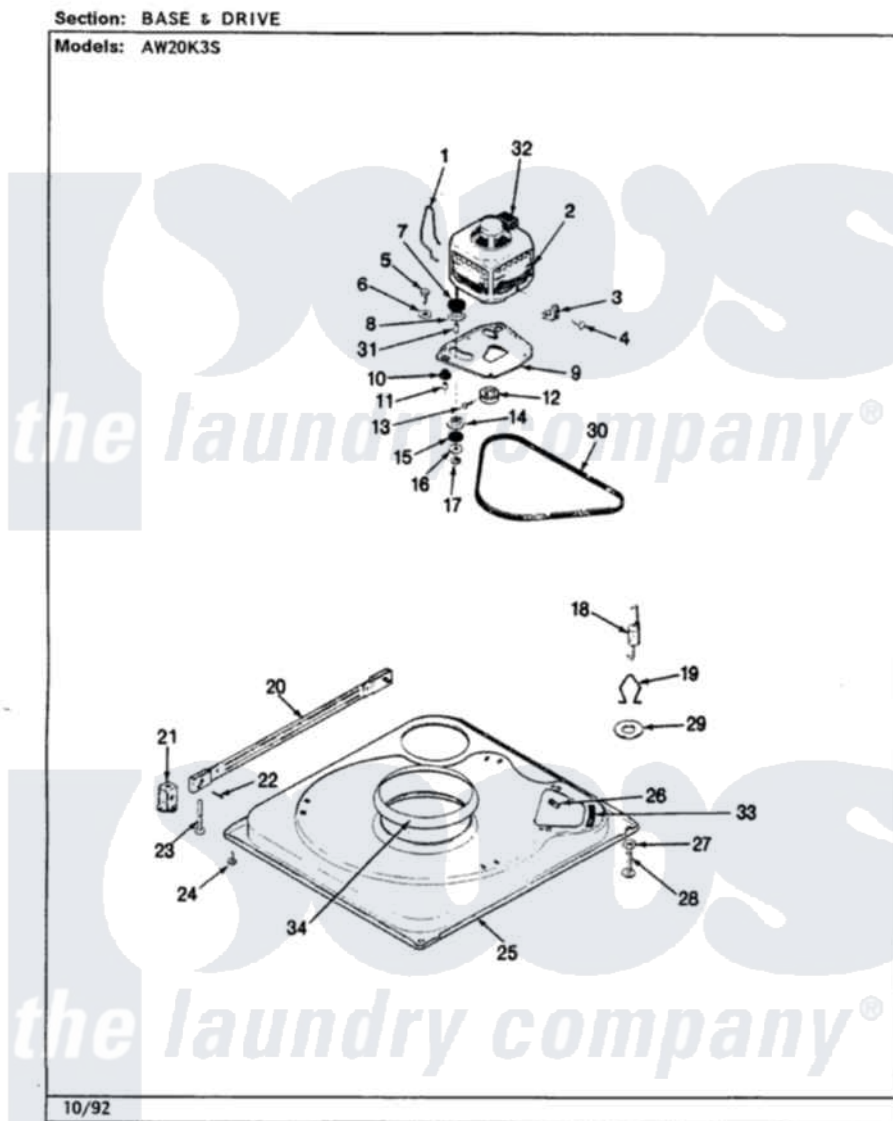

Admiral AW20K3AS 02 - BASE & DRIVE (REV. A-E)

Admiral Residential Admiral AW20K3AS Washer Parts Parts Diagram 02 - BASE & DRIVE (REV. A-E)
Click on the part number to view part

Item	Original Part Number	Replaced By	Status	Part Description
1	35-0235			Spring, Motor Pivot
2	LA-2002		Not Available	MOTOR KIT
"	35-2030		Not Available	MOTOR
3	33-9945			Slide, Foot
4	25-7418	33001178		Back, Tumbler
5	25-7833	21001977		Screw
6	25-7834			Washer, Motor/Base Screw
7	33-9946			Isolator, Motor
8	33-9944	35-3570		Washer, Motor Pivot
9	35-2810	21001783		Plate And Screw Assembly
10	33-9941	35-3646		Isolator, Motor Plate
11	25-7831			Spacer, Mounting
12	35-2124	W10143344		Pulley
13	25-7117			Set Screw
14	33-9943	35-3571		Slide, Motor Pivot
15	33-9967			Washer, Motor Isolator

16	25-7047		Washer, Flat
17	25-7325	Y707702	Locknut
18	35-2681		Not Available SPRING, SUSPENSION
19	35-2976		Not Available HOOK, SUSPENSION SPRING
20	35-2049	21001881	Bar, Stabilizer
21	35-2046		Bracket, Stabilizer
22	35-2052		Pin, Stabilizer
23	35-2050	22004469	Leg And Foot Self Stabalizing
24	35-3020	22004469	Leg And Foot Self Stabalizing
25	35-2984		Not Available BASE
26	25-7838	25-7845	Speednut, Motor
27	25-7915		Hex Nut
28	35-0772	25001119	Foot And Pad Assembly
"	35-0837	25001119	Foot And Pad Assembly
29	Y25-7951		Washer, Suspension Hook
30	35-2320	21352320	Belt, Drive
31	25-7830		Spacer
32	33-9765		Switch, Motor
33	35-2065		Pad, Motor Plate
34	35-2357	21002026	Snubber