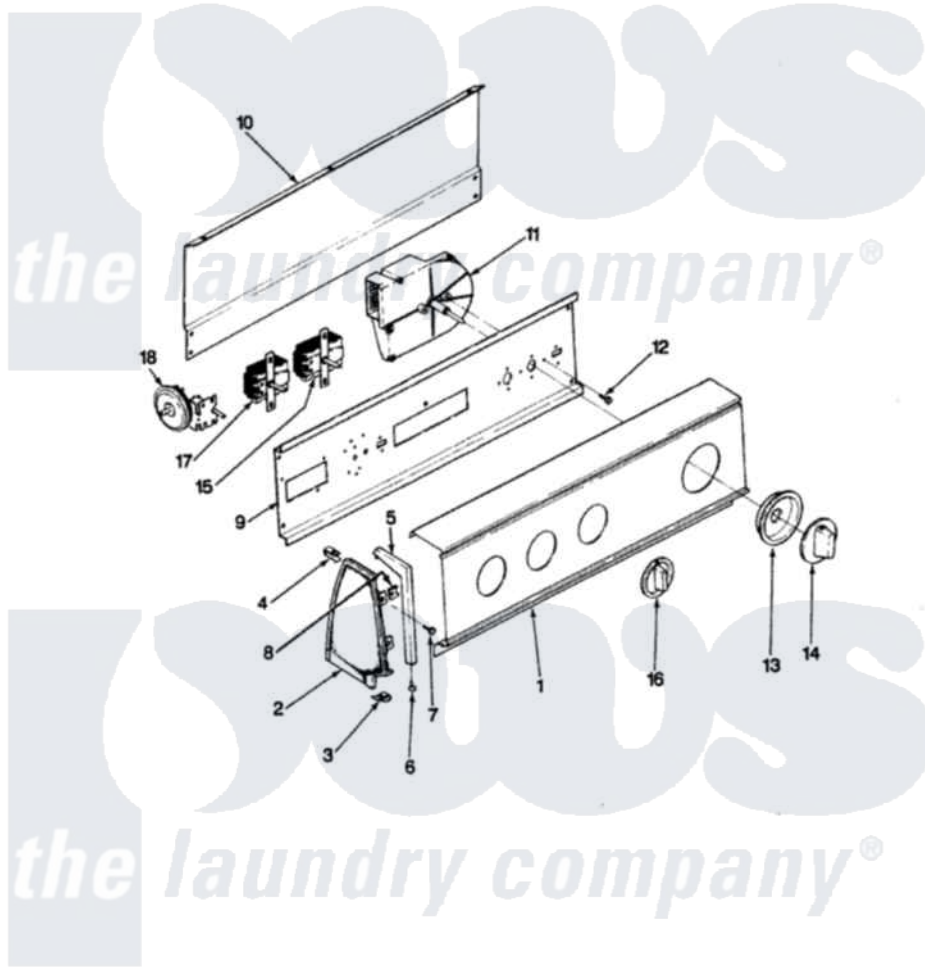

Admiral AW20K3AS 03 - CONTROL PANEL

SECTION: BACKGUARD

MODEL: AW20K3S

Issue Date: 3/91

Admiral [Residential Admiral AW20K3AS Washer Parts](#) Parts Diagram 03 - CONTROL PANEL

[Click on the part number to view part](#)

Item	Original Part Number	Replaced By	Status	Part Description
1	25-7793			Screw
"	25-7702			Speedclip, End Cap To Control Panel
"	35-2852		Not Available	CONTROL PANEL
2	35-2488	21001452		Cap- End
"	35-2487	21001451		Cap- End
3	34-9487		Not Available	PLATE, REINFORCEMENT
"	25-7697	25-2219		Screw
"	25-7851			Speedclip, End Cap To Top
4	25-7435	33002917		Screw, No.10-16
5	53-0277		Not Available	TRIM, END CAP (RT)
"	53-0278		Not Available	TRIM, END CAP (LT)
6	25-7760			Screw
7	25-3092	90767		Screw, 8A X 3/8 HeX Washer Head Tapping
8	25-7702			Speedclip, End Cap To Control Panel

9	53-1676		Shield, Control
10	25-3092	90767	Screw, 8A X 3/8 HeX Washer Head Tapping
"	35-2688	21001460	Shield, Rear
"	25-3457		Screw, Sems
11	35-2845		Timer
12	25-0206	Not Available	SCREW, TIMER TO SHIELD
13	35-2255	21001497	Skirt Ri
14	35-2486	12500058	Knob Ski
15	25-3092	90767	Screw, 8A X 3/8 HeX Washer Head Tapping
"	35-2838	35-2839	Switch
16	35-2185	21001283	Knob, Selector---Piq
17	35-2619	Not Available	SWITCH 4POS SPEED
"	25-3092	90767	Screw, 8A X 3/8 HeX Washer Head Tapping
18	35-2569	Not Available	MANUAL, USE & CARE
"	35-2801	21001554	Switch, Water Level