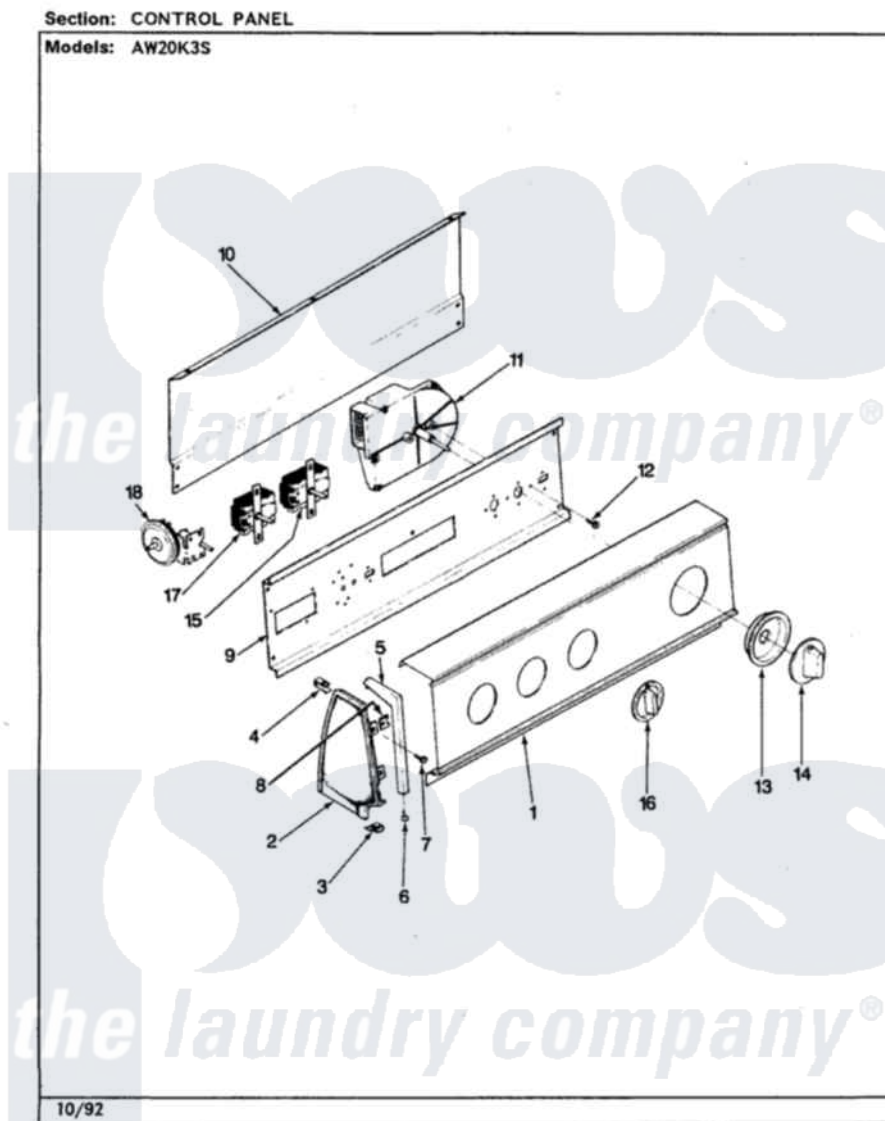

Admiral AW20K3AS 04 - CONTROL PANEL (REV. A-E)

Admiral [Residential Admiral AW20K3AS Washer Parts](#) Parts Diagram 04 - CONTROL PANEL (REV. A-E)
Click on the part number to view part

Item	Original Part Number	Replaced By	Status	Part Description
1	25-7702			Speedclip, End Cap To Control Panel
"	25-7793			Screw
"	35-2852		Not Available	CONTROL PANEL
2	35-2487	21001451		Cap- End
"	35-2488	21001452		Cap- End
3	25-7851			Speedclip, End Cap To Top
"	25-7697	25-2219		Screw
"	34-9487		Not Available	PLATE, REINFORCEMENT
4	25-7435	33002917		Screw, No.10-16
"	25-7852			Speedclip, Rr Shld To End Cap
5	53-0277		Not Available	TRIM, END CAP (RT)
"	53-0278		Not Available	TRIM, END CAP (LT)
6	25-7760			Screw
7	25-3092	90767		Screw, 8A X 3/8 HeX Washer Head Tapping

8	25-7702		Speedclip, End Cap To Control Panel
9	53-1676		Shield, Control
10	25-3457		Screw, Sems
"	25-3092	90767	Screw, 8A X 3/8 HeX Washer Head Tapping
"	25-7853	25-7933	Ring, Retaining
"	35-2688	21001460	Shield, Rear
11	35-2845		Timer
12	25-0205	216412	Screw, Bracket To Timer
13	35-2255	21001497	Skirt Ri
14	35-2486	12500058	Knob Ski
15	35-2838	35-2839	Switch
"	25-3092	90767	Screw, 8A X 3/8 HeX Washer Head Tapping
16	35-2185	21001283	Knob, Selector----Piq
17	35-2619		Not Available SWITCH 4POS SPEED
"	25-3092	90767	Screw, 8A X 3/8 HeX Washer Head Tapping
18	35-2801	21001554	Switch, Water Level
"	25-3092	90767	Screw, 8A X 3/8 HeX Washer Head Tapping
"	35-3283	21001554	Switch, Water Level
NI	35-2569		Not Available MANUAL, USE & CARE