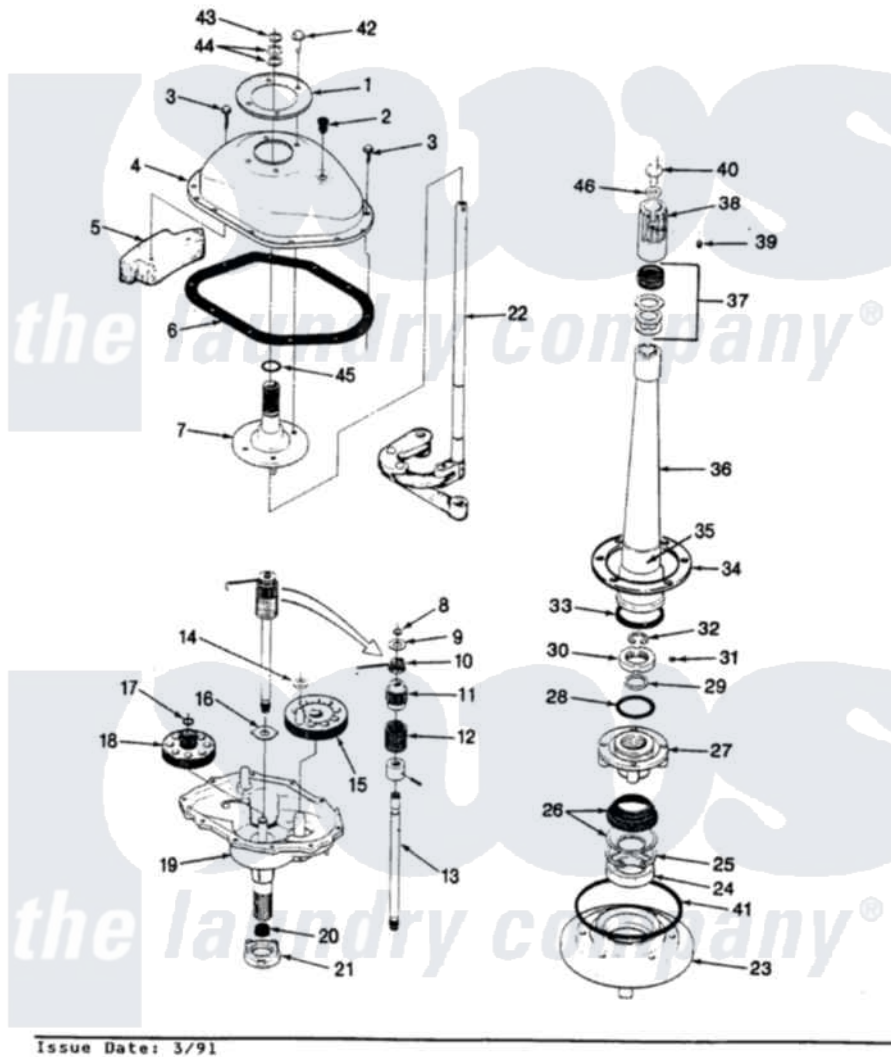

Admiral AW20K3AS 05 - TRANSMISSION & RELATED PARTS

SECTION: TRANSMISSION & RELATED PARTS
MODEL: AW20K3S

Issue Date: 3/91

Admiral Residential Admiral AW20K3AS Washer Parts Parts Diagram 05 - TRANSMISSION & RELATED PARTS
Click on the part number to view part

Item	Original Part Number	Replaced By	Status	Part Description
1	33-9893	33-7187		Covr Reinforcmt
2	35-2621			Plug, Oil Fill
3	25-7916			Bolt
4	35-2620		Not Available	COVER, TRANSMISSION
5	35-2642			Counterweight
6	35-1030		Not Available	GASKET, TRANSMISSION HOUSING
7	35-2654			Drive Tube Assembly
8	25-7847			Ring, Retaining
9	25-7416		Not Available	WASHER, FLAT
10	33-6114	33-6463		Spring
11	35-2001			Pinion, Drive
12	35-2116		Not Available	DRIVE SHAFT & HUB ASSY
13	35-2116		Not Available	DRIVE SHAFT & HUB ASSY
"	LA-2005			Clutch Assembly Kit
14	25-7091			Thrust Washer
15	35-2631		Not Available	GEAR, CRANK

16	35-2070		Washer, Steel W/Tab
"	25-7274	Not Available	WASHER, STEEL
"	35-2462	35-3825	Washer, Nylon
17	25-7853	25-7933	Ring, Retaining
18	35-2527		Gear, Cluster
19	35-2640	Not Available	TRANSMISSION HOUSING
20	35-2010	207843	Lip Seal Repair Kit
21	35-2111	12001562	Bearing Assembly
22	35-2637	Not Available	LINKAGE ASSY
23	35-2059	35-2450	Housing Assembly, Bearing And Seal
24	35-2205		Bearing, Spin
25	25-7849		Retaining Ring
26	33-7224N		Tub Seal Assembly
27	33-9987	Not Available	BASKET HUB ASM
28	35-2061		Gasket, Tub To Housing
29	25-7722	33-4293N	Gasket Kit
30	33-9507	33-9504	Locknut
31	25-7120		Set Screw
32	25-7848		Retaining Ring
33	33-8718		Gasket
34	35-0930		Gasket
35	33-6790		Bearing, Agitator
36	33-4283N	Not Available	CENTERPOST KIT
37	33-7806N		Seal Assembly
38	33-9729	Not Available	DRIVE BLOCK ASM
39	25-7378		Set Screw
40	33-6817		Stud
41	35-2060		Seal, Tub To Housing
42	25-7359		Screw
43	25-7848		Retaining Ring
44	25-7057		Washer, Flat
45	25-7722	33-4293N	Gasket Kit
46	25-7316		Flat Washer
NI	LA-2001	Not Available	TRANSMISSION REPLACEMENT KIT