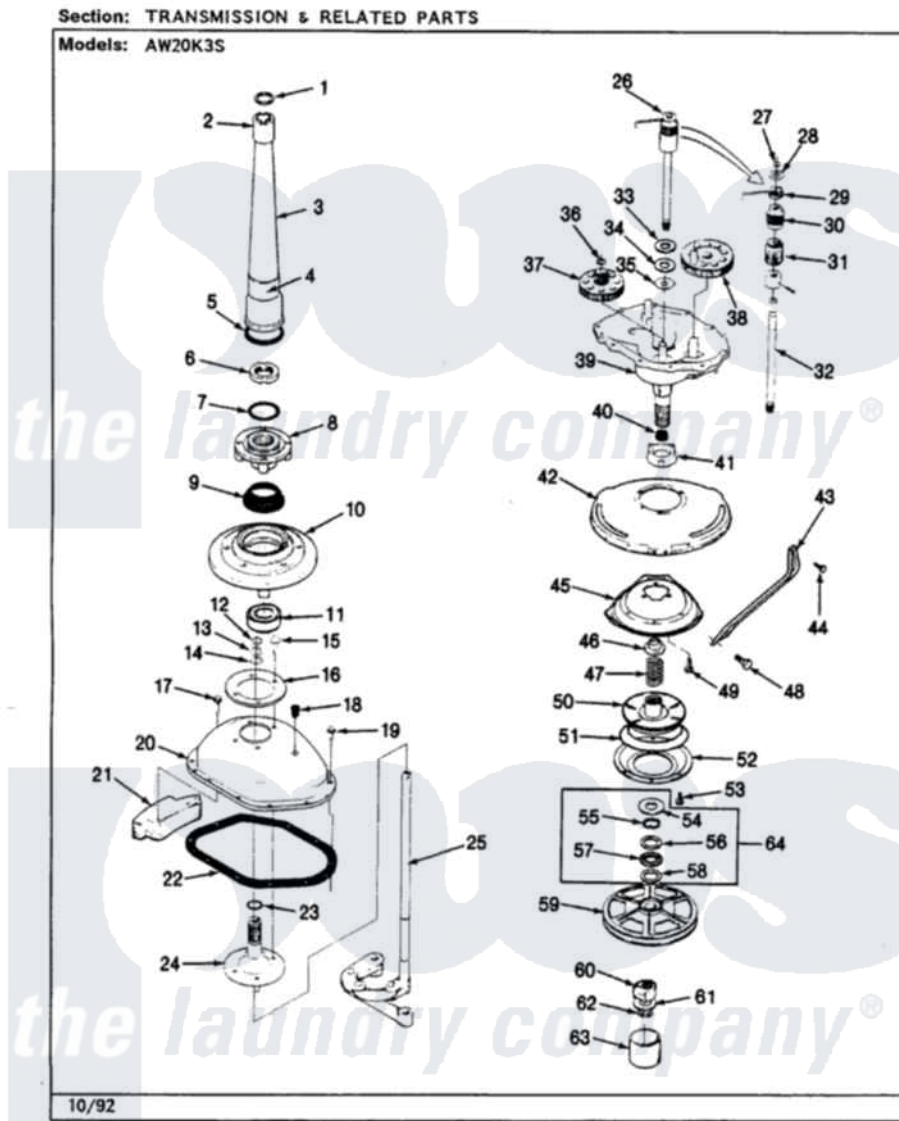

Admiral AW20K3AS 06 - TRANSMISSION & RELATED PARTS (REV. A-E)

Admiral [Residential Admiral AW20K3AS Washer Parts](#) Parts Diagram 06 - TRANSMISSION & RELATED PARTS (REV. A-E)

[Click on the part number to view part](#)

Item	Original Part Number	Replaced By	Status	Part Description
1	25-7941			"O" Ring, Agtr Drive Shaft
2	35-2835	21001066		Bearing, Centerpost
3	35-2792	21001401		Center Pos
4	33-6790			Bearing, Agitator
"	35-2983		Not Available	CENTERPOST ASSY.
5	35-2906			Seal, Centerpost Bottom
6	35-2791			Nut, Spin Tube
7	25-7938			"O" Ring, Basket Drive Hub
8	35-3647	W10219156		Tub Seal
"	35-2715		Not Available	BASKET DRIVE HUB ASSY
9	35-2974			Tub Seal/Hub Assembly
10	35-2716	12001561		Bearing And Seal Housing Assembly
11	35-2972	12001561		Bearing And Seal Housing Assembly
"	35-2205			Bearing, Spin