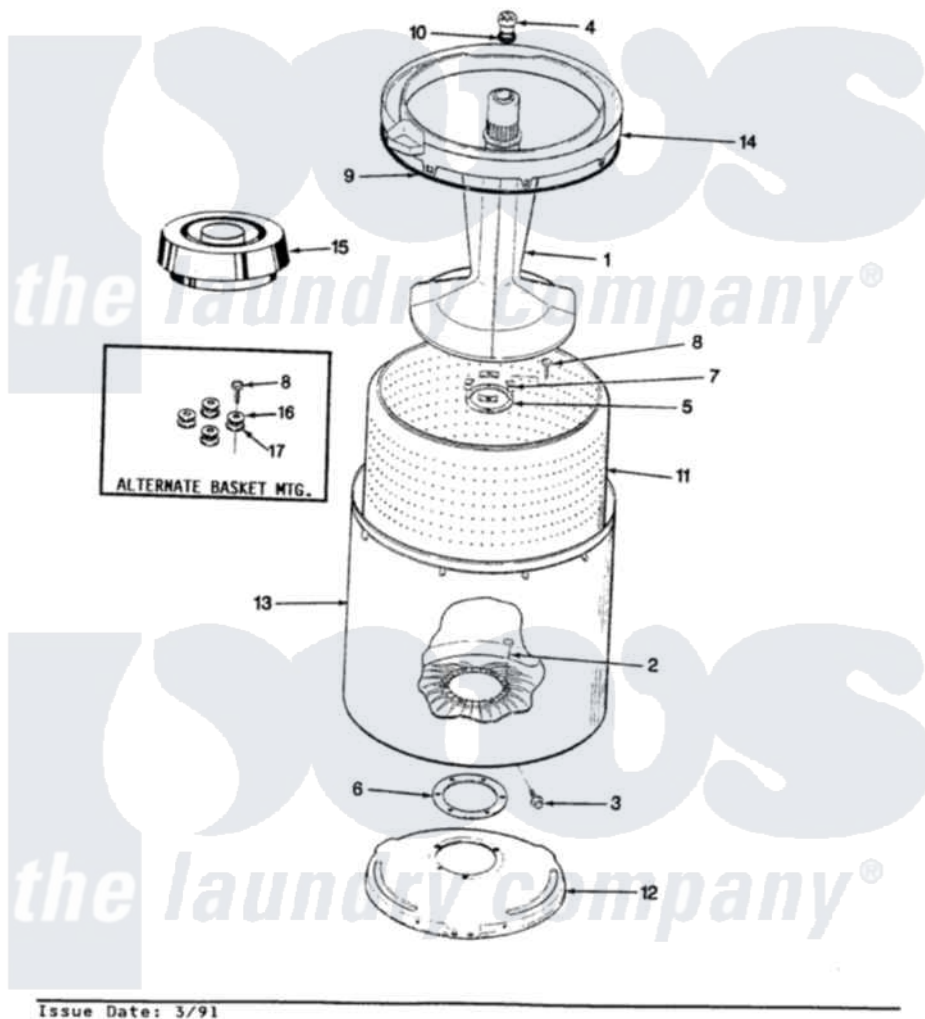

Admiral AW20K3AS 07 - TUB

SECTION: TUB
MODEL: AW20K3S

Admiral Residential Admiral AW20K3AS Washer Parts Parts Diagram 07 - TUB
Click on the part number to view part

Item	Original Part Number	Replaced By	Status	Part Description
1	35-2456	33-4352		Agitator
2	35-2062	21001063		Screw, Shoulder
3	25-7914	22002933		Screw
4	33-6241			Cap
5	35-2060			Seal, Tub To Housing
6	35-2061			Gasket, Tub To Housing
7	35-8799		Not Available	REINFORCEMENT PLATE
8	25-7783	4356852		Screw
9	35-2328			Seal, Tub Top
10	25-7330			Rubber Washer
11	35-2508		Not Available	BASKET WHITE
12	35-2529		Not Available	TUB SUPPORT
13	35-2038			Tub
14	35-2034		Not Available	TOP, TUB
15	35-2262		Not Available	SHIELD, TUB TOP
"	35-2550			Dispenser, Rinse