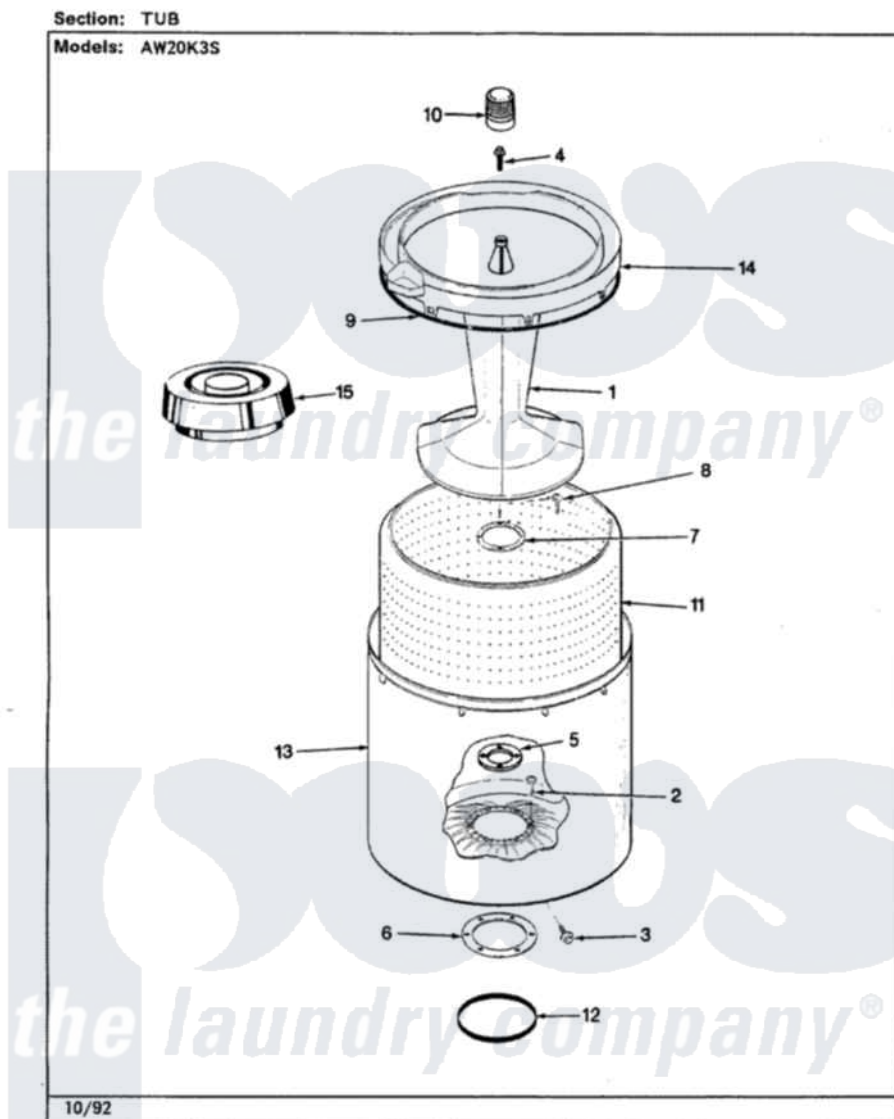

# Admiral AW20K3AS 08 - TUB (REV. A-E)

Admiral [Residential Admiral AW20K3AS Washer Parts](#) Parts Diagram 08 - TUB (REV. A-E)

[Click on the part number to view part](#)

Item	Original Part Number	Replaced By	Status	Part Description
1	<a href="#">35-3580</a>			Agitator
"	35-2717	<a href="#">35-3580</a>		Agitator
2	25-7947	<a href="#">21001063</a>		Screw, Shoulder
3	25-7953	<a href="#">22002933</a>		Screw
4	25-7948	<a href="#">W10309247</a>		Screw
5	<a href="#">35-3685</a>			Gasket, Basket To Centerpost
"	35-2980	<a href="#">35-3685</a>		Gasket, Basket To Centerpost
6	<a href="#">35-3686</a>			Gasket, Tub To Housing
"	<a href="#">35-2979</a>			Gasket, Tub/Hsg
7	<a href="#">35-3014</a>			Gasket And Reinf. Plate Assembly
8	25-7783	<a href="#">4356852</a>		Screw
9	<a href="#">35-2328</a>			Seal, Tub Top
10	<a href="#">35-2733</a>			Cap, Agitator
11	35-3016		Not Available	BASKET ASSY
12	<a href="#">35-2978</a>			Seal, Tub/Housing
13	<a href="#">35-3700</a>			Tub Assembly

"	35-2952	<a href="#">35-3700</a>	Tub Assembly
14	35-2262	Not Available	SHIELD, TUB TOP
"	35-2034	Not Available	TOP, TUB
"	35-3578	Not Available	TOP, TUB
15	<a href="#">35-2550</a>		Dispenser, Rinse