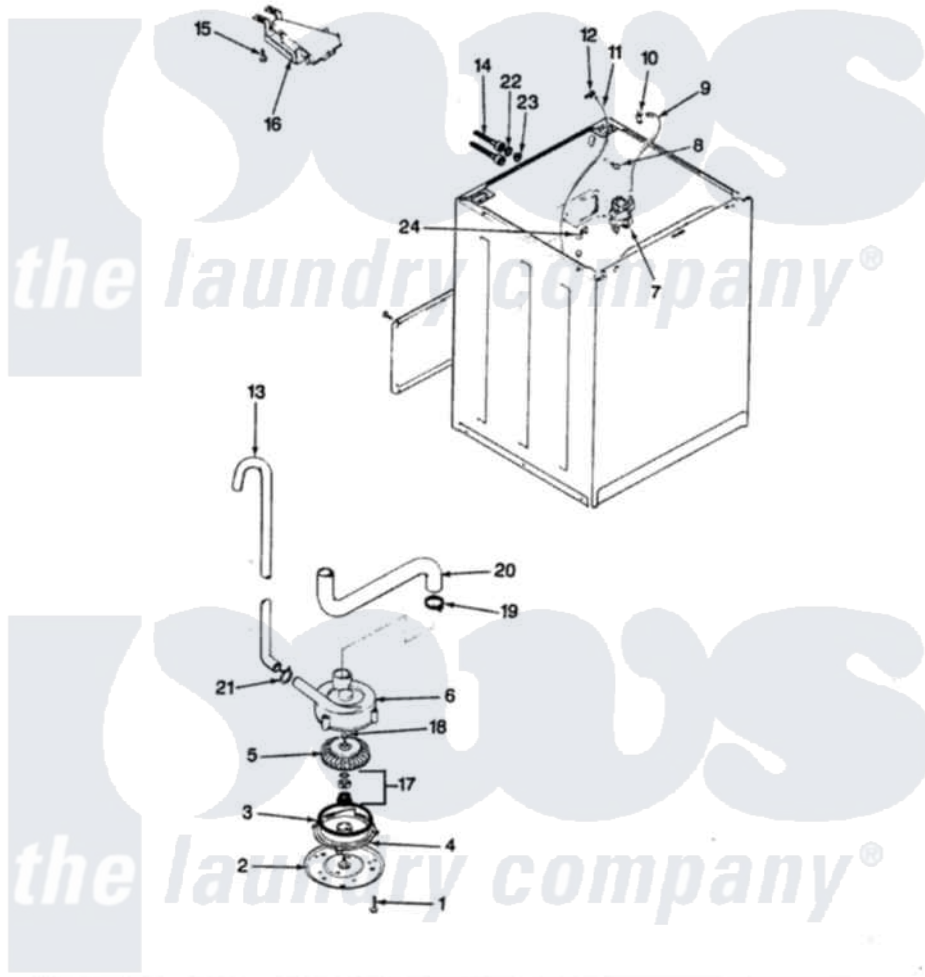

Admiral AW20K3AS 09 - WATER CARRYING & PUMP ASSY.

SECTION: WATER CARRYING & PUMP ASSEMBLY
 MODEL: AW20K3S

Issue Date: 3/91

Admiral [Residential Admiral AW20K3AS Washer Parts](#) Parts Diagram 09 - WATER CARRYING & PUMP ASSY.
 Click on the part number to view part

Item	Original Part Number	Replaced By	Status	Part Description
1	25-7405	3196164		Screw
2	33-6035		Not Available	PLATE & PULLEY ASSY.
3	33-6032			Gasket
4	35-2058			Base, Pump
5	35-2057	35-6465		Pump Assem
6	35-2099	35-6465		Pump Assem
"	35-2056		Not Available	HOUSING, PUMP
7	35-2374	35-2374N		Valve, Water
"	25-7220			Clip, Cabinet Top
8	25-7867	596669		Clamp, Manifold
9	35-2378	12002749		Hose, Flume Kit
10	25-7867	596669		Clamp, Manifold
11	35-2322	21001748		Hose, Pressure Switch
"	35-2261		Not Available	PAD, PRESSURE SWITCH HOSE
12	33-6099			Clamp
13	33-9436	211704		Hose, Drain

14	33-7046	89503	Hose-Inlet
"	35-0873	76313	Hosefill
15	25-3092	90767	Screw, 8A X 3/8 HeX Washer Head Tapping
16	35-2051	21001760	Flume Assembly / Water Diverter
17	35-0707		Seal, Seat And "O" Ring
18	25-7894	W10001180	Screw
19	25-6099	33-6099	Clamp
20	35-2131	Not Available	HOSE, SUMP TO PUMP
21	25-7080	285655	Clamp, Hose
22	25-7048		Washer
23	33-7313	33-4264N	Strainer And Washer Kit
24	33-6099		Clamp