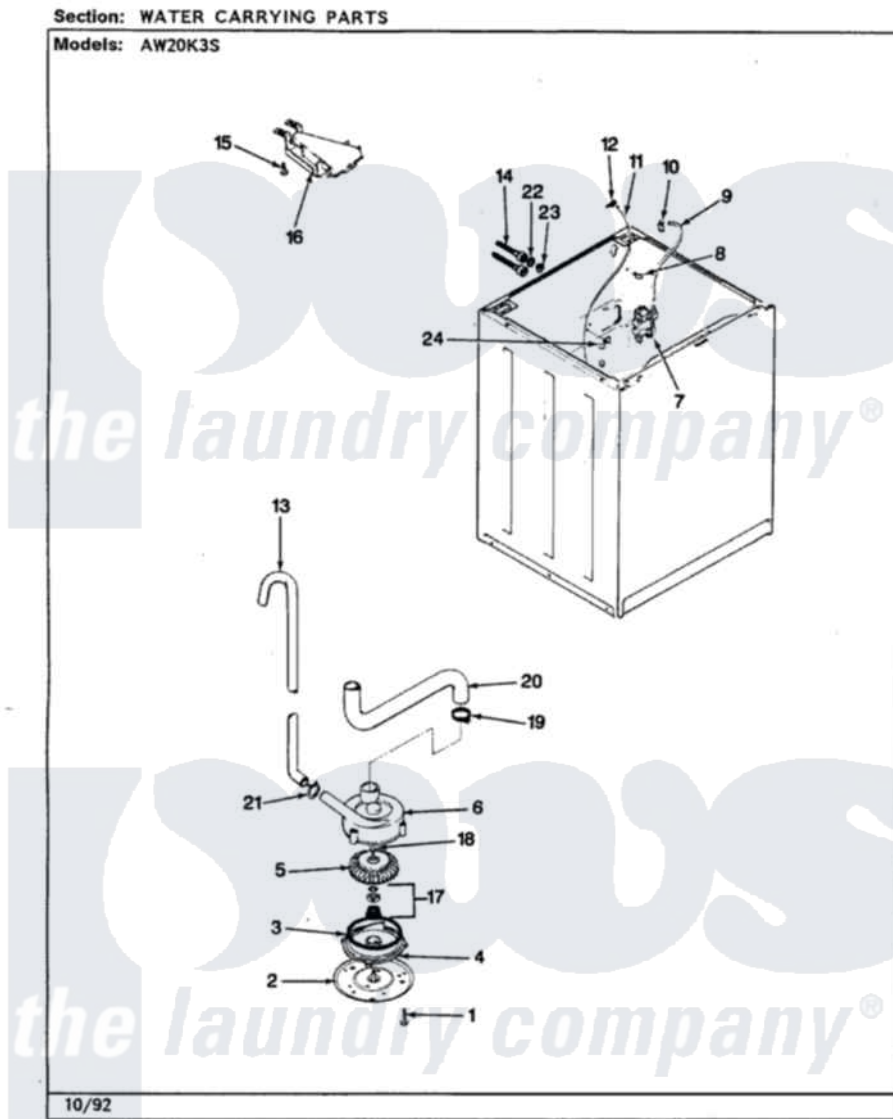

Admiral AW20K3AS 10 - WATER CARRYING (REV. A-E)

Admiral [Residential Admiral AW20K3AS Washer Parts](#) Parts Diagram 10 - WATER CARRYING (REV. A-E)
 Click on the part number to view part

Item	Original Part Number	Replaced By	Status	Part Description
1	25-7405	3196164		Screw
2	33-6035		Not Available	PLATE & PULLEY ASSY.
3	33-6032			Gasket
4	35-2058			Base, Pump
5	35-2057	35-6465		Pump Assem
6	35-2099	35-6465		Pump Assem
"	35-2344			Restrictor, Flow
"	35-2056		Not Available	HOUSING, PUMP
7	25-7220			Clip, Cabinet Top
"	35-2374	35-2374N		Valve, Water
8	25-7867	596669		Clamp, Manifold
9	35-2378	12002749		Hose, Flume Kit
10	25-7867	596669		Clamp, Manifold
11	35-2322	21001748		Hose, Pressure Switch
"	35-2261		Not Available	PAD, PRESSURE SWITCH HOSE
12	33-6099			Clamp

13	35-2896	211704	Hose, Drain
14	35-0873	76313	Hosefill
"	33-7046	89503	Hose-Inlet
15	25-3092	90767	Screw, 8A X 3/8 HeX Washer Head Tapping
16	35-2051	21001760	Flume Assembly / Water Diverter
17	35-0707		Seal, Seat And "O" Ring
18	25-7894	W10001180	Screw
19	25-6069	Not Available	CORBIN CLAMP
"	25-6068	285655	Clamp, Hose
20	35-3584	21001915	Hose, Tub To Pump
"	35-2982		Hose Tub To Pump
21	25-7080	285655	Clamp, Hose
22	25-7048		Washer
23	33-7313	33-4264N	Strainer And Washer Kit
24	25-7796	596669	Clamp, Manifold