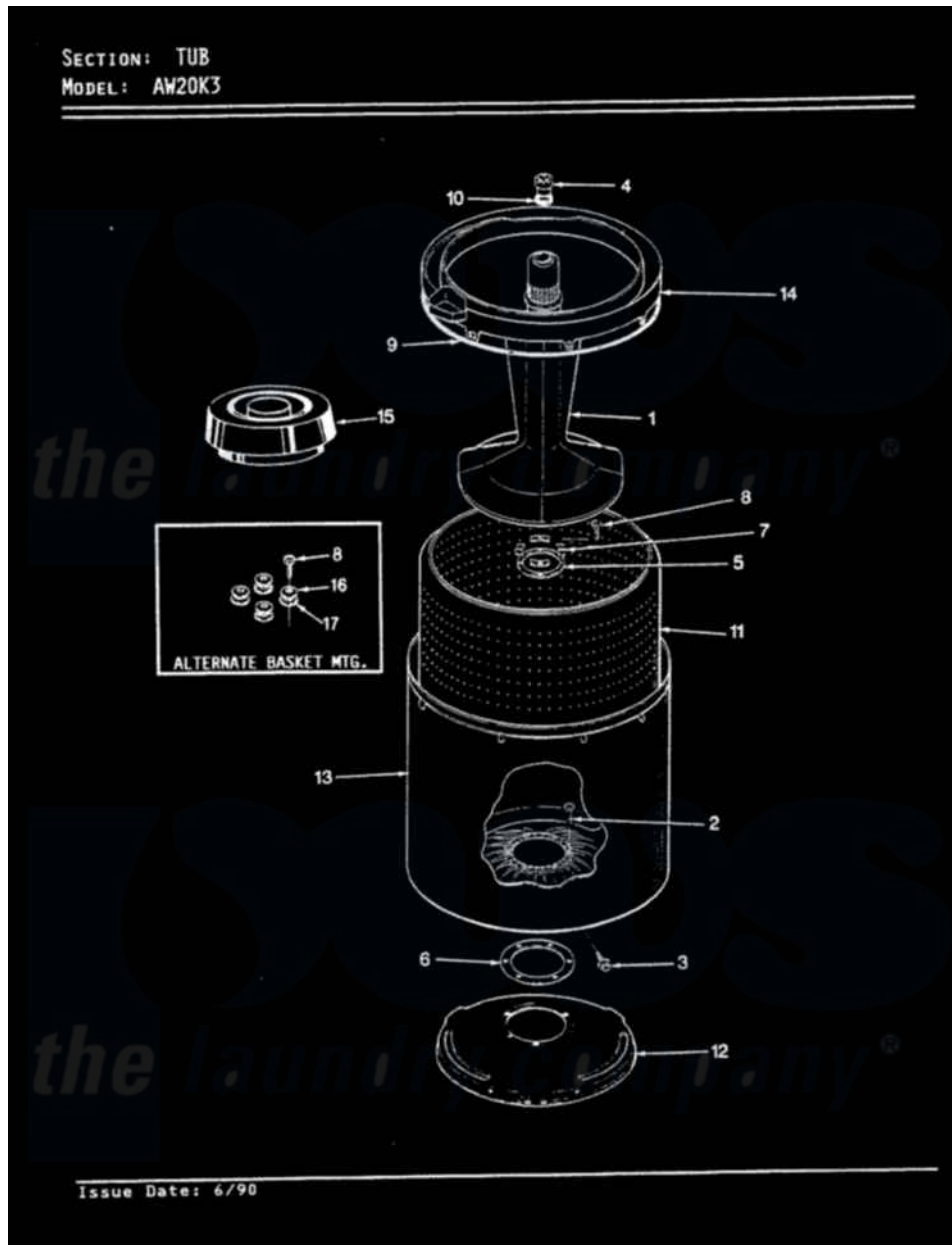

Admiral AW20K3H 12 - TUB (REV. E-J)

Admiral Residential Admiral AW20K3H Washer Parts Parts Diagram 12 - TUB (REV. E-J)
 Click on the part number to view part

Item	Original Part Number	Replaced By	Status	Part Description
1	35-2456	33-4352		Agitator
2	35-2062	21001063		Screw, Shoulder
3	25-7914	22002933		Screw
4	33-6241			Cap
5	35-2060			Seal, Tub To Housing
6	35-2061			Gasket, Tub To Housing
7	35-8799		Not Available	REINFORCEMENT PLATE
8	25-7783	4356852		Screw
9	35-2328			Seal, Tub Top
10	25-7330			Rubber Washer
11	35-2508		Not Available	BASKET WHITE
12	35-2529		Not Available	TUB SUPPORT
13	35-2038			Tub
14	35-2034		Not Available	TOP, TUB
15	35-2262		Not Available	SHIELD, TUB TOP
"	35-2550			Dispenser, Rinse