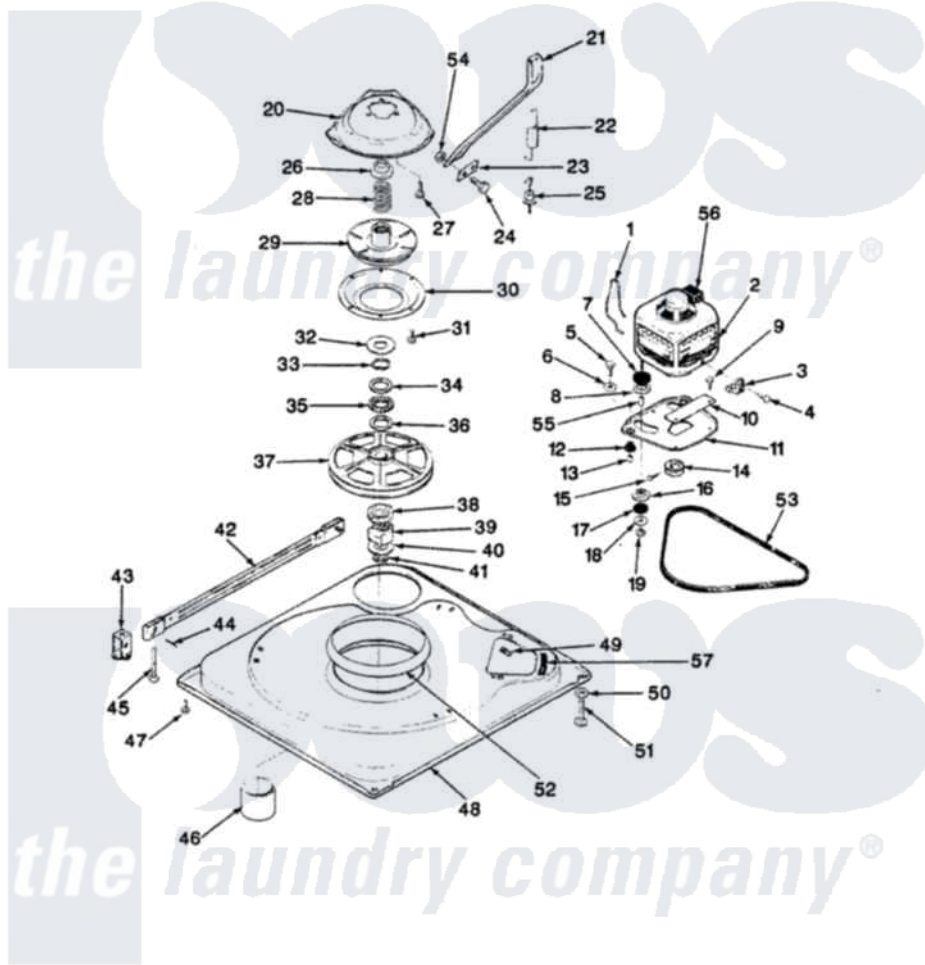

# Admiral AW20K3HS 01 - BASE & DRIVE

SECTION: BASE & DRIVE  
MODEL: AW20K3S

Issue Date: 3/91

Admiral [Residential Admiral AW20K3HS Washer Parts](#) Parts Diagram 01 - BASE & DRIVE  
Click on the part number to view part

Item	Original Part Number	Replaced By	Status	Part Description
1	<a href="#">35-0235</a>			Spring, Motor Pivot
2	35-2030		Not Available	MOTOR
"	LA-2002		Not Available	MOTOR KIT
3	<a href="#">33-9945</a>			Slide, Foot
4	25-7418	<a href="#">33001178</a>		Back, Tumbler
5	25-7833	<a href="#">21001977</a>		Screw
6	<a href="#">25-7834</a>			Washer, Motor/Base Screw
7	<a href="#">33-9946</a>			Isolator, Motor
8	33-9944	<a href="#">35-3570</a>		Washer, Motor Pivot
9	25-3083	<a href="#">212951</a>		Screw, No.6-32 X 1/4 Inch
10	33-9947		Not Available	DBL.PIVOT SLIDE
11	35-2810	<a href="#">21001783</a>		Plate And Screw Assembly
12	33-9941	<a href="#">35-3646</a>		Isolator, Motor Plate
13	<a href="#">25-7831</a>			Spacer, Mounting
14	35-2124	<a href="#">W10143344</a>		Pulley
15	<a href="#">25-7117</a>			Set Screw