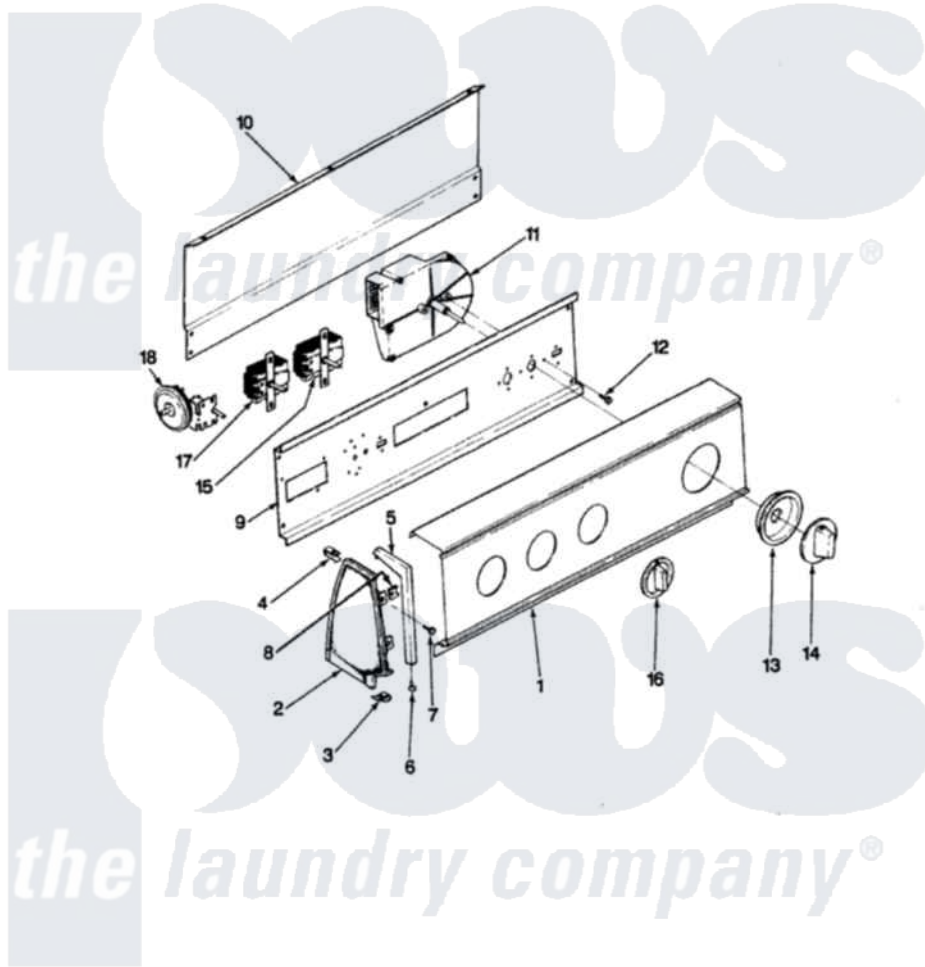

# Admiral AW20K3HS 03 - CONTROL PANEL

SECTION: BACKGUARD

MODEL: AW20K3S

Issue Date: 3/91

Admiral [Residential Admiral AW20K3HS Washer Parts](#) Parts Diagram 03 - CONTROL PANEL

[Click on the part number to view part](#)

Item	Original Part Number	Replaced By	Status	Part Description
1	<a href="#">25-7793</a>			Screw
"	<a href="#">25-7702</a>			Speedclip, End Cap To Control Panel
"	35-2852		Not Available	CONTROL PANEL
2	35-2488	<a href="#">21001452</a>		Cap- End
"	35-2487	<a href="#">21001451</a>		Cap- End
3	34-9487		Not Available	PLATE, REINFORCEMENT
"	25-7697	<a href="#">25-2219</a>		Screw
"	<a href="#">25-7851</a>			Speedclip, End Cap To Top
4	25-7435	<a href="#">33002917</a>		Screw, No.10-16
5	53-0277		Not Available	TRIM, END CAP (RT)
"	53-0278		Not Available	TRIM, END CAP (LT)
6	<a href="#">25-7760</a>			Screw
7	25-3092	<a href="#">90767</a>		Screw, 8A X 3/8 HeX Washer Head Tapping
8	<a href="#">25-7702</a>			Speedclip, End Cap To Control Panel

9	<a href="#">53-1676</a>		Shield, Control
10	25-3092	<a href="#">90767</a>	Screw, 8A X 3/8 HeX Washer Head Tapping
"	35-2688	<a href="#">21001460</a>	Shield, Rear
"	<a href="#">25-3457</a>		Screw, Sems
11	<a href="#">35-2845</a>		Timer
12	25-0206	Not Available	SCREW, TIMER TO SHIELD
13	35-2255	<a href="#">21001497</a>	Skirt Ri
14	35-2486	<a href="#">12500058</a>	Knob Ski
15	25-3092	<a href="#">90767</a>	Screw, 8A X 3/8 HeX Washer Head Tapping
"	35-2838	<a href="#">35-2839</a>	Switch
16	35-2185	<a href="#">21001283</a>	Knob, Selector---Piq
17	35-2619	Not Available	SWITCH 4POS SPEED
"	25-3092	<a href="#">90767</a>	Screw, 8A X 3/8 HeX Washer Head Tapping
18	35-2569	Not Available	MANUAL, USE & CARE
"	35-2801	<a href="#">21001554</a>	Switch, Water Level