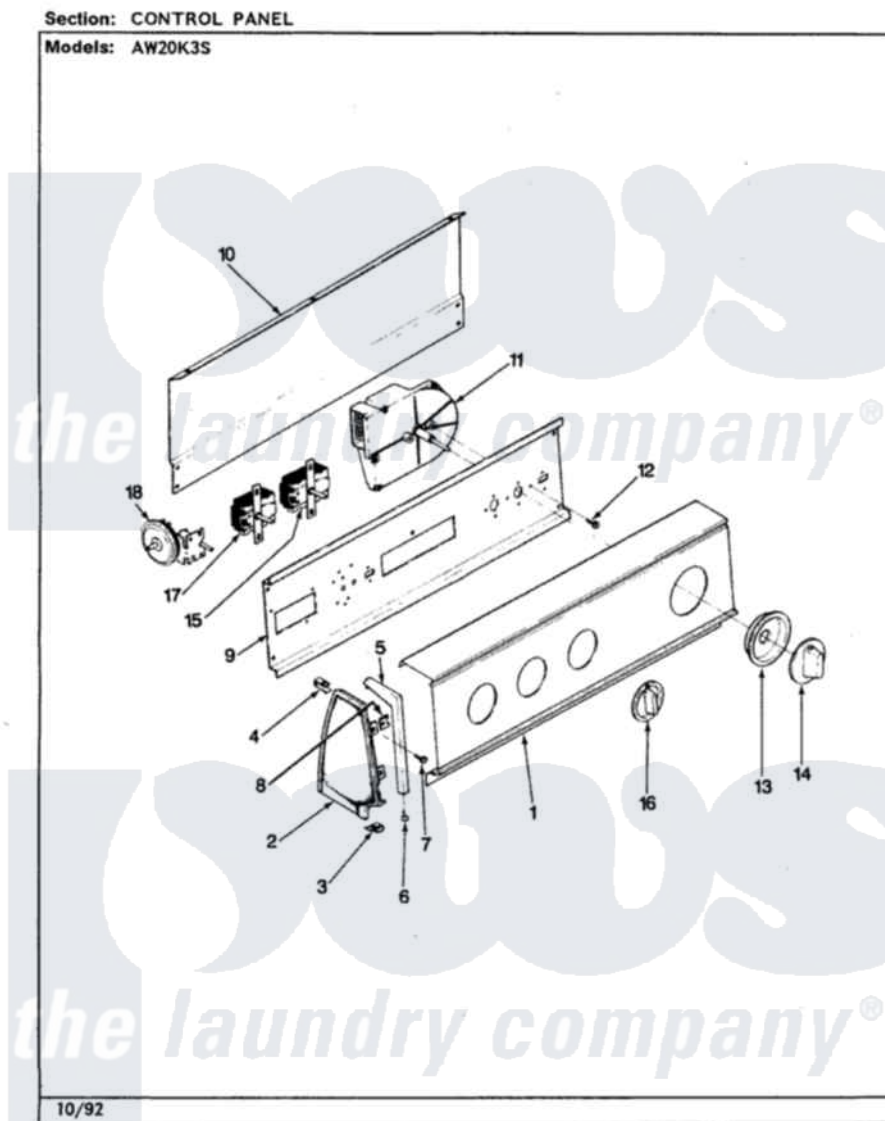

Admiral AW20K3HS 04 - CONTROL PANEL (REV. A-E)

Admiral [Residential Admiral AW20K3HS Washer Parts](#) Parts Diagram 04 - CONTROL PANEL (REV. A-E)
Click on the part number to view part

Item	Original Part Number	Replaced By	Status	Part Description
1	25-7702			Speedclip, End Cap To Control Panel
"	25-7793			Screw
"	35-2852		Not Available	CONTROL PANEL
2	35-2487	21001451		Cap- End
"	35-2488	21001452		Cap- End
3	25-7851			Speedclip, End Cap To Top
"	25-7697	25-2219		Screw
"	34-9487		Not Available	PLATE, REINFORCEMENT
4	25-7435	33002917		Screw, No.10-16
"	25-7852			Speedclip, Rr Shld To End Cap
5	53-0277		Not Available	TRIM, END CAP (RT)
"	53-0278		Not Available	TRIM, END CAP (LT)
6	25-7760			Screw
7	25-3092	90767		Screw, 8A X 3/8 HeX Washer Head Tapping

8	25-7702		Speedclip, End Cap To Control Panel
9	53-1676		Shield, Control
10	25-3457		Screw, Sems
"	25-3092	90767	Screw, 8A X 3/8 HeX Washer Head Tapping
"	25-7853	25-7933	Ring, Retaining
"	35-2688	21001460	Shield, Rear
11	35-2845		Timer
12	25-0205	216412	Screw, Bracket To Timer
13	35-2255	21001497	Skirt Ri
14	35-2486	12500058	Knob Ski
15	35-2838	35-2839	Switch
"	25-3092	90767	Screw, 8A X 3/8 HeX Washer Head Tapping
16	35-2185	21001283	Knob, Selector----Piq
17	35-2619		Not Available SWITCH 4POS SPEED
"	25-3092	90767	Screw, 8A X 3/8 HeX Washer Head Tapping
18	35-2801	21001554	Switch, Water Level
"	25-3092	90767	Screw, 8A X 3/8 HeX Washer Head Tapping
"	35-3283	21001554	Switch, Water Level
NI	35-2569		Not Available MANUAL, USE & CARE