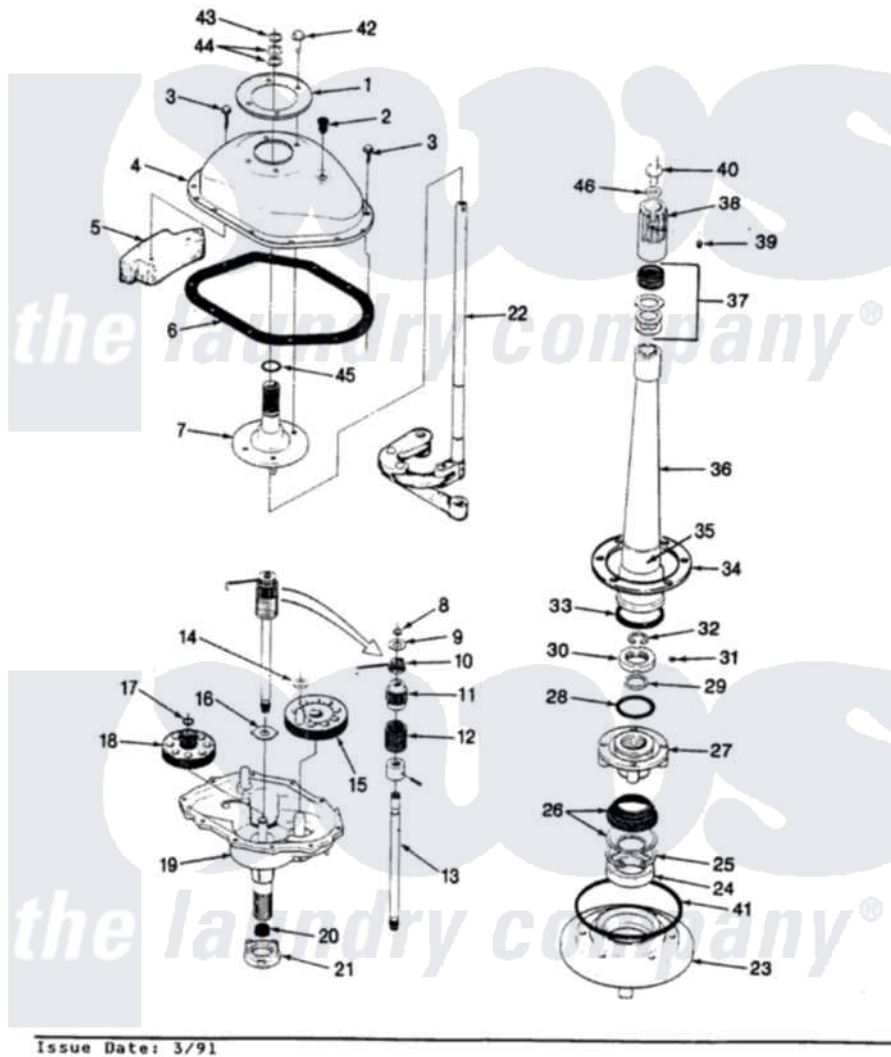

# Admiral AW20K3HS 05 - TRANSMISSION & RELATED PARTS

SECTION: TRANSMISSION & RELATED PARTS  
 MODEL: AW20K3S

Issue Date: 3/91

Admiral Residential Admiral AW20K3HS Washer Parts Parts Diagram 05 - TRANSMISSION & RELATED PARTS  
 Click on the part number to view part

Item	Original Part Number	Replaced By	Status	Part Description
1	33-9893	<a href="#">33-7187</a>		Covr Reinforcmt
2	<a href="#">35-2621</a>			Plug, Oil Fill
3	<a href="#">25-7916</a>			Bolt
4	35-2620		Not Available	COVER, TRANSMISSION
5	<a href="#">35-2642</a>			Counterweight
6	35-1030		Not Available	GASKET, TRANSMISSION HOUSING
7	<a href="#">35-2654</a>			Drive Tube Assembly
8	<a href="#">25-7847</a>			Ring, Retaining
9	25-7416		Not Available	WASHER, FLAT
10	33-6114	<a href="#">33-6463</a>		Spring
11	<a href="#">35-2001</a>			Pinion, Drive
12	35-2116		Not Available	DRIVE SHAFT & HUB ASSY
13	35-2116		Not Available	DRIVE SHAFT & HUB ASSY
"	<a href="#">LA-2005</a>			Clutch Assembly Kit
14	<a href="#">25-7091</a>			Thrust Washer
15	35-2631		Not Available	GEAR, CRANK