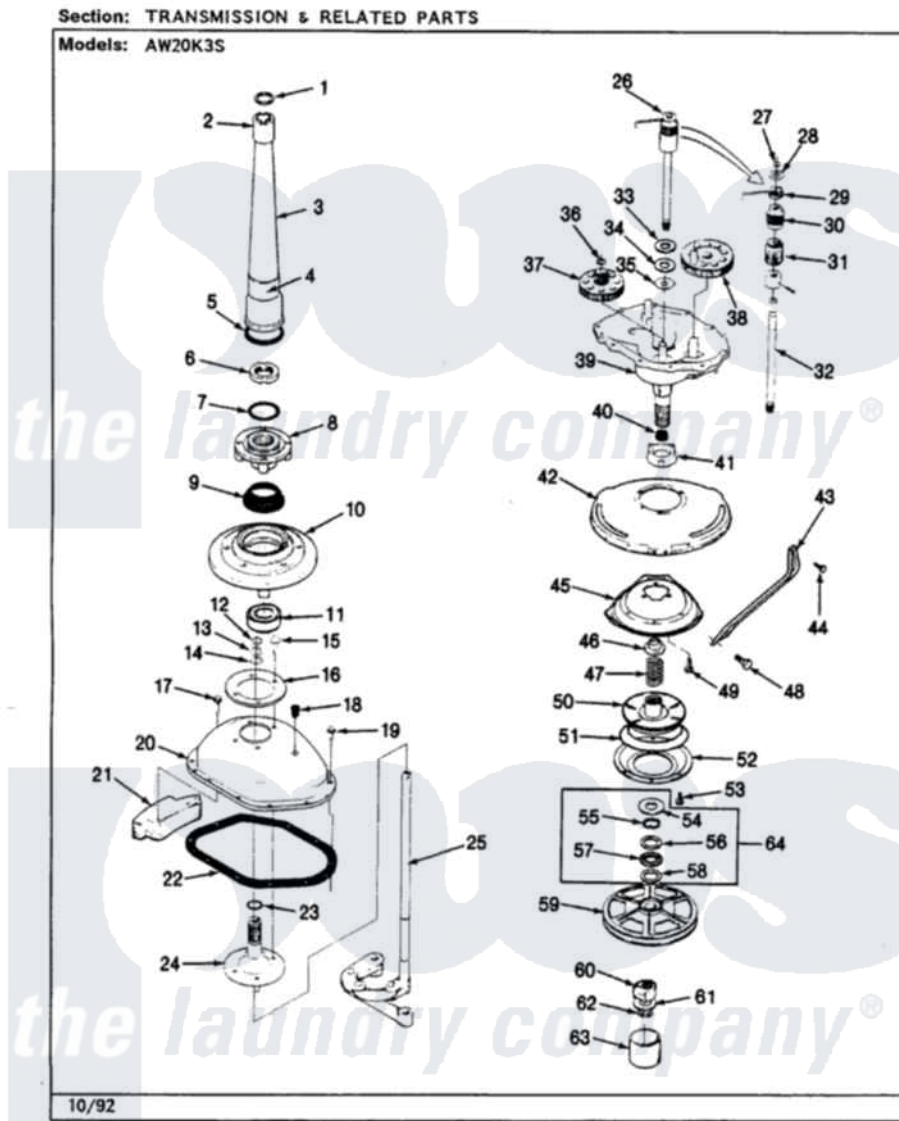

Admiral AW20K3HS 06 - TRANSMISSION & RELATED PARTS (REV. A-E)

Admiral [Residential Admiral AW20K3HS Washer Parts](#) Parts Diagram 06 - TRANSMISSION & RELATED PARTS (REV. A-E)

[Click on the part number to view part](#)

Item	Original Part Number	Replaced By	Status	Part Description
1	25-7941			"O" Ring, Agtr Drive Shaft
2	35-2835	21001066		Bearing, Centerpost
3	35-2792	21001401		Center Pos
4	33-6790			Bearing, Agitator
"	35-2983		Not Available	CENTERPOST ASSY.
5	35-2906			Seal, Centerpost Bottom
6	35-2791			Nut, Spin Tube
7	25-7938			"O" Ring, Basket Drive Hub
8	35-3647	W10219156		Tub Seal
"	35-2715		Not Available	BASKET DRIVE HUB ASSY
9	35-2974			Tub Seal/Hub Assembly
10	35-2716	12001561		Bearing And Seal Housing Assembly
11	35-2972	12001561		Bearing And Seal Housing Assembly
"	35-2205			Bearing, Spin