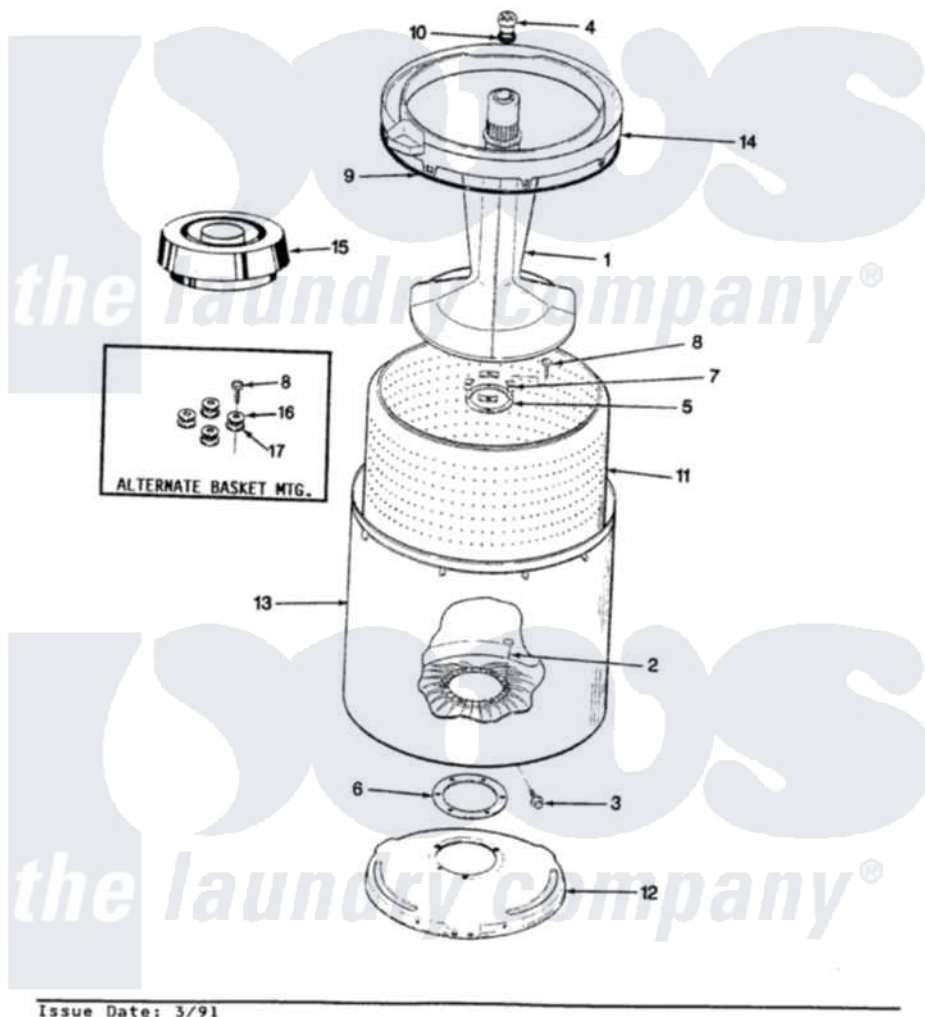

Admiral AW20K3HS 07 - TUB

SECTION: TUB
MODEL: AW20K3S

Issue Date: 3/91

Admiral Residential Admiral AW20K3HS Washer Parts Parts Diagram 07 - TUB
Click on the part number to view part

Item	Original Part Number	Replaced By	Status	Part Description
1	35-2456	33-4352		Agitator
2	35-2062	21001063		Screw, Shoulder
3	25-7914	22002933		Screw
4	33-6241			Cap
5	35-2060			Seal, Tub To Housing
6	35-2061			Gasket, Tub To Housing
7	35-8799		Not Available	REINFORCEMENT PLATE
8	25-7783	4356852		Screw
9	35-2328			Seal, Tub Top
10	25-7330			Rubber Washer
11	35-2508		Not Available	BASKET WHITE
12	35-2529		Not Available	TUB SUPPORT
13	35-2038			Tub
14	35-2034		Not Available	TOP, TUB
15	35-2262		Not Available	SHIELD, TUB TOP
"	35-2550			Dispenser, Rinse