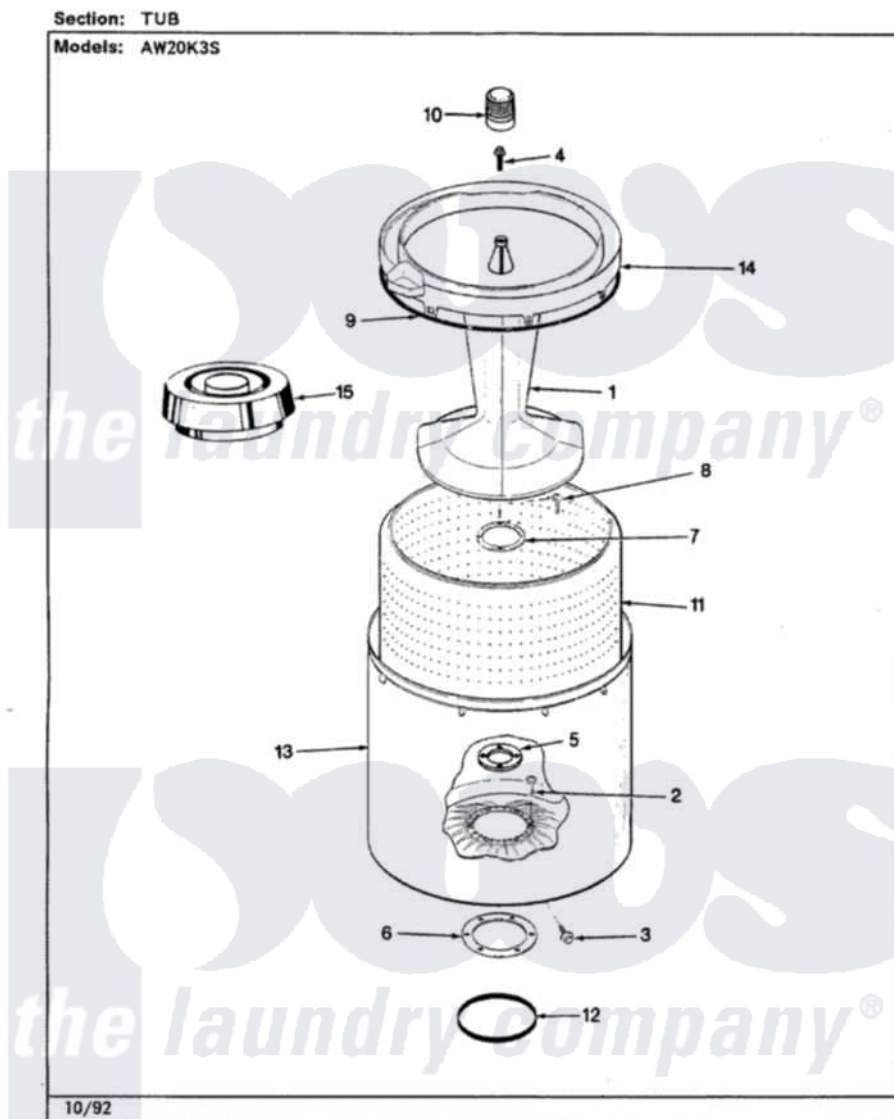

Admiral AW20K3HS 08 - TUB (REV. A-E)

Admiral [Residential Admiral AW20K3HS Washer Parts](#) Parts Diagram 08 - TUB (REV. A-E)

[Click on the part number to view part](#)

Item	Original Part Number	Replaced By	Status	Part Description
1	35-3580			Agitator
"	35-2717	35-3580		Agitator
2	25-7947	21001063		Screw, Shoulder
3	25-7953	22002933		Screw
4	25-7948	W10309247		Screw
5	35-3685			Gasket, Basket To Centerpost
"	35-2980	35-3685		Gasket, Basket To Centerpost
6	35-3686			Gasket, Tub To Housing
"	35-2979			Gasket, Tub/Hsg
7	35-3014			Gasket And Reinf. Plate Assembly
8	25-7783	4356852		Screw
9	35-2328			Seal, Tub Top
10	35-2733			Cap, Agitator
11	35-3016		Not Available	BASKET ASSY
12	35-2978			Seal, Tub/Housing
13	35-3700			Tub Assembly

"	35-2952	35-3700	Tub Assembly
14	35-2262	Not Available	SHIELD, TUB TOP
"	35-2034	Not Available	TOP, TUB
"	35-3578	Not Available	TOP, TUB
15	35-2550		Dispenser, Rinse