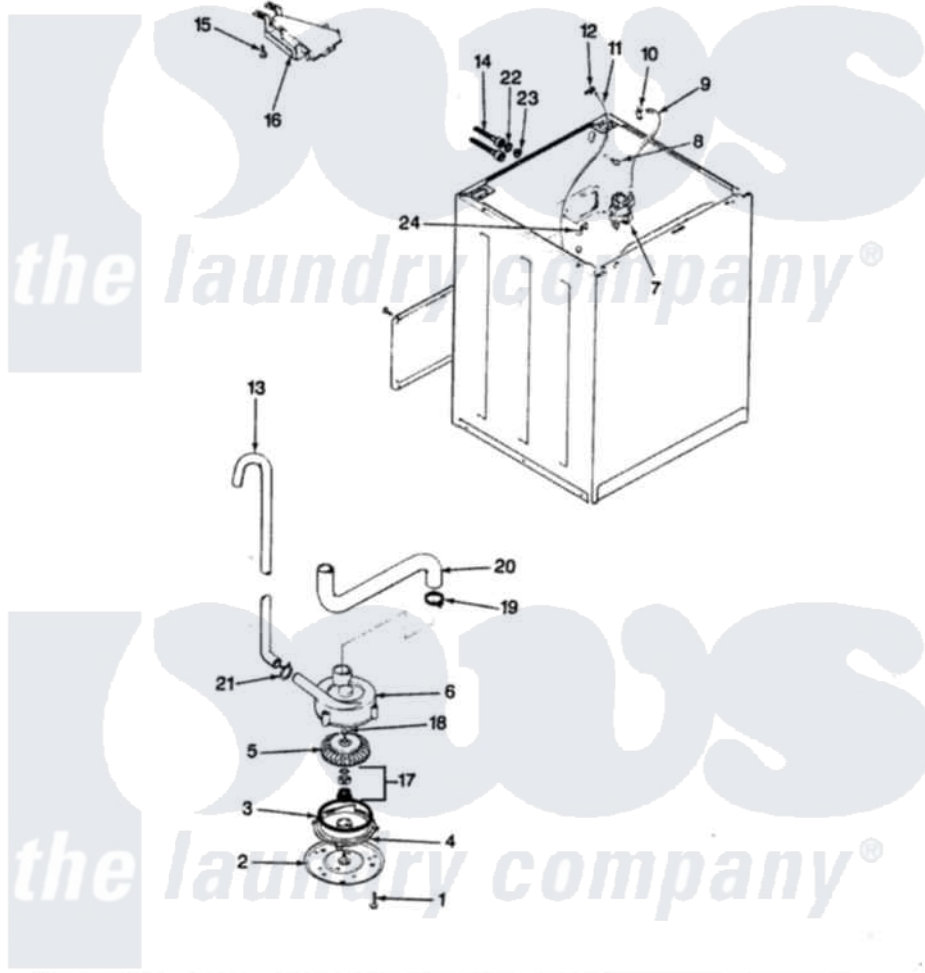

Admiral AW20K3HS 09 - WATER CARRYING & PUMP ASSY.

SECTION: WATER CARRYING & PUMP ASSEMBLY
 MODEL: AW20K3S

Issue Date: 3/91

Admiral Residential Admiral AW20K3HS Washer Parts Parts Diagram 09 - WATER CARRYING & PUMP ASSY.
 Click on the part number to view part

Item	Original Part Number	Replaced By	Status	Part Description
1	25-7405	3196164		Screw
2	33-6035		Not Available	PLATE & PULLEY ASSY.
3	33-6032			Gasket
4	35-2058			Base, Pump
5	35-2057	35-6465		Pump Assem
6	35-2099	35-6465		Pump Assem
"	35-2056		Not Available	HOUSING, PUMP
7	35-2374	35-2374N		Valve, Water
"	25-7220			Clip, Cabinet Top
8	25-7867	596669		Clamp, Manifold
9	35-2378	12002749		Hose, Flume Kit
10	25-7867	596669		Clamp, Manifold
11	35-2322	21001748		Hose, Pressure Switch
"	35-2261		Not Available	PAD, PRESSURE SWITCH HOSE
12	33-6099			Clamp
13	33-9436	211704		Hose, Drain

14	33-7046	89503	Hose-Inlet
"	35-0873	76313	Hosefill
15	25-3092	90767	Screw, 8A X 3/8 HeX Washer Head Tapping
16	35-2051	21001760	Flume Assembly / Water Diverter
17	35-0707		Seal, Seat And "O" Ring
18	25-7894	W10001180	Screw
19	25-6099	33-6099	Clamp
20	35-2131	Not Available	HOSE, SUMP TO PUMP
21	25-7080	285655	Clamp, Hose
22	25-7048		Washer
23	33-7313	33-4264N	Strainer And Washer Kit
24	33-6099		Clamp