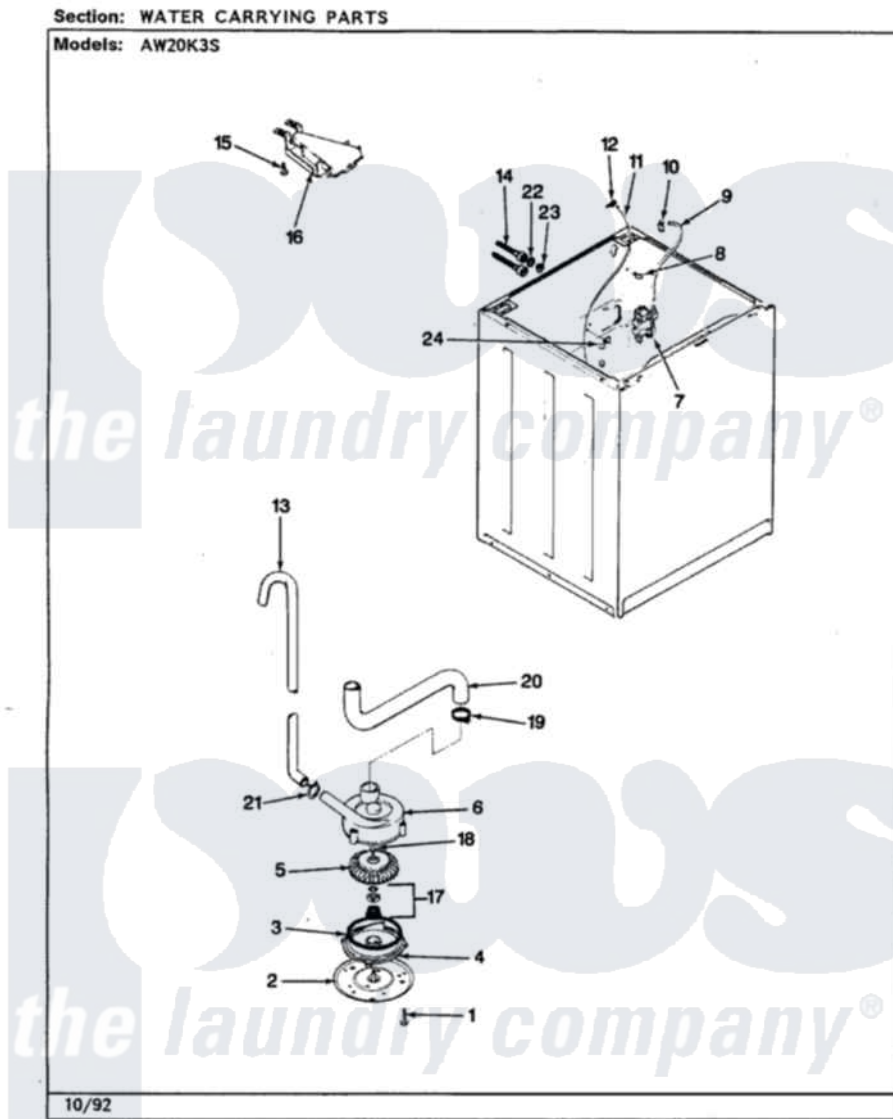

# Admiral AW20K3HS 10 - WATER CARRYING (REV. A-E)

Admiral [Residential Admiral AW20K3HS Washer Parts](#) Parts Diagram 10 - WATER CARRYING (REV. A-E)  
 Click on the part number to view part

Item	Original Part Number	Replaced By	Status	Part Description
1	25-7405	<a href="#">3196164</a>		Screw
2	33-6035		Not Available	PLATE & PULLEY ASSY.
3	<a href="#">33-6032</a>			Gasket
4	<a href="#">35-2058</a>			Base, Pump
5	35-2057	<a href="#">35-6465</a>		Pump Assem
6	35-2099	<a href="#">35-6465</a>		Pump Assem
"	<a href="#">35-2344</a>			Restrictor, Flow
"	35-2056		Not Available	HOUSING, PUMP
7	<a href="#">25-7220</a>			Clip, Cabinet Top
"	35-2374	<a href="#">35-2374N</a>		Valve, Water
8	25-7867	<a href="#">596669</a>		Clamp, Manifold
9	35-2378	<a href="#">12002749</a>		Hose, Flume Kit
10	25-7867	<a href="#">596669</a>		Clamp, Manifold
11	35-2322	<a href="#">21001748</a>		Hose, Pressure Switch
"	35-2261		Not Available	PAD, PRESSURE SWITCH HOSE
12	<a href="#">33-6099</a>			Clamp

13	35-2896	<a href="#">211704</a>	Hose, Drain
14	35-0873	<a href="#">76313</a>	Hosefill
"	33-7046	<a href="#">89503</a>	Hose-Inlet
15	25-3092	<a href="#">90767</a>	Screw, 8A X 3/8 HeX Washer Head Tapping
16	35-2051	<a href="#">21001760</a>	Flume Assembly / Water Diverter
17	<a href="#">35-0707</a>		Seal, Seat And "O" Ring
18	25-7894	<a href="#">W10001180</a>	Screw
19	25-6069	Not Available	CORBIN CLAMP
"	25-6068	<a href="#">285655</a>	Clamp, Hose
20	35-3584	<a href="#">21001915</a>	Hose, Tub To Pump
"	<a href="#">35-2982</a>		Hose Tub To Pump
21	25-7080	<a href="#">285655</a>	Clamp, Hose
22	<a href="#">25-7048</a>		Washer
23	33-7313	<a href="#">33-4264N</a>	Strainer And Washer Kit
24	25-7796	<a href="#">596669</a>	Clamp, Manifold