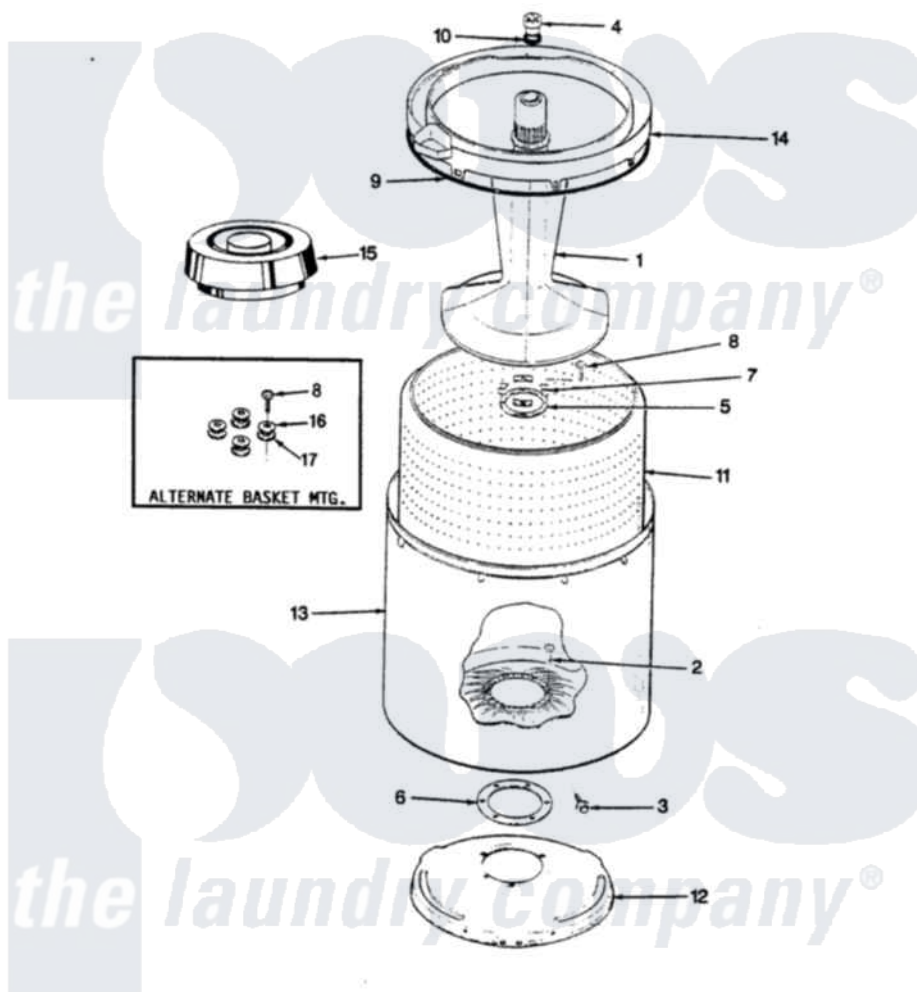

# Admiral AW20K3W 15 - TUB (REV. K)

SECTION: TUB  
MODEL: AW20K3

Issue Date: 6/90

Admiral [Residential Admiral AW20K3W Washer Parts](#) Parts Diagram 15 - TUB (REV. K)

[Click on the part number to view part](#)

Item	Original Part Number	Replaced By	Status	Part Description
1	35-2456	<a href="#">33-4352</a>		Agitator
2	35-2062	<a href="#">21001063</a>		Screw, Shoulder
3	25-7914	<a href="#">22002933</a>		Screw
4	<a href="#">33-6241</a>			Cap
5	<a href="#">33-8959</a>			Gasket
6	<a href="#">35-2061</a>			Gasket, Tub To Housing
7	33-8799		Not Available	REINF PLATE
8	25-7783	<a href="#">4356852</a>		Screw
9	<a href="#">35-2328</a>			Seal, Tub Top
10	<a href="#">25-7330</a>			Rubber Washer
11	35-2508		Not Available	BASKET WHITE
12	35-2529		Not Available	TUB SUPPORT
13	<a href="#">35-2038</a>			Tub
14	35-2034		Not Available	TOP, TUB
15	<a href="#">35-2550</a>			Dispenser, Rinse
"	35-2262		Not Available	SHIELD, TUB TOP