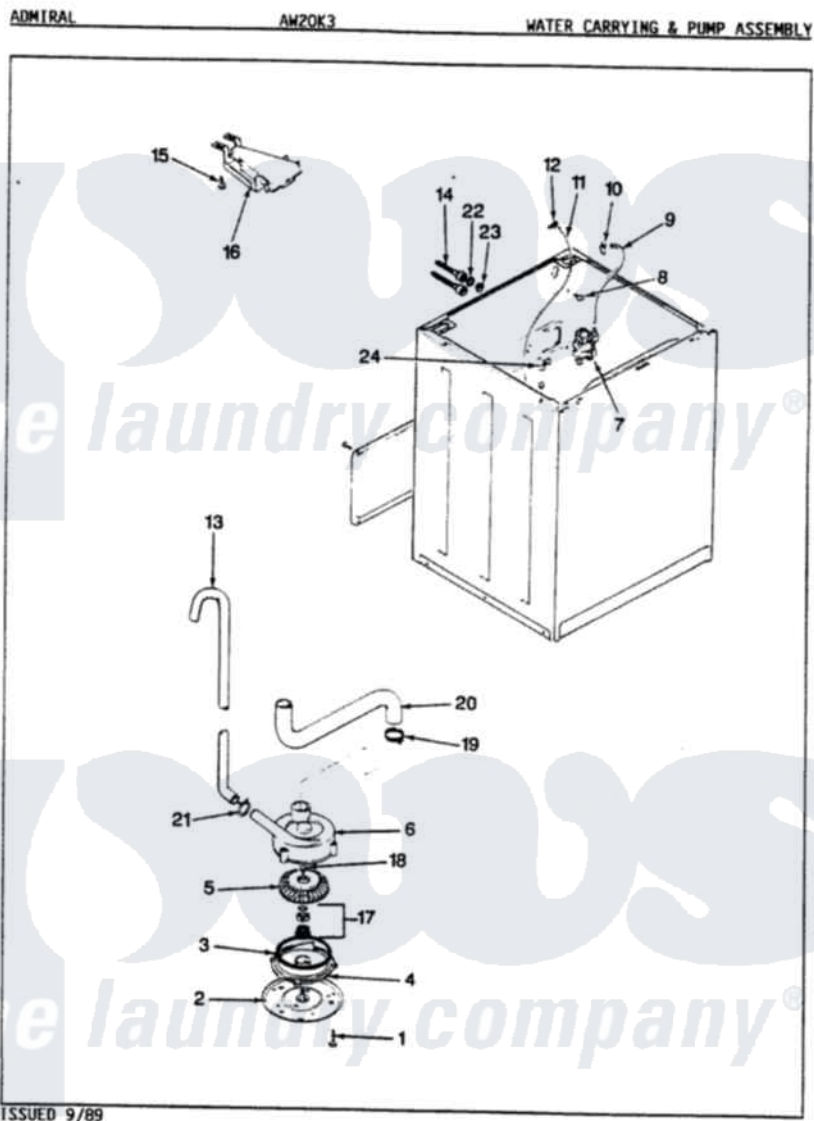

Admiral AW20K3W 18 - WATER CARRYING & PUMP ASSY. (REV. K)

Admiral Residential Admiral AW20K3W Washer Parts Diagram 18 - WATER CARRYING & PUMP ASSY. (REV. K)

Click on the part number to view part

Item	Original Part Number	Replaced By	Status	Part Description
1	25-7405	3196164		Screw
2	33-6035		Not Available	PLATE & PULLEY ASSY.
3	33-6032			Gasket
4	35-2058			Base, Pump
5	35-2057	35-6465		Pump Assem
6	35-2099	35-6465		Pump Assem
"	35-2056		Not Available	HOUSING, PUMP
7	35-2374	35-2374N		Valve, Water
"	25-7220			Clip, Cabinet Top
8	25-7867	596669		Clamp, Manifold
9	35-2378	12002749		Hose, Flume Kit
10	25-7867	596669		Clamp, Manifold
11	35-2322	21001748		Hose, Pressure Switch
"	35-2261		Not Available	PAD, PRESSURE SWITCH HOSE
12	33-6099			Clamp

13	33-9436	211704	Hose, Drain
14	33-7046	89503	Hose-Inlet
"	35-0873	76313	Hosefill
15	25-3092	90767	Screw, 8A X 3/8 HeX Washer Head Tapping
16	35-2051	21001760	Flume Assembly / Water Diverter
17	35-0707		Seal, Seat And "O" Ring
18	25-7894	W10001180	Screw
19	25-6099	33-6099	Clamp
20	35-2131	Not Available	HOSE, SUMP TO PUMP
21	25-7080	285655	Clamp, Hose
22	25-7048		Washer
23	33-7313	33-4264N	Strainer And Washer Kit
24	33-6099		Clamp