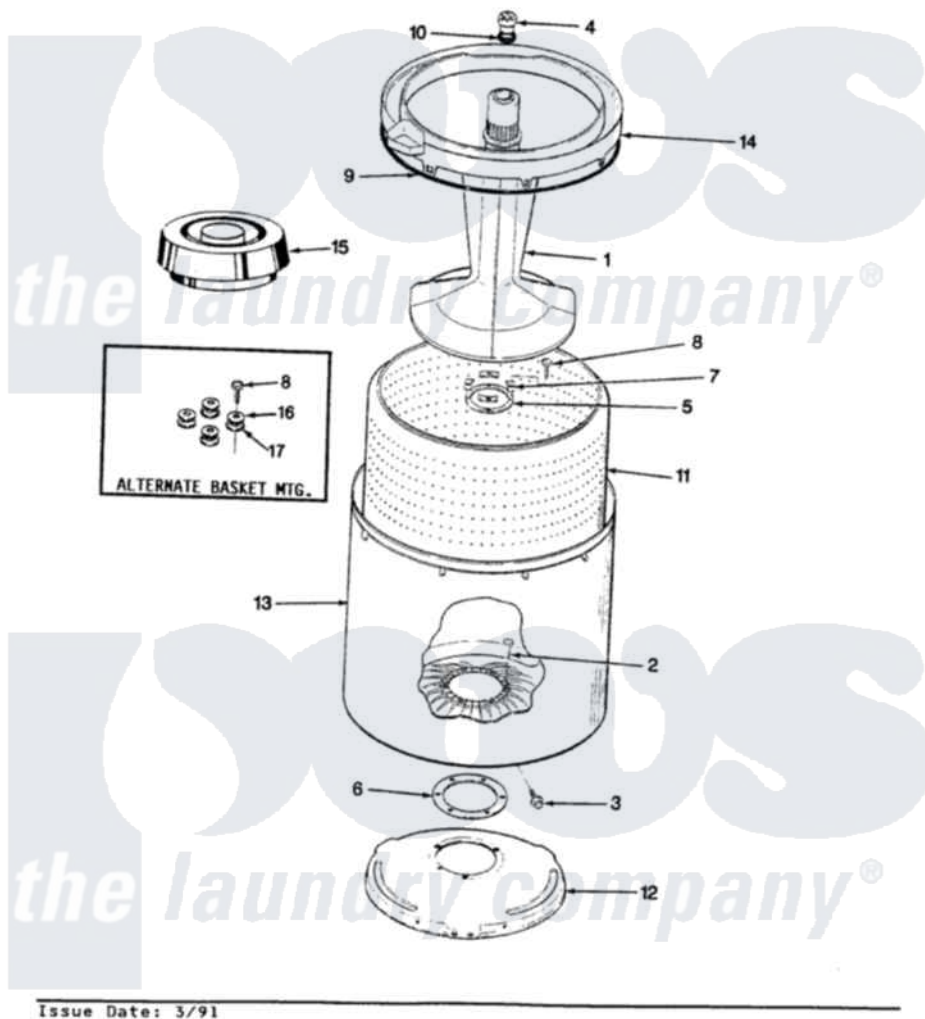

Admiral AW20K3WS 09 - TUB

SECTION: TUB
MODEL: AW20K3S

Issue Date: 3/91

Admiral [Residential Admiral AW20K3WS Washer Parts](#) Parts Diagram 09 - TUB
Click on the part number to view part

Item	Original Part Number	Replaced By	Status	Part Description
1	35-2456	33-4352		Agitator
2	35-2062	21001063		Screw, Shoulder
3	25-7914	22002933		Screw
4	33-6241			Cap
5	35-2060			Seal, Tub To Housing
6	35-2061			Gasket, Tub To Housing
7	35-8799		Not Available	REINFORCEMENT PLATE
8	25-7783	4356852		Screw
9	35-2328			Seal, Tub Top
10	25-7330			Rubber Washer
11	35-2508		Not Available	BASKET WHITE
12	35-2529		Not Available	TUB SUPPORT
13	35-2038			Tub
14	35-2034		Not Available	TOP, TUB
15	35-2262		Not Available	SHIELD, TUB TOP
"	35-2550			Dispenser, Rinse