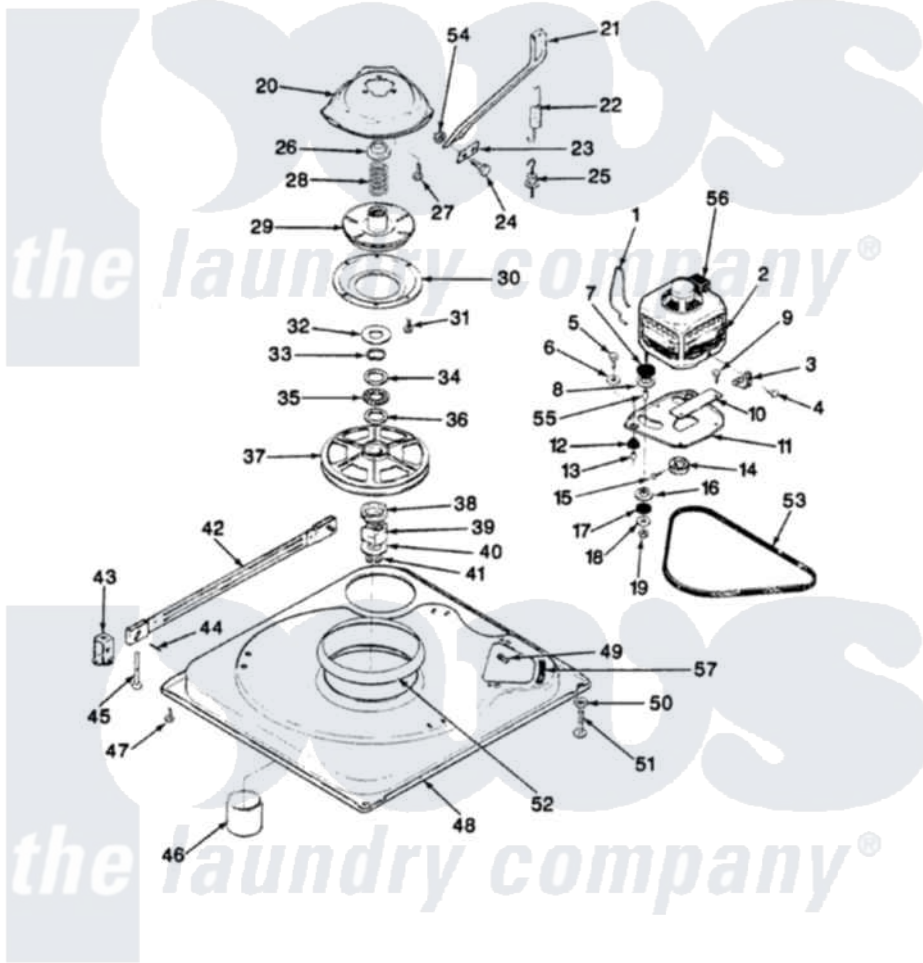

Admiral AW20L1W 01 - BASE & DRIVE

SECTION: BASE & DRIVE

MODEL: AW20L1

Issue Date: 4/90

Admiral [Residential Admiral AW20L1W Washer Parts](#) Parts Diagram 01 - BASE & DRIVE

[Click on the part number to view part](#)

Item	Original Part Number	Replaced By	Status	Part Description
1	35-0235			Spring, Motor Pivot
2	35-2214		Not Available	MOTOR
"	LA-2002		Not Available	MOTOR KIT
3	33-9945			Slide, Foot
4	25-7418	33001178		Back, Tumbler
5	25-7833	21001977		Screw
6	25-7834			Washer, Motor/Base Screw
7	33-9946			Isolator, Motor
8	33-9944	35-3570		Washer, Motor Pivot
9	25-3083	212951		Screw, No.6-32 X 1/4 Inch
10	33-9947		Not Available	DBL.PIVOT SLIDE
11	35-2021	21001783		Plate And Screw Assembly
12	33-9941	35-3646		Isolator, Motor Plate
13	25-7831			Spacer, Mounting
14	35-2124	W10143344		Pulley
15	25-7117			Set Screw