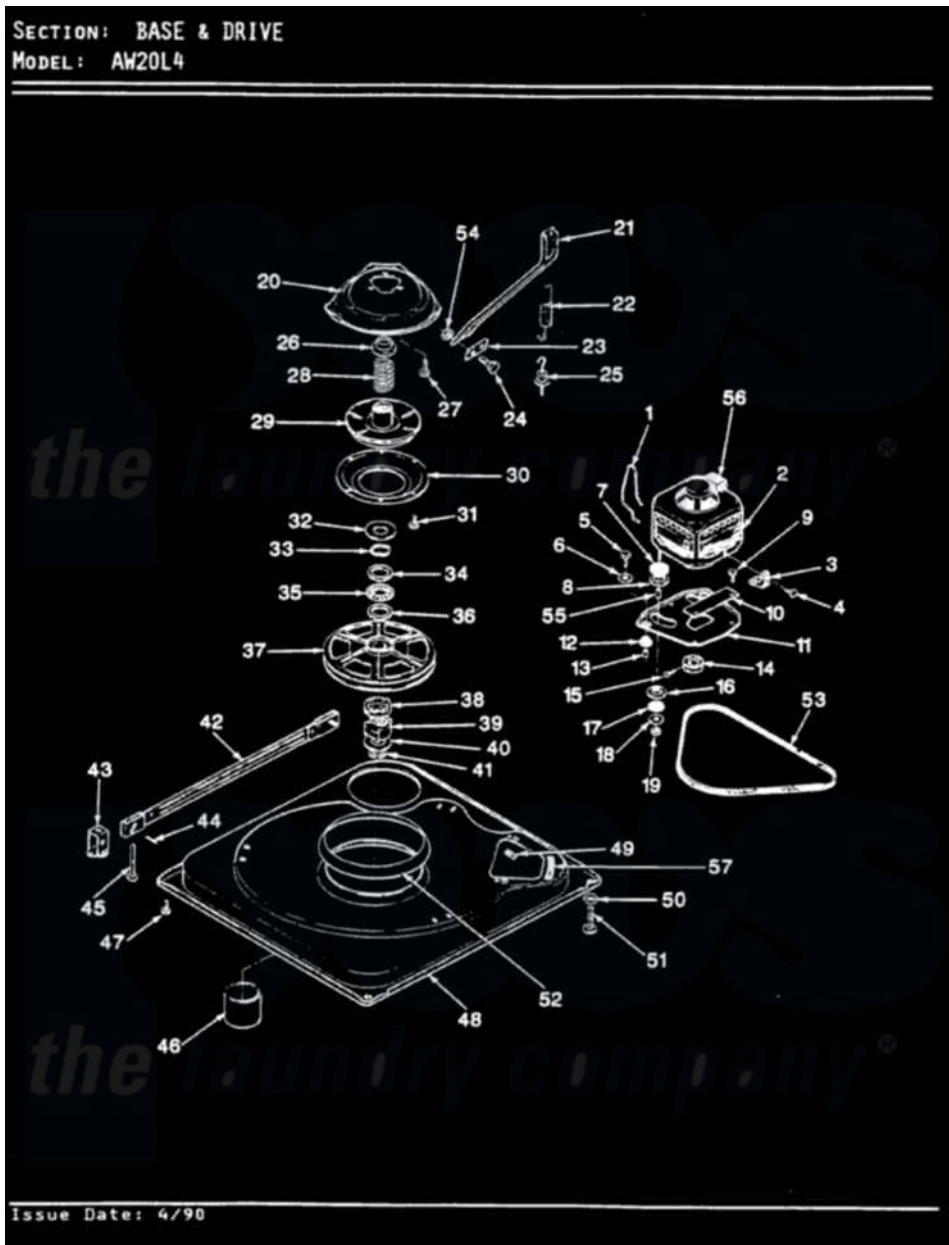

# Admiral AW20L4A 01 - BASE & DRIVE (REV. E-F)

Admiral Residential Admiral AW20L4A Washer Parts Parts Diagram 01 - BASE & DRIVE (REV. E-F)  
 Click on the part number to view part

Item	Original Part Number	Replaced By	Status	Part Description
1	<a href="#">35-0235</a>			Spring, Motor Pivot
2	35-2030		Not Available	MOTOR
"	LA-2002		Not Available	MOTOR KIT
3	<a href="#">33-9945</a>			Slide, Foot
4	25-7418	<a href="#">33001178</a>		Back, Tumbler
5	25-7833	<a href="#">21001977</a>		Screw
6	<a href="#">25-7834</a>			Washer, Motor/Base Screw
7	<a href="#">33-9946</a>			Isolator, Motor
8	33-9944	<a href="#">35-3570</a>		Washer, Motor Pivot
9	25-3083	<a href="#">212951</a>		Screw, No.6-32 X 1/4 Inch
10	33-9947		Not Available	DBL.PIVOT SLIDE
11	35-2810	<a href="#">21001783</a>		Plate And Screw Assembly
12	33-9941	<a href="#">35-3646</a>		Isolator, Motor Plate
13	<a href="#">25-7831</a>			Spacer, Mounting
14	35-2124	<a href="#">W10143344</a>		Pulley
15	<a href="#">25-7117</a>			Set Screw