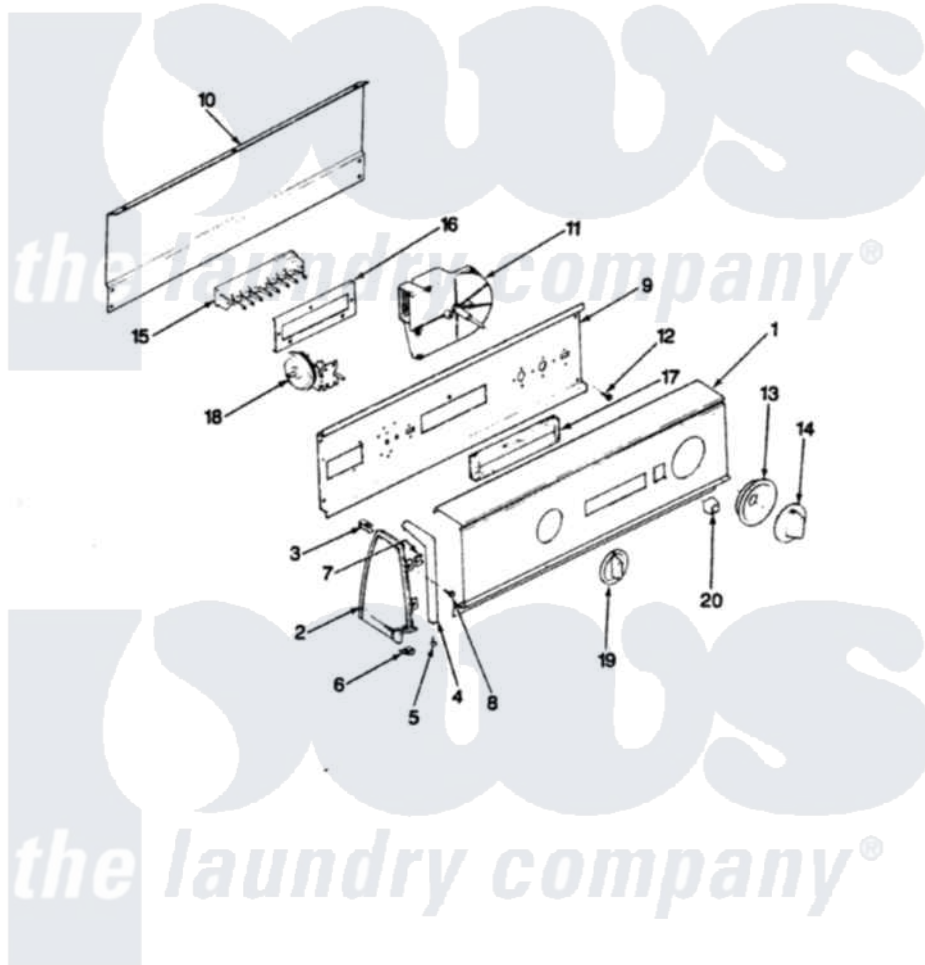

Admiral AW20L4A 02 - CONTROL PANEL (REV. E-F)

SECTION: BACKGUARD
 MODEL: AW20L4

Issue Date: 4/90

Admiral [Residential Admiral AW20L4A Washer Parts](#) Parts Diagram 02 - CONTROL PANEL (REV. E-F)
 Click on the part number to view part

Item	Original Part Number	Replaced By	Status	Part Description
1	25-7702			Speedclip, End Cap To Control Panel
"	35-2173		Not Available	CONTROL PANEL
"	25-7649	910187		Screw
2	35-2487	21001451		Cap- End
"	35-2488	21001452		Cap- End
3	25-7435	33002917		Screw, No.10-16
"	25-7852			Speedclip, Rr Shld To End Cap
4	53-0278		Not Available	TRIM, END CAP (LT)
"	53-0277		Not Available	TRIM, END CAP (RT)
5	25-7760			Screw
6	25-7697	25-2219		Screw
"	34-9487		Not Available	PLATE, REINFORCEMENT
"	25-7851			Speedclip, End Cap To Top
7	25-7702			Speedclip, End Cap To Control Panel

8	25-3092	90767	Screw, 8A X 3/8 HeX Washer Head Tapping
9	53-1677	Not Available	CONTROL SHIELD
10	25-7583	Not Available	PLASTIC NUT
"	25-3457		Screw, Sems
"	25-3092	90767	Screw, 8A X 3/8 HeX Washer Head Tapping
"	35-2688	21001460	Shield, Rear
11	35-2211	Not Available	TIMER
12	25-0205	216412	Screw, Bracket To Timer
13	35-2255	21001497	Skirt Ri
14	35-2486	12500058	Knob Ski
15	35-2197		Switch
16	25-3092	90767	Screw, 8A X 3/8 HeX Washer Head Tapping
"	25-7713	Not Available	SCREW
"	33-6620	Not Available	BRACKET
17	33-8540	Not Available	SWITCH PAD
18	35-2145	21001554	Switch, Water Level
"	25-3092	90767	Screw, 8A X 3/8 HeX Washer Head Tapping
19	35-2185	21001283	Knob, Selector---Piq
20	35-2588	Not Available	PUSHBUTTON - BLACK
NI	35-2575	Not Available	MANUAL, USE & CARE