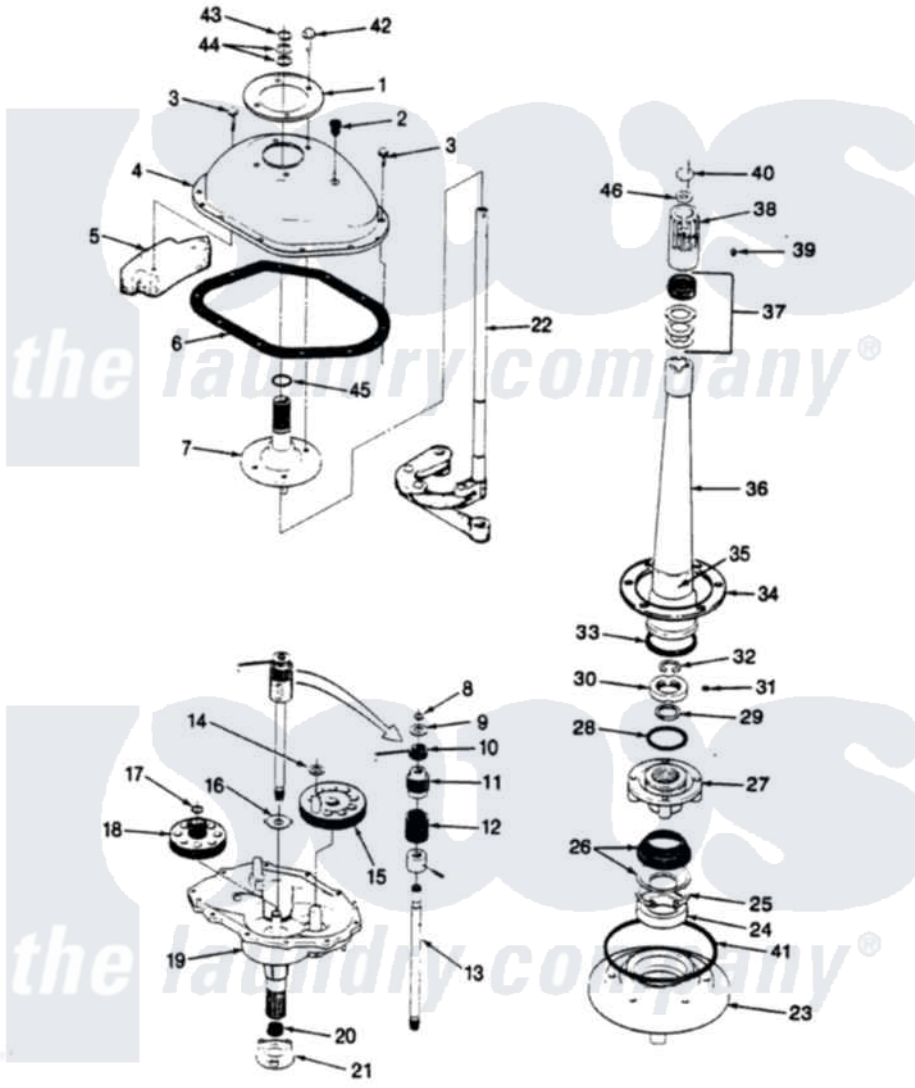

Admiral AW20L4A 03 - TRANSMISSION & RELATED PARTS (REV. E-F)

SECTION: TRANSMISSION & RELATED PARTS
MODEL: AW20L4

Issue Date: 4/90

Admiral Residential Admiral AW20L4A Washer Parts Diagram 03 - TRANSMISSION & RELATED PARTS (REV. E-F)

Click on the part number to view part

Item	Original Part Number	Replaced By	Status	Part Description
1	33-9893	33-7187		Covr Reinforcmt
2	35-2621			Plug, Oil Fill
"	33-9373		Not Available	OIL FILL PLUG
3	25-7916			Bolt
4	33-4286N			Transmission Cover Kit
"	35-2620		Not Available	COVER, TRANSMISSION
5	35-2130		Not Available	COUNTER WEIGHT
"	35-2642			Counterweight
6	35-1030		Not Available	GASKET, TRANSMISSION HOUSING
7	35-2654			Drive Tube Assembly
"	33-8763	33-4286N		Transmission Cover Kit
8	25-7847			Ring, Retaining
9	25-7416		Not Available	WASHER, FLAT
10	33-6114	33-6463		Spring
11	35-2001			Pinion, Drive