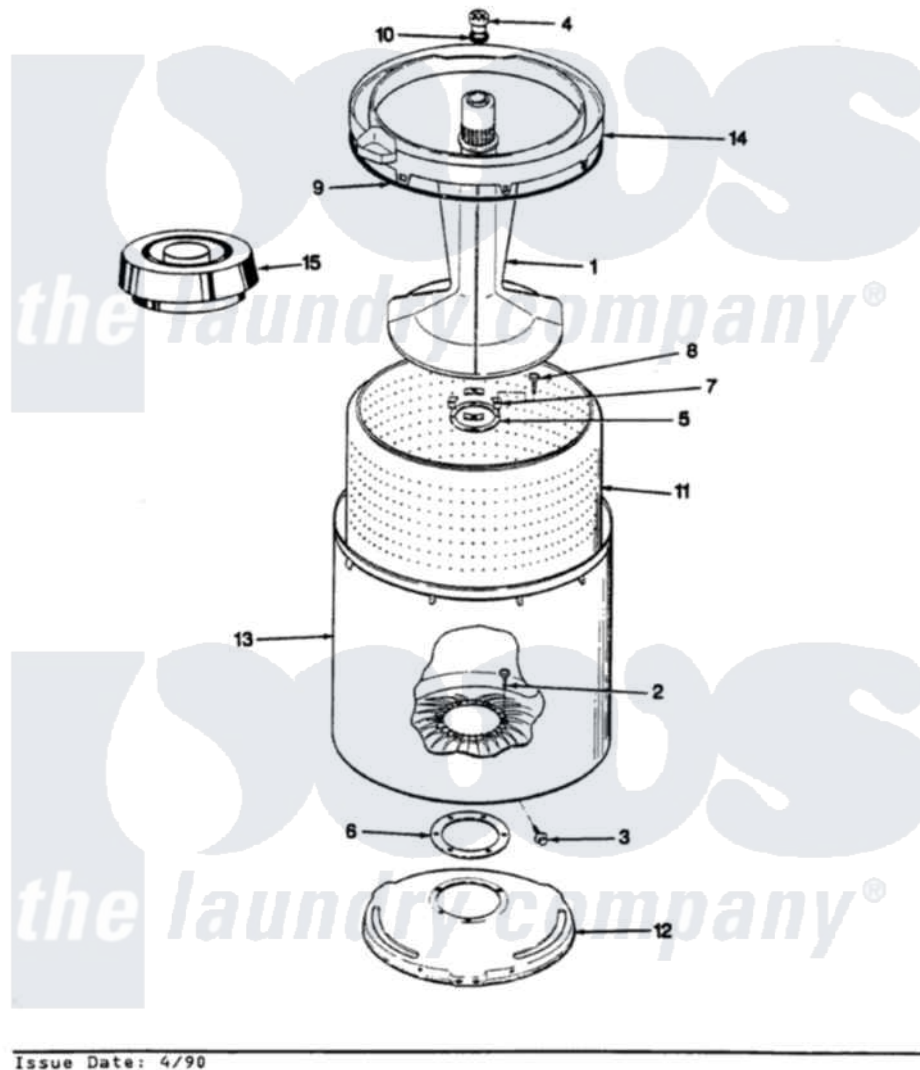

Admiral AW20L4A 04 - TUB (REV. E-F)

SECTION: TUB
MODEL: AW20L4

Issue Date: 4/90

Admiral [Residential Admiral AW20L4A Washer Parts](#) Parts Diagram 04 - TUB (REV. E-F)
Click on the part number to view part

Item	Original Part Number	Replaced By	Status	Part Description
1	35-2456	33-4352		Agitator
2	35-2062	21001063		Screw, Shoulder
3	25-7914	22002933		Screw
4	33-6241			Cap
5	33-8959			Gasket
6	35-2061			Gasket, Tub To Housing
7	35-8799		Not Available	REINFORCEMENT PLATE
8	25-7783	4356852		Screw
9	35-2328			Seal, Tub Top
10	25-7330			Rubber Washer
11	35-2508		Not Available	BASKET WHITE
12	35-2023			Tub Support
13	35-2038			Tub
14	35-2262		Not Available	SHIELD, TUB TOP
"	35-2034		Not Available	TOP, TUB
15	35-2550			Dispenser, Rinse