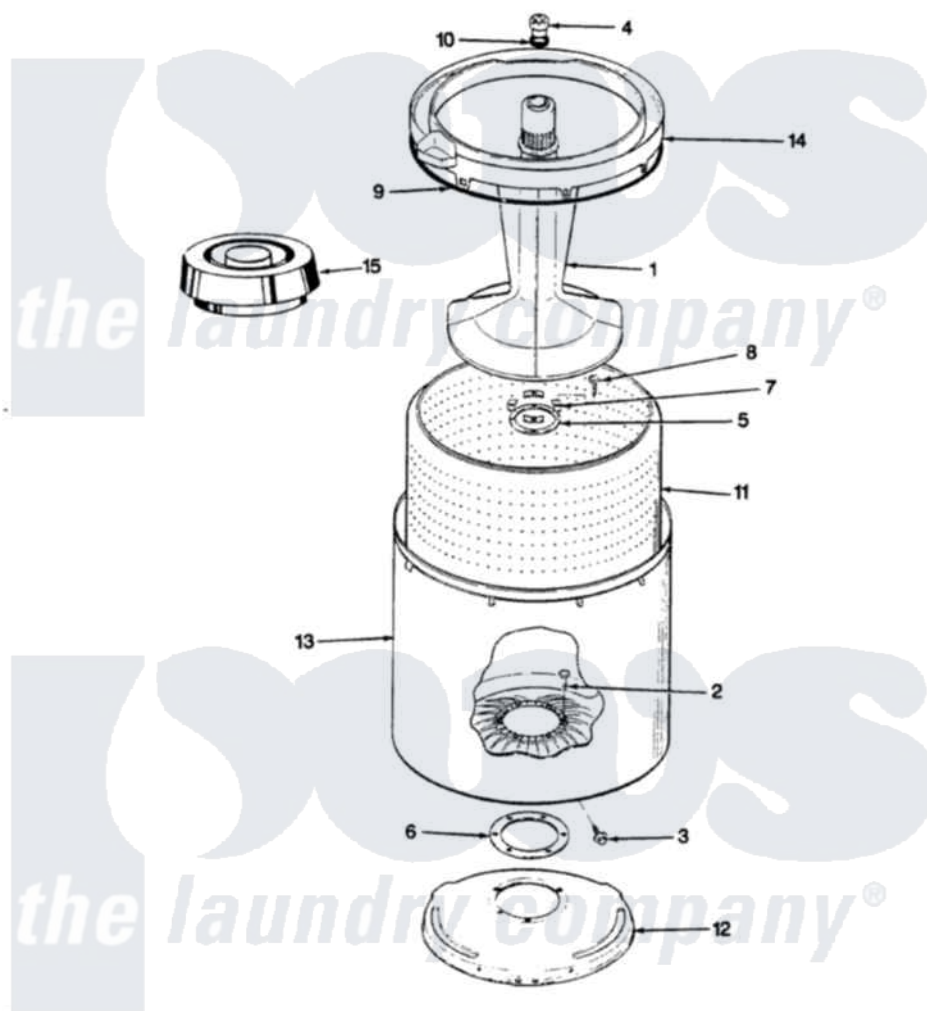

# Admiral AW20L4AS 07 - TUB (ORIG)

SECTION: TUB  
MODEL: AW20L4S

Issue Date: 3/91

Admiral [Residential Admiral AW20L4AS Washer Parts](#) Parts Diagram 07 - TUB (ORIG)

[Click on the part number to view part](#)

Item	Original Part Number	Replaced By	Status	Part Description
1	35-2456	<a href="#">33-4352</a>		Agitator
2	35-2062	<a href="#">21001063</a>		Screw, Shoulder
3	25-7914	<a href="#">22002933</a>		Screw
4	<a href="#">33-6241</a>			Cap
5	<a href="#">35-2060</a>			Seal, Tub To Housing
6	<a href="#">35-2061</a>			Gasket, Tub To Housing
7	35-8799		Not Available	REINFORCEMENT PLATE
8	25-7783	<a href="#">4356852</a>		Screw
9	<a href="#">35-2328</a>			Seal, Tub Top
10	<a href="#">25-7330</a>			Rubber Washer
11	35-2508		Not Available	BASKET WHITE
12	<a href="#">35-2023</a>			Tub Support
13	<a href="#">35-2038</a>			Tub
14	35-2262		Not Available	SHIELD, TUB TOP
"	35-2034		Not Available	TOP, TUB
15	<a href="#">35-2550</a>			Dispenser, Rinse